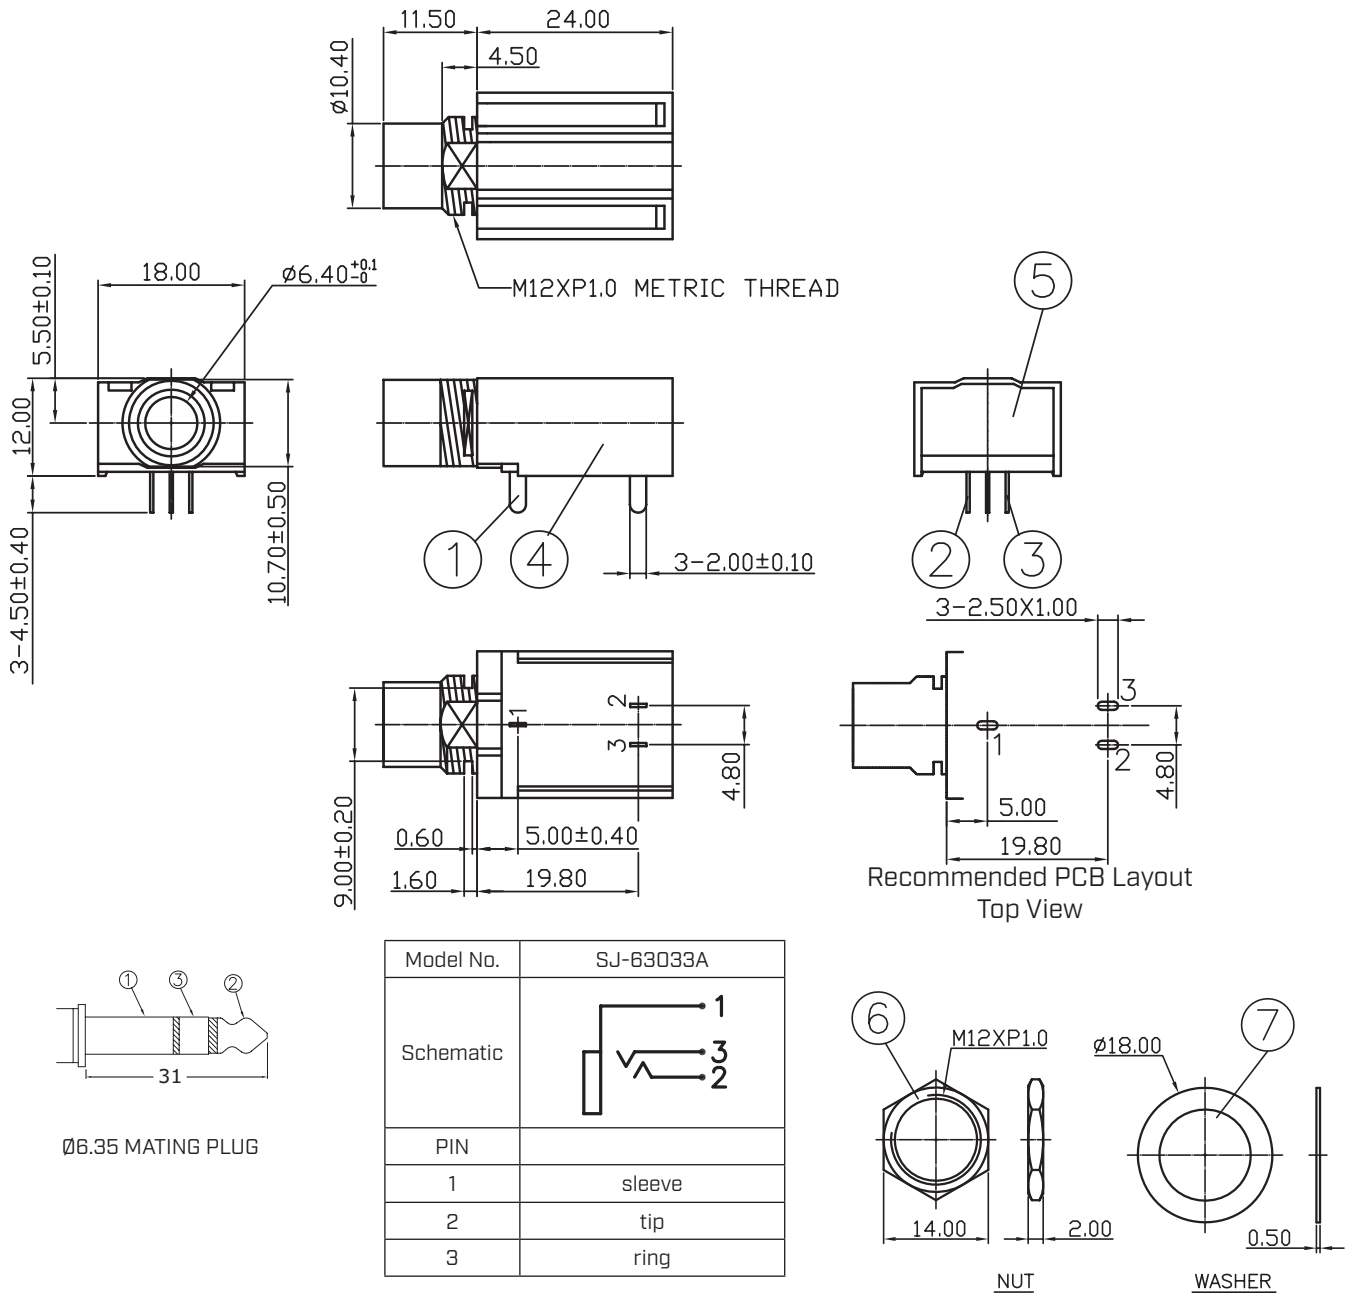

MODEL: SJ-63033A | **DESCRIPTION:** AUDIO JACK

FEATURES

- through hole
- right angle
- 3 conductor
- threaded with nut

SPECIFICATIONS

parameter	conditions/description	min	typ	max	units
rated input voltage			12		Vdc
rated input current				1	A
contact resistance	between terminal and mating plug			30	mΩ
insulation resistance	at 500 Vdc	100			MΩ
voltage withstand	for 1 minute			500	Vac
insertion/withdrawal force		0.4		3	kg
operating temperature		-25		70	°C
life			5,000		cycles
flammability rating	see material table				
RoHS	yes				

SOLDERABILITY

parameter	conditions/description	min	typ	max	units
hand soldering	for 3-5 seconds		360		°C

MECHANICAL DRAWING

units: mm
tolerance: ±0.3 mm

ITEM	DESCRIPTION	MATERIAL	PLATING/COLOR
1	earth terminal	phosphor bronze	silver
2	tip spring	phosphor bronze	silver
3	ring spring	phosphor bronze	silver
4	housing	PBT [UL94V-0]	black
5	cover	PC [UL94V-2]	transparent
6	nut	steel	nickel
7	washer	steel	nickel