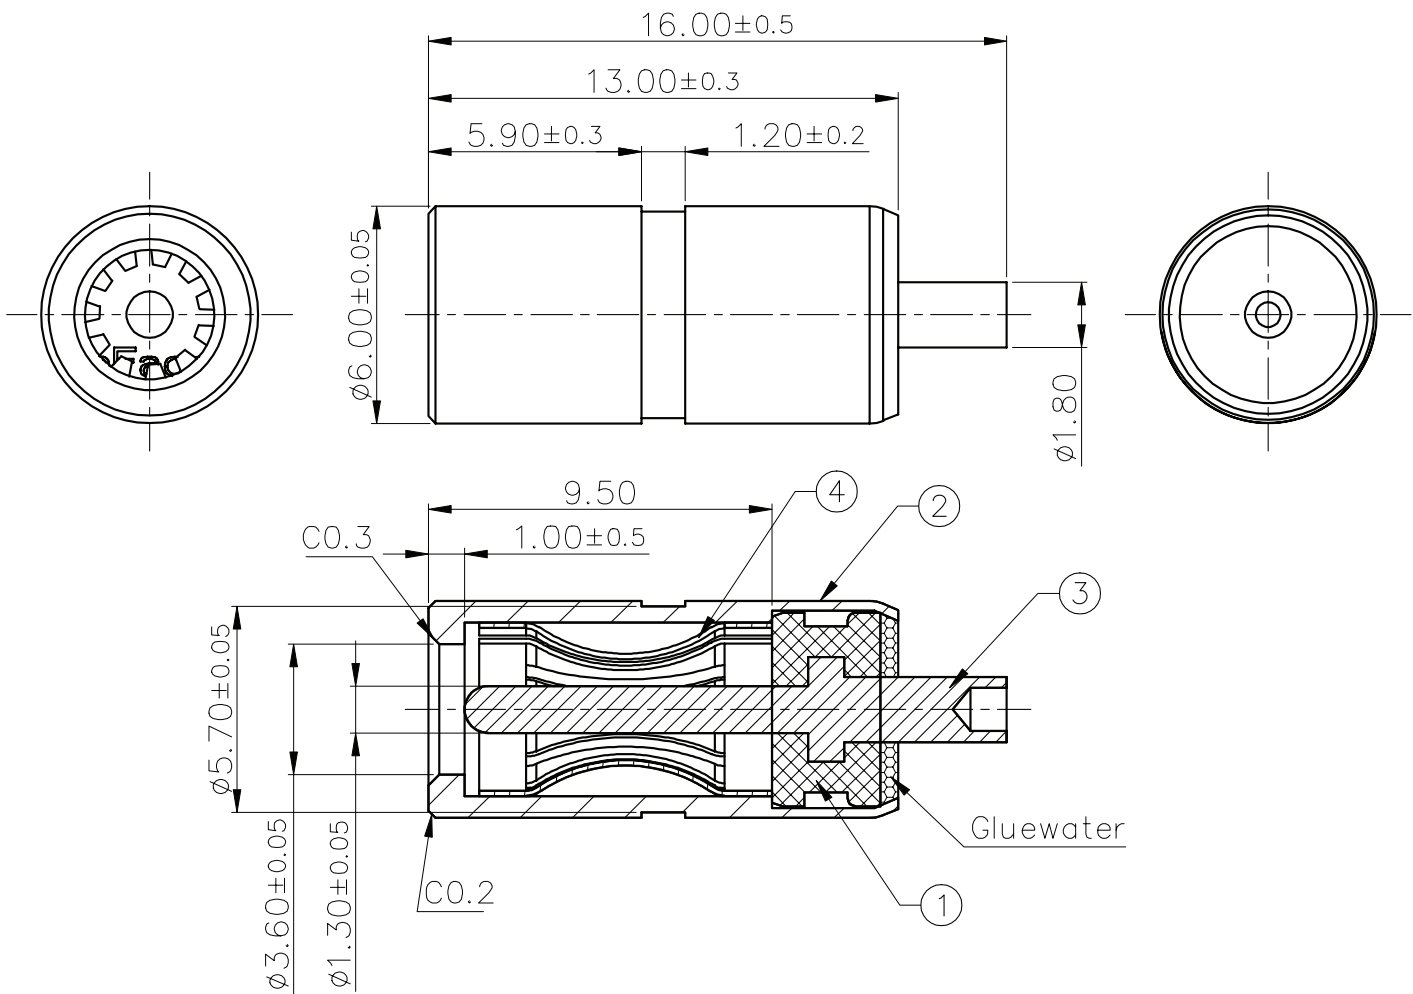

**MODEL:** PR-1335D-X7 | **DESCRIPTION:** DC POWER RECEPTACLE

**FEATURES**

- 1.3 mm center pin
- IPX7 rated

**SPECIFICATIONS**

parameter	conditions/description	min	typ	max	units
rated input voltage			30		Vdc
rated input current				1	A
contact resistance				30	mΩ
insulation resistance	at 500 Vdc	100			MΩ
voltage withstand	for 1 minute			500	Vac
insertion/withdrawal force		0.5		3	kg
operating temperature		-20		70	°C
storage temperature		-40		85	°C
life			5,000		cycles
flammability rating	UL94V-0				
RoHS	yes				
IP level	IPX7				

**SOLDERABILITY**

parameter	conditions/description	min	typ	max	units
hand soldering	for 3±1 seconds	375	380	385	°C

## MECHANICAL DRAWING

units: mm  
 tolerance:  
 X.X ±0.38 mm  
 X.XX ±0.30 mm  
 X.XXX ±0.15 mm  
 unless otherwise specified

ITEM	DESCRIPTION	MATERIAL	PLATING/COLOR
1	housing	PA10T (UL94V-0)	black
2	bushing	brass	nickel
3	terminal 1	brass	CuSn
4	terminal 2	phosphor bronze t=0.20	CuSn

Schematic	+1 -2
Model	PR-1335D-X7
Center Pin	$\phi 1.3$ mm