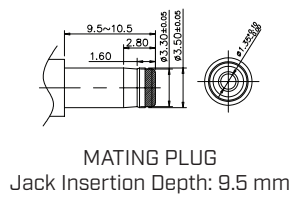

**MODEL:** PR-1335D-X7 | **DESCRIPTION:** DC POWER RECEPTACLE

**FEATURES**

- 1.3 mm center pin
- IPX7 rated

**SPECIFICATIONS**

parameter	conditions/description	min	typ	max	units
rated input voltage			30		Vdc
rated input current				1	A
contact resistance				30	mΩ
insulation resistance	at 500 Vdc	100			MΩ
voltage withstand	for 1 minute			500	Vac
insertion/withdrawal force		0.5		3	kg
operating temperature		-20		70	°C
storage temperature		-40		85	°C
life			5,000		cycles
flammability rating	UL94V-0				
RoHS	yes				
IP level	IPX7				

**SOLDERABILITY**

parameter	conditions/description	min	typ	max	units
hand soldering	for 3±1 seconds	375	380	385	°C

## MECHANICAL DRAWING

units: mm  
 tolerance:  
 X.X ±0.38 mm  
 X.XX ±0.30 mm  
 X.XXX ±0.15 mm  
 unless otherwise specified

ITEM	DESCRIPTION	MATERIAL	PLATING/COLOR
1	housing	PA10T (UL94V-0)	black
2	bushing	brass	nickel
3	terminal 1	brass	CuSn
4	terminal 2	phosphor bronze t=0.20	CuSn

Schematic	+1 -2
Model	PR-1335D-X7
Center Pin	$\phi 1.3$ mm