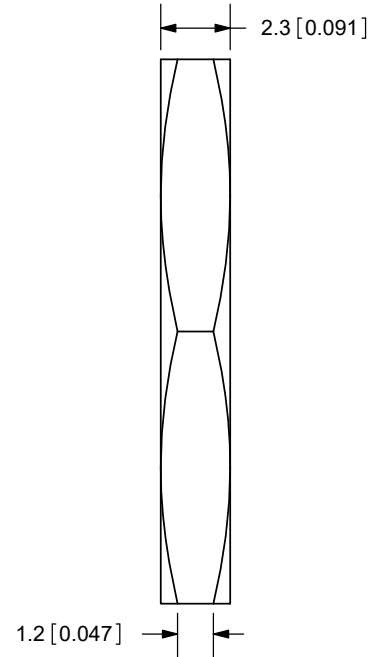

Additional Resources: [Product Page](#)

REV.	DESCRIPTION	DATE
A	NEW DRAWING	11/11/2009
B	LOGO, BRAND UPDATE	10/28/2022
C	CUI DEVICES REBRANDED TO SAME SKY	09/12/2024

TOLERANCE:  
±0.1mm UNLESS OTHERWISE  
SPECIFIED

**same sky**

6405 SW Rosewood St, Suite C  
Lake Oswego, OR 97035  
Phone: 877-323-3576

Website: [www.sameskydevices.com](http://www.sameskydevices.com)

TITLE: M13X1.0 NUT		REV: C
PART NO. PJ-011X-nut	UNITS: MM [INCHES]	
DRAWN BY: RDS	APPROVED BY:	SCALE: 4:1