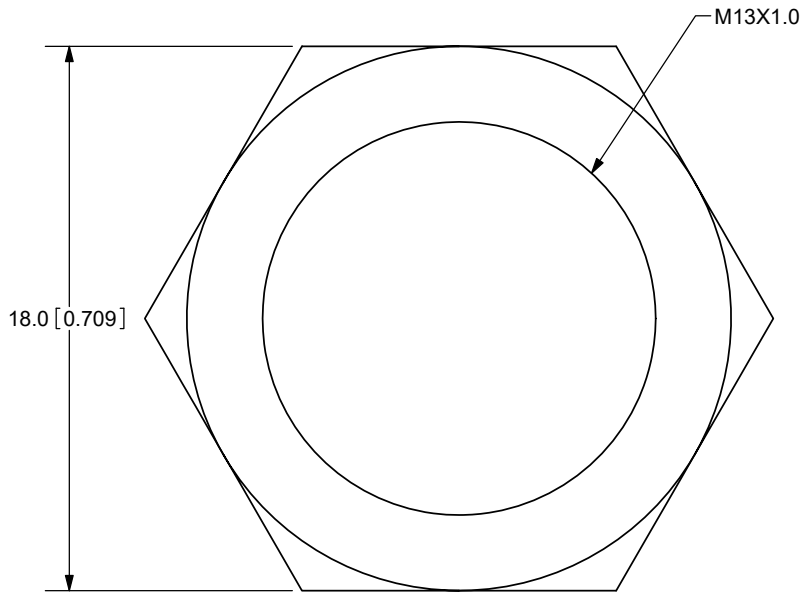

Additional Resources: [Product Page](#)

REV.	DESCRIPTION	DATE
A	NEW DRAWING	11/11/2009
B	LOGO, BRAND UPDATE	10/28/2022
C	CUI DEVICES REBRANDED TO SAME SKY	09/12/2024

TOLERANCE:  
±0.1mm UNLESS OTHERWISE  
SPECIFIED

**same sky**

6405 SW Rosewood St, Suite C  
Lake Oswego, OR 97035  
Phone: 877-323-3576

Website: [www.sameskydevices.com](http://www.sameskydevices.com)

TITLE: M13X1.0 NUT		REV: C
PART NO. PJ-011X-nut	UNITS: MM [INCHES]	
DRAWN BY: RDS	APPROVED BY:	SCALE: 4:1