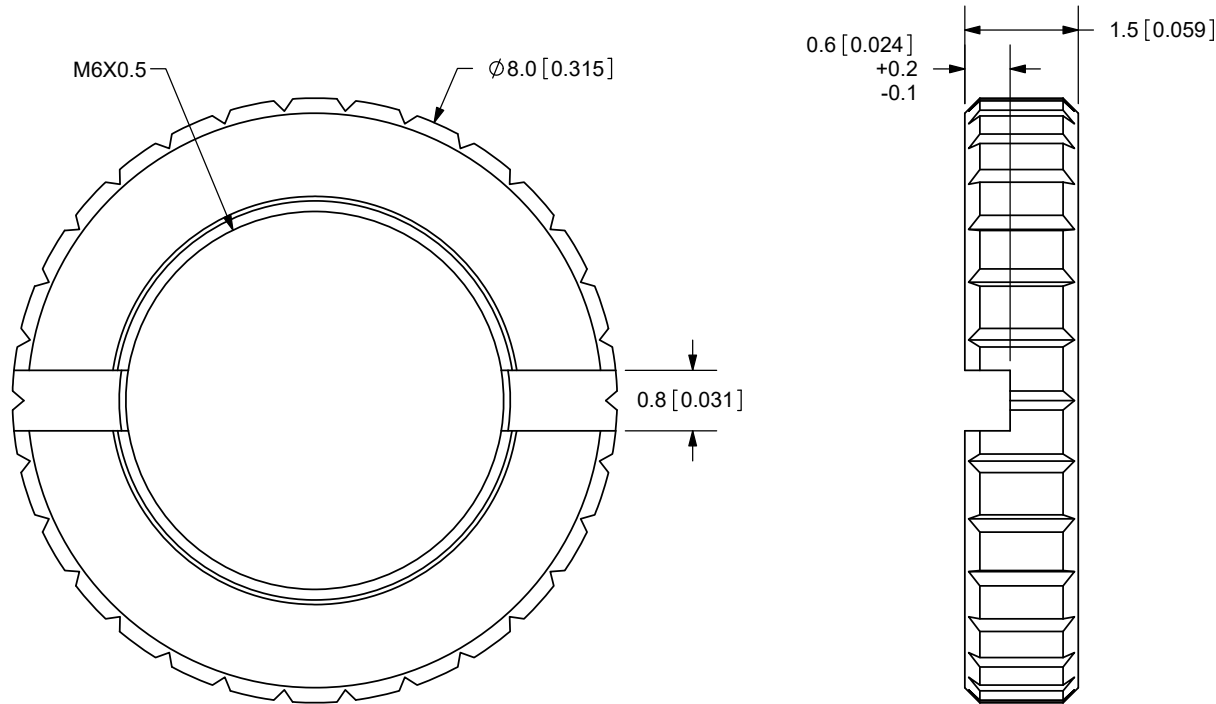

Additional Resources: [Product Page](#)

REV.	DESCRIPTION	DATE
A	NEW DRAWING	11/11/2009
B	LOGO, BRAND UPDATE	10/28/2022
C	CUI DEVICES REBRANDED TO SAME SKY	09/12/2024

TOLERANCE:  
±0.1mm UNLESS OTHERWISE  
SPECIFIED

**same sky**

6405 SW Rosewood St, Suite C  
Lake Oswego, OR 97035  
Phone: 877-323-3576

Website: [www.sameskydevices.com](http://www.sameskydevices.com)

TITLE: M6X0.5 NUT		REV: C
PART NO. MJ-3502-nut		UNITS: MM [INCHES]
DRAWN BY: RDS	APPROVED BY:	SCALE: 10:1