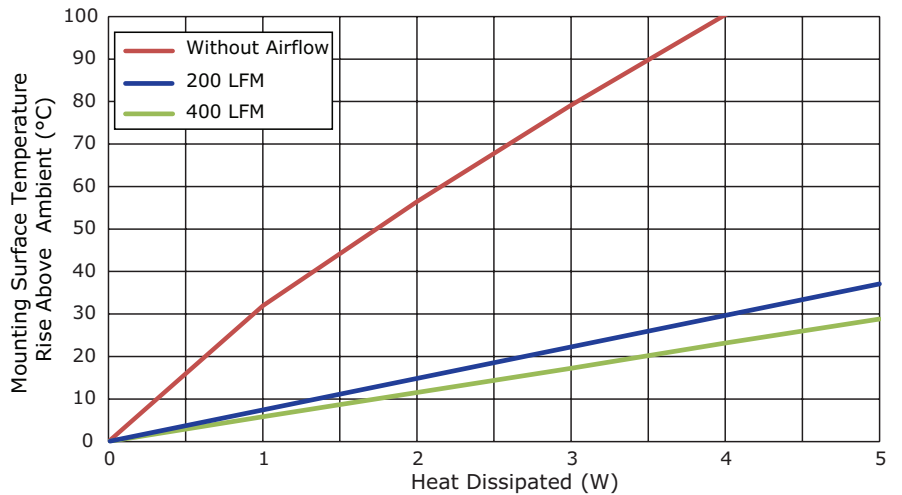

MODEL: HSS19-B20-NP | **DESCRIPTION:** HEAT SINK

FEATURES

- TO-220 package
- round hole for component attachment
- low profile design
- black anodized finish

MODEL

	thermal resistance¹				power dissipation¹ @ 75°C ΔT, nat conv [W]
	@ 75°C ΔT, nat conv [°C/W]	@ 1 W, nat conv [°C/W]	@ 1 W, 200 LFM [°C/W]	@ 1 W, 400 LFM [°C/W]	
HSS-B20-NP-06	26.32	31.94	7.51	5.84	2.85

Note: 1. See performance curves for full thermal resistance details.

PERFORMANCE CURVES

Power (W)	Heatsink Temperature Rise Above Ambient (ΔT = T_{hs} - T_a) [°C]		
	Natural Conv.	200 LFM	400 LFM
0	0	0	0
1	31.94	7.51	5.84
2	56.44	14.85	11.53
3	79.15	22.50	17.26
4	100.39	30.12	23.17
5	116.77	37.08	28.81

T_{hs}: "hot spot" temperature measured on the heatsink
T_a: ambient temperature