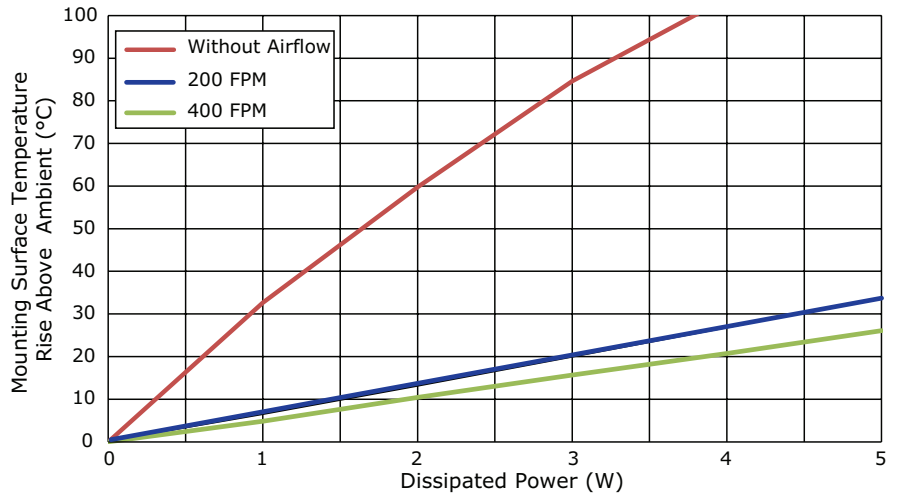

**MODEL:** HSS-B20-CP-01 | **DESCRIPTION:** HEAT SINK

**FEATURES**

- TO-220 package
- with clip for easy component attachment
- low profile design
- black anodized finish

**MODEL**

	thermal resistance <sup>1</sup>				power dissipation <sup>1</sup> @ 75°C ΔT, nat conv [W]
	@ 75°C ΔT, nat conv [°C/W]	@ 1 W, nat conv [°C/W]	@ 1 W, 200 LFM [°C/W]	@ 1 W, 400 LFM [°C/W]	
HSS-B20-CP-01	28.85	32.65	6.32	4.85	2.60

Note: 1. See performance curves for full thermal resistance details.

**PERFORMANCE CURVES**

Power (W)	Heatsink Temperature Rise Above Ambient (ΔT = Ths - Ta) [°C]		
	Natural Conv.	200 LFM	400 LFM
0	0	0	0
1	32.65	6.32	4.85
2	59.76	12.95	10.42
3	84.63	19.75	15.69
4	104.13	26.62	20.71
5	122.18	33.69	26.11

Ths: "hot spot" temperature measured on the heatsink  
Ta: ambient temperature