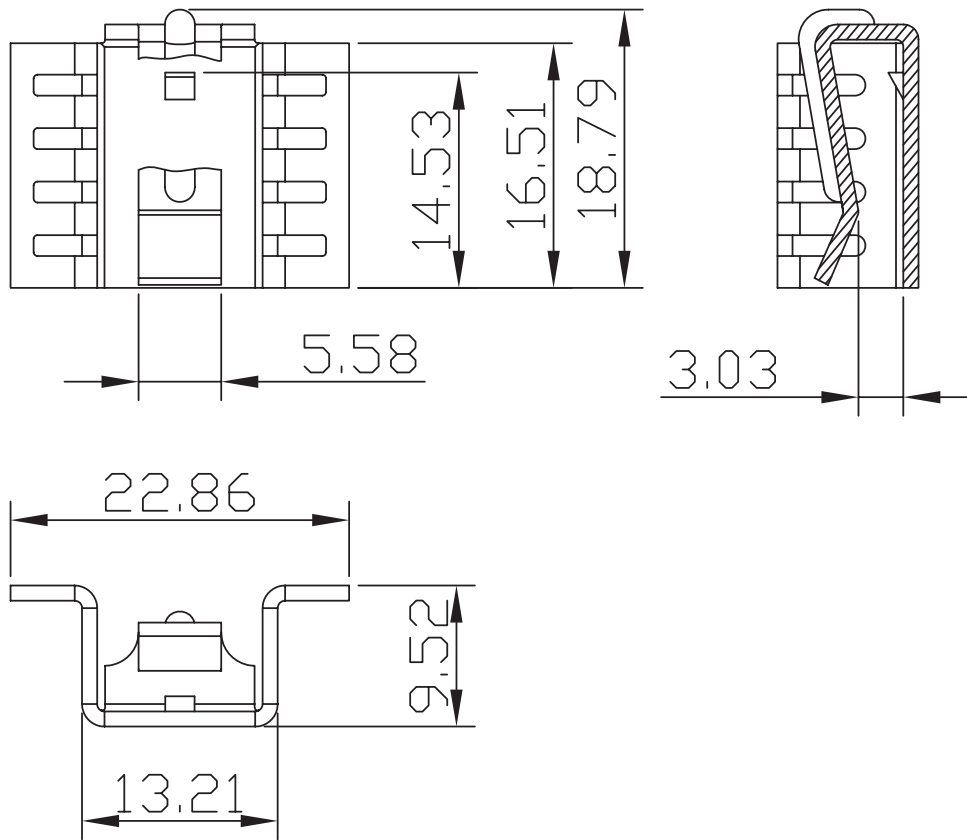

**MODEL:** HSS-B20-CP-01 | **DESCRIPTION:** HEAT SINK

**FEATURES**

- TO-220 package
- with clip for easy component attachment
- low profile design
- black anodized finish

**MODEL**

	thermal resistance <sup>1</sup>				power dissipation <sup>1</sup> @ 75°C ΔT, nat conv [W]
	@ 75°C ΔT, nat conv [°C/W]	@ 1 W, nat conv [°C/W]	@ 1 W, 200 LFM [°C/W]	@ 1 W, 400 LFM [°C/W]	
HSS-B20-CP-01	28.85	32.65	6.32	4.85	2.60

Note: 1. See performance curves for full thermal resistance details.

**PERFORMANCE CURVES**

Power (W)	Heatsink Temperature Rise Above Ambient (ΔT = Ths - Ta) [°C]		
	Natural Conv.	200 LFM	400 LFM
0	0	0	0
1	32.65	6.32	4.85
2	59.76	12.95	10.42
3	84.63	19.75	15.69
4	104.13	26.62	20.71
5	122.18	33.69	26.11

## MECHANICAL DRAWING

units: mm  
tolerance: ±0.5 mm

MATERIAL	AL1050
FINISH	black anodized
THICKNESS	1.0 mm
WEIGHT	1.9 g