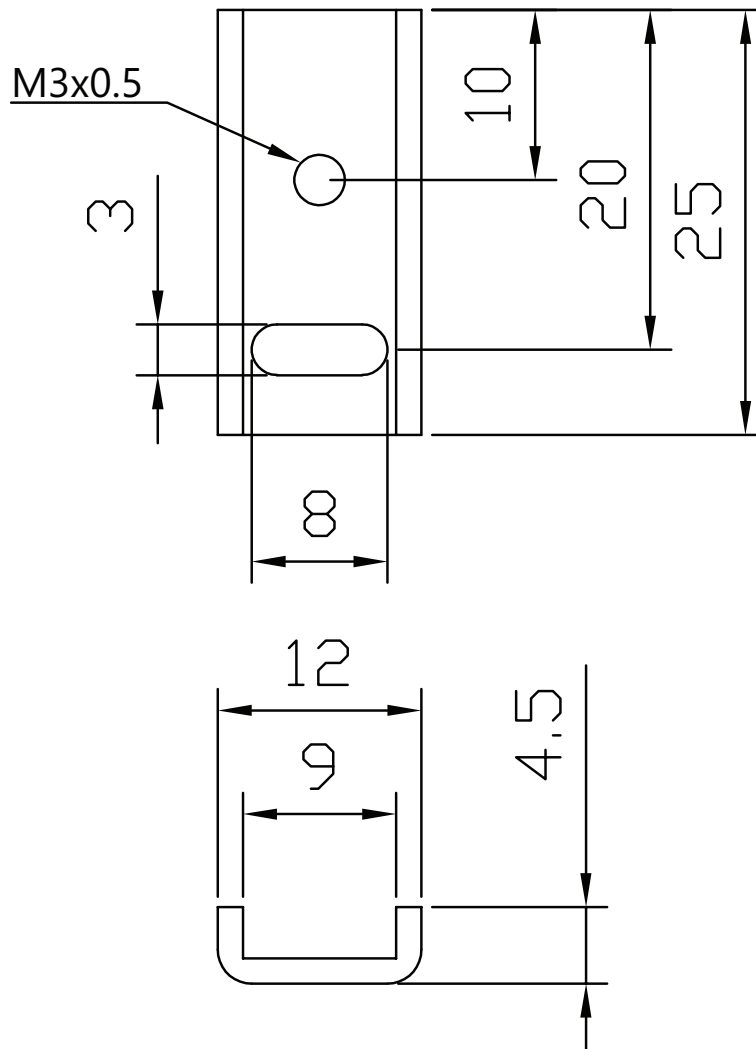

**MODEL:** HSE11-B20-NP | **DESCRIPTION:** HEAT SINK

**FEATURES**

- TO-220 or TO-218 package
- bolt on attachment
- aluminum alloy

**MODEL**

	thermal resistance <sup>1</sup>				power dissipation <sup>1</sup> @ 75°C ΔT, nat conv [W]
	@ 75°C ΔT, nat conv [°C/W]	@ 1 W, nat conv [°C/W]	@ 1 W, 200 LFM [°C/W]	@ 1 W, 400 LFM [°C/W]	
HSE11-B20-NP	38.90	42.0	21.4	14.8	1.93

Note: 1. See performance curves for full thermal resistance details.

**PERFORMANCE CURVES**

Power [W]	Heatsink Temperature Rise Above Ambient (ΔT = T <sub>hs</sub> - T <sub>a</sub> ) [°C]		
	Natural Conv.	200 LFM	400 LFM
0	0	0	0
1	42.0	21.4	14.8
2	77.8	42.2	29.1
3	109.9	62.8	43.5
4	139.0	83.4	58.6

## MECHANICAL DRAWING

units: mm  
tolerance:  $\pm 0.5$  mm

MATERIAL	AL 1050
FINISH	black anodized
THICKNESS	1.5 mm
WEIGHT	2.1 g