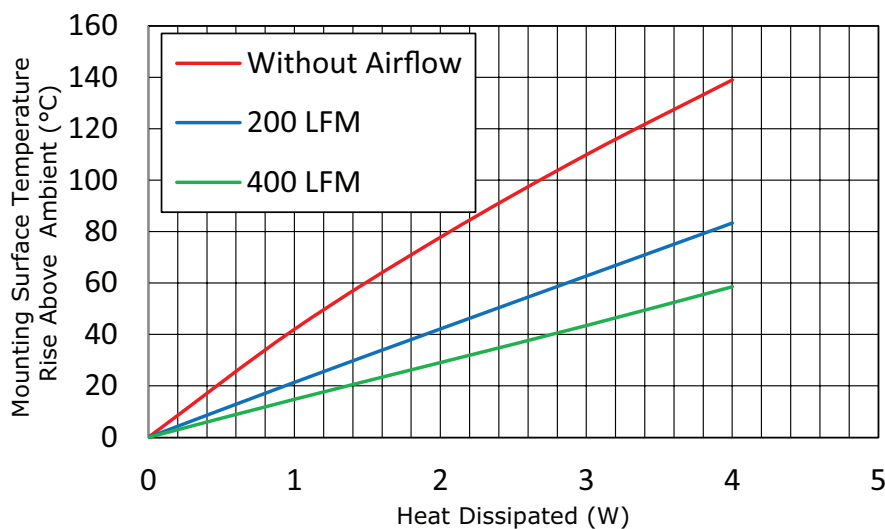

**MODEL:** HSE11-B20-NP | **DESCRIPTION:** HEAT SINK

**FEATURES**

- TO-220 or TO-218 package
- bolt on attachment
- aluminum alloy

**MODEL**

	thermal resistance <sup>1</sup>				power dissipation <sup>1</sup> @ 75°C ΔT, nat conv [W]
	@ 75°C ΔT, nat conv [°C/W]	@ 1 W, nat conv [°C/W]	@ 1 W, 200 LFM [°C/W]	@ 1 W, 400 LFM [°C/W]	
HSE11-B20-NP	38.90	42.0	21.4	14.8	1.93

Note: 1. See performance curves for full thermal resistance details.

**PERFORMANCE CURVES**

Power [W]	Heatsink Temperature Rise Above Ambient (ΔT = T <sub>hs</sub> - T <sub>a</sub> ) [°C]		
	Natural Conv.	200 LFM	400 LFM
0	0	0	0
1	42.0	21.4	14.8
2	77.8	42.2	29.1
3	109.9	62.8	43.5
4	139.0	83.4	58.6

T<sub>hs</sub>: "hot spot" temperature measured on the heatsink  
T<sub>a</sub>: ambient temperature