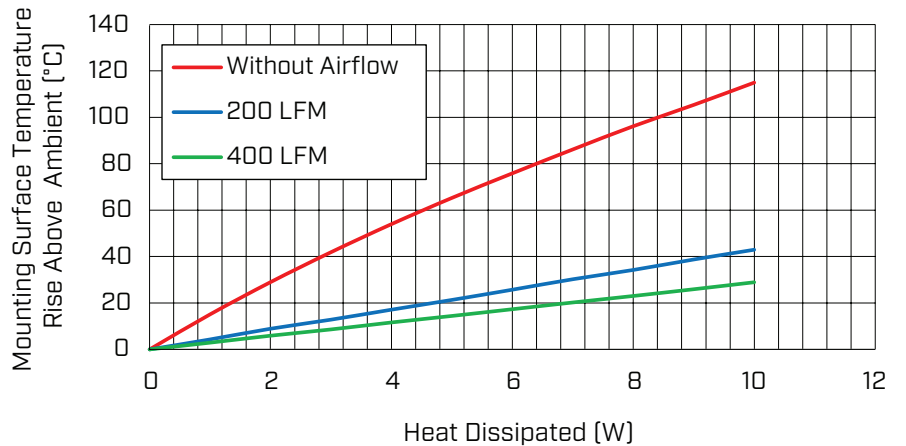

MODEL: HSB41-303014P | **DESCRIPTION:** HEAT SINK

FEATURES

- BGA design
- push pins
- aluminum alloy
- black anodized finish

MODEL

	thermal resistance ¹				power dissipation ¹ @ 75°C ΔT, nat conv [W]
	@ 75°C ΔT, nat conv [°C/W]	@ 1 W, nat conv [°C/W]	@ 1 W, 200 LFM [°C/W]	@ 1 W, 400 LFM [°C/W]	
HSB40-252510P	12.63	15.1	4.3	2.9	5.94

Note: 1. See performance curves for full thermal resistance details.

PERFORMANCE CURVES

Power (W)	Heatsink Temperature Rise Above Ambient (ΔT = T _{hs} - T _a) [°C]		
	Natural Conv.	200 LFM	400 LFM
0	0	0	0
1	15.1	4.3	2.9
2	29.0	8.9	5.9
3	41.9	12.8	8.6
4	54.0	17.1	11.6
5	65.3	21.3	14.4
6	75.9	25.7	17.3
7	86.2	30.2	20.2
8	96.2	34.2	23.0
9	105.4	38.7	25.9
10	115.0	42.9	28.9

T_{hs}: "hot spot" temperature measured on the heatsink
 T_a: ambient temperature

MECHANICAL DRAWING

units: mm
tolerance: ± 0.50 mm

MATERIAL	AL 6063-T5
FINISH	black anodized
PUSH PIN	nylon 66
SPRING	spring steel, zinc plated
WEIGHT	15 g