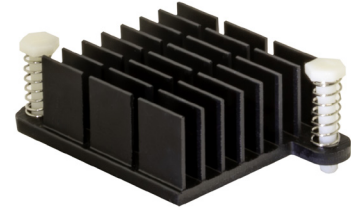

MODEL: HSB41-303014P | **DESCRIPTION:** HEAT SINK

FEATURES

- BGA design
- push pins
- aluminum alloy
- black anodized finish

MODEL

	thermal resistance ¹				power dissipation ¹ @ 75°C ΔT, nat conv [W]
	@ 75°C ΔT, nat conv [°C/W]	@ 1 W, nat conv [°C/W]	@ 1 W, 200 LFM [°C/W]	@ 1 W, 400 LFM [°C/W]	
HSB40-252510P	12.63	15.1	4.3	2.9	5.94

T_{hs}: "hot spot" temperature measured on the heatsink
 T_a: ambient temperature

MECHANICAL DRAWING

units: mm
tolerance: ± 0.50 mm

MATERIAL	AL 6063-T5
FINISH	black anodized
PUSH PIN	nylon 66
SPRING	spring steel, zinc plated
WEIGHT	15 g