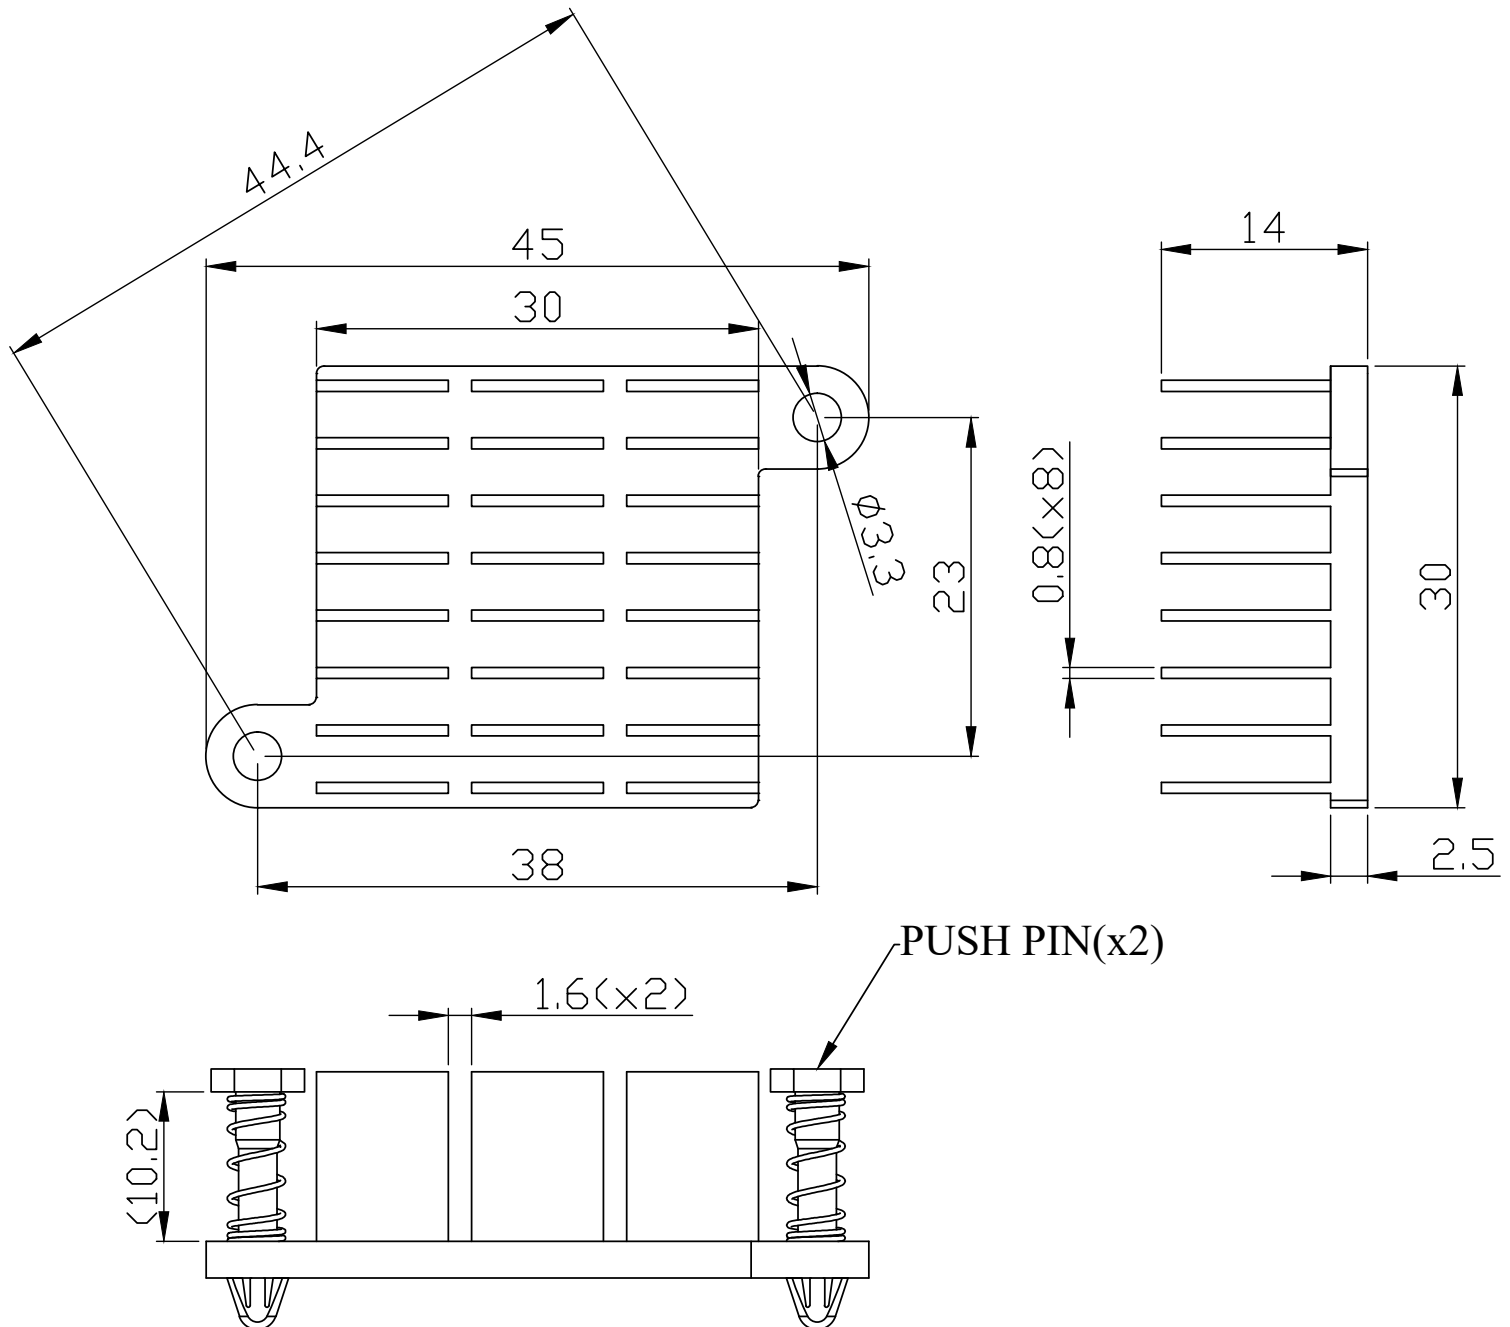

MODEL: HSB41-303014P | **DESCRIPTION:** HEAT SINK

FEATURES

- BGA design
- push pins
- aluminum alloy
- black anodized finish

MODEL

	thermal resistance ¹				power dissipation ¹ @ 75°C ΔT, nat conv [W]
	@ 75°C ΔT, nat conv [°C/W]	@ 1 W, nat conv [°C/W]	@ 1 W, 200 LFM [°C/W]	@ 1 W, 400 LFM [°C/W]	
HSB40-252510P	12.63	15.1	4.3	2.9	5.94

Note: 1. See performance curves for full thermal resistance details.

PERFORMANCE CURVES

Power (W)	Heatsink Temperature Rise Above Ambient (ΔT = T _{hs} - T _a) [°C]		
	Natural Conv.	200 LFM	400 LFM
0	0	0	0
1	15.1	4.3	2.9
2	29.0	8.9	5.9
3	41.9	12.8	8.6
4	54.0	17.1	11.6
5	65.3	21.3	14.4
6	75.9	25.7	17.3
7	86.2	30.2	20.2
8	96.2	34.2	23.0
9	105.4	38.7	25.9
10	115.0	42.9	28.9

T_{hs}: "hot spot" temperature measured on the heatsink
 T_a: ambient temperature

MECHANICAL DRAWING

units: mm
tolerance: ± 0.50 mm

MATERIAL	AL 6063-T5
FINISH	black anodized
PUSH PIN	nylon 66
SPRING	spring steel, zinc plated
WEIGHT	15 g