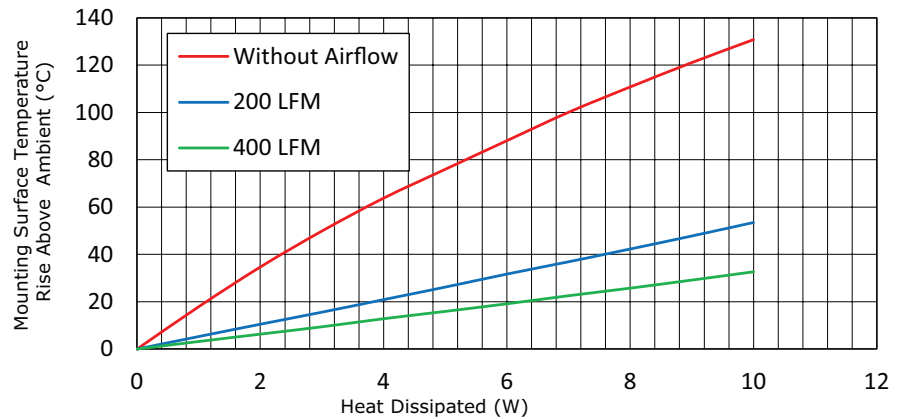

MODEL: HSB26-343408 | **DESCRIPTION:** HEAT SINK

FEATURES

- BGA design
- top mount
- aluminum alloy

MODEL

	thermal resistance ¹				power dissipation ¹ @ 75°C ΔT, nat conv [W]
	@ 75°C ΔT, nat conv [°C/W]	@ 1 W, nat conv [°C/W]	@ 1 W, 200 LFM [°C/W]	@ 1 W, 400 LFM [°C/W]	
HSB26-343408	15.19	17.9	5.3	3.2	4.94

Note: 1. See performance curves for full thermal resistance details.

PERFORMANCE CURVES

Power [W]	Heatsink Temperature Rise Above Ambient (ΔT = T _{hs} - T _a) [°C]		
	Natural Conv.	200 LFM	400 LFM
0	0	0	0
1	17.9	5.3	3.2
2	34.7	10.5	6.3
3	49.9	15.6	9.4
4	63.8	20.9	12.8
5	76.0	26.2	15.9
6	88.1	31.7	19.1
7	100.1	36.9	22.5
8	110.8	42.3	25.7
9	121.1	47.8	29.1
10	130.8	53.5	32.6