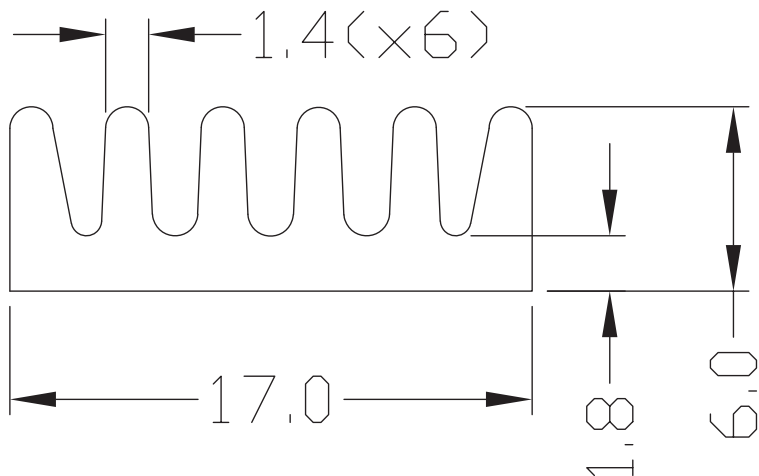

MECHANICAL DRAWING

units: mm
tolerance: ± 0.38 mm

MATERIAL	AL 6063-T5
FINISH	black anodized
WEIGHT	2.7 g