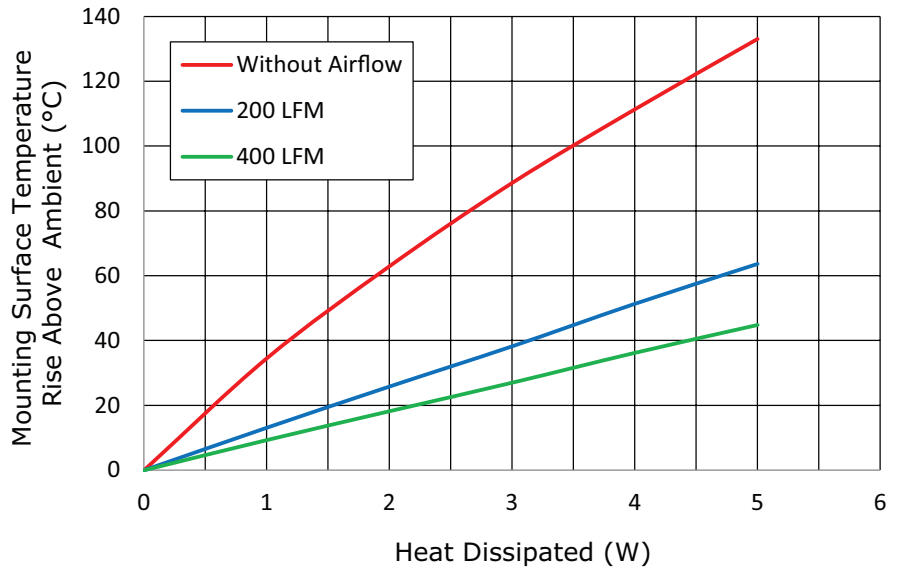

**MODEL:** HSB04-171706 | **DESCRIPTION:** HEAT SINK

**FEATURES**

- BGA design
- small footprint
- aluminum alloy
- black anodized finish

**MODEL**

	thermal resistance <sup>1</sup>				power dissipation <sup>1</sup> @ 75°C ΔT, nat conv [W]
	@ 75°C ΔT, nat conv [°C/W]	@ 1 W, nat conv [°C/W]	@ 1 W, 200 LFM [°C/W]	@ 1 W, 400 LFM [°C/W]	
HSB04-171706	29.73	34.5	13.1	9.3	2.52

Note: 1. See performance curves for full thermal resistance details.

**PERFORMANCE CURVES**

Power (W)	Heatsink Temperature Rise Above Ambient (ΔT = Ths - Ta) [°C]		
	Natural Conv.	200 LFM	400 LFM
0	0	0	0
1	34.5	13.1	9.3
2	62.9	25.8	18.2
3	88.6	38.2	27.0
4	111.3	51.3	36.2
5	133.0	63.6	44.8

Ths: "hot spot" temperature measured on the heatsink  
Ta: ambient temperature