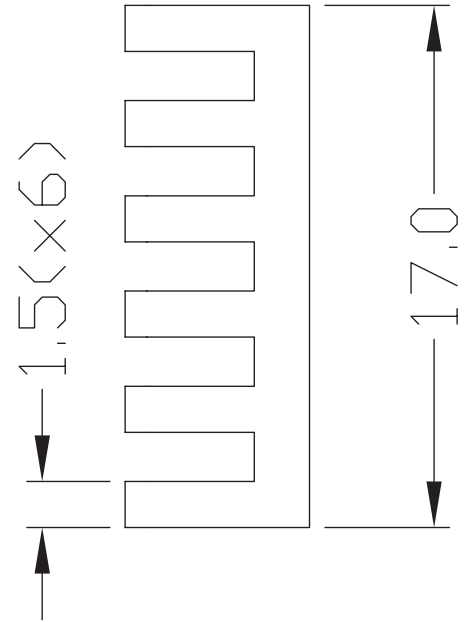

**MODEL:** HSB04-171706 | **DESCRIPTION:** HEAT SINK

**FEATURES**

- BGA design
- small footprint
- aluminum alloy
- black anodized finish

**MODEL**

	thermal resistance <sup>1</sup>				power dissipation <sup>1</sup> @ 75°C ΔT, nat conv [W]
	@ 75°C ΔT, nat conv [°C/W]	@ 1 W, nat conv [°C/W]	@ 1 W, 200 LFM [°C/W]	@ 1 W, 400 LFM [°C/W]	
HSB04-171706	29.73	34.5	13.1	9.3	2.52

Note: 1. See performance curves for full thermal resistance details.

**PERFORMANCE CURVES**

Power (W)	Heatsink Temperature Rise Above Ambient (ΔT = Ths - Ta) [°C]		
	Natural Conv.	200 LFM	400 LFM
0	0	0	0
1	34.5	13.1	9.3
2	62.9	25.8	18.2
3	88.6	38.2	27.0
4	111.3	51.3	36.2
5	133.0	63.6	44.8

## MECHANICAL DRAWING

units: mm  
tolerance:  $\pm 0.38$  mm

MATERIAL	AL 6063-T5
FINISH	black anodized
WEIGHT	2.7 g