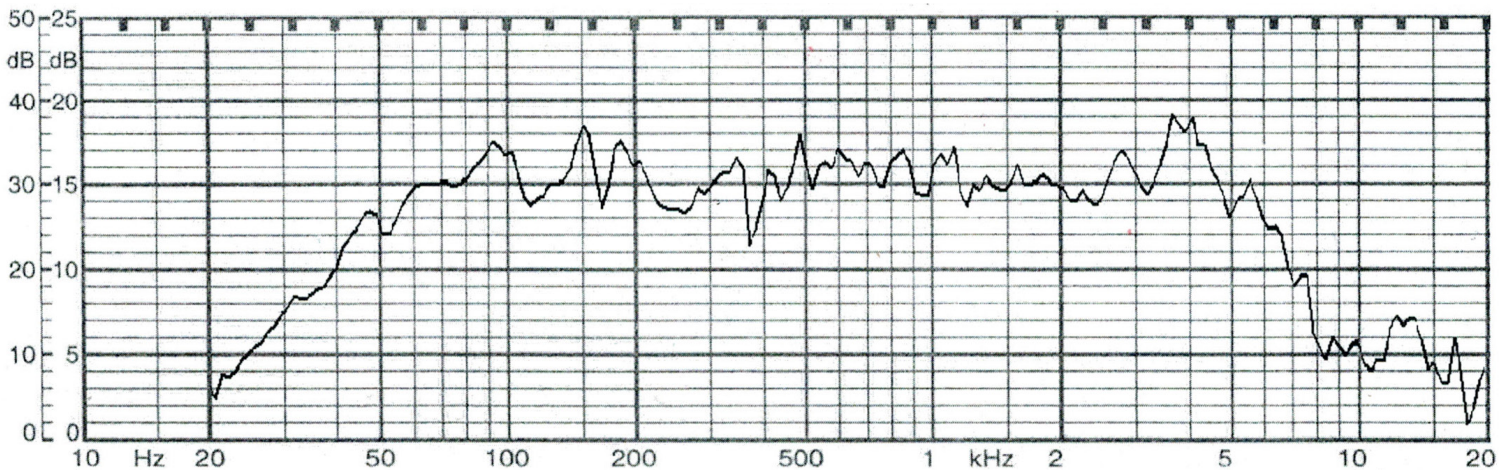

MODEL: GF2002 | DESCRIPTION: SPEAKER

FEATURES

- 210 mm
- round frame
- 20.0 W
- 8 Ω
- ferrite magnet
- paper cone

SPECIFICATIONS

parameter	conditions/description	min	typ	max	units
input power			10	30	W
impedance	at 0.8 kHz, 1.0 V	6.8	8	9.2	Ω
resonant frequency (Fo)	at 1.0 V	52	65	78	Hz
frequency response		Fo		10,000	Hz
sound pressure level	at 1.0 W, 50 cm, avg at 0.5, 0.6, 0.8, 1.0 kHz	87	90	93	dB
buzz, rattle, etc.	must be normal at sine wave			10	V
dimensions	\varnothing 210 x 86				mm
magnet	ferrite				
cone material	paper				
terminal	solder eyelets				
operating temperature		-25		70	$^{\circ}$ C
hand soldering	for maximum 5 seconds	400	420	440	$^{\circ}$ C
RoHS	yes				

MECHANICAL DRAWING

units: mm
tolerance: ± 0.8 mm

FREQUENCY RESPONSE CURVE

parameter	conditions/description
potentiometer range	50 dB
rectifier	RMS
lower limit frequency	20 Hz
zero level	60 dB

REVISION HISTORY