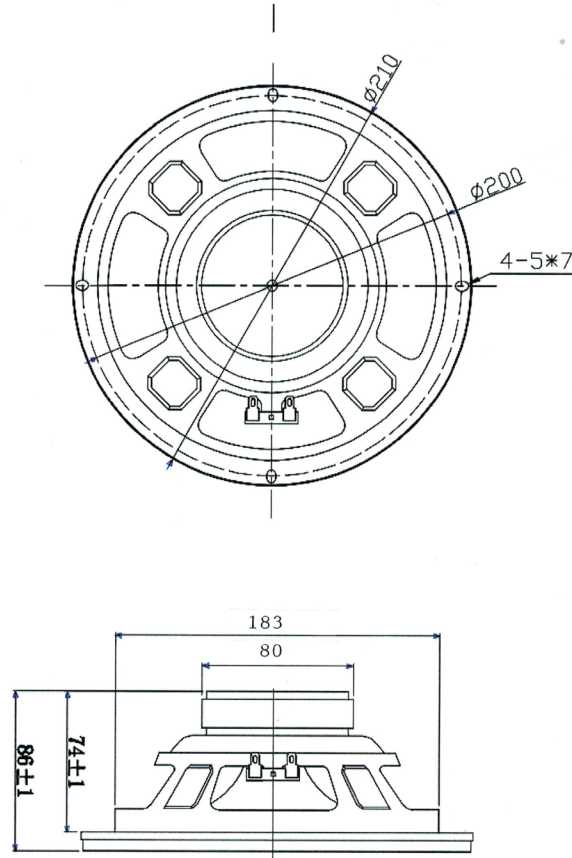

MODEL: GF2002 | DESCRIPTION: SPEAKER

FEATURES

- 210 mm
- round frame
- 20.0 W
- 8 Ω
- ferrite magnet
- paper cone

SPECIFICATIONS

parameter	conditions/description	min	typ	max	units
input power			10	30	W
impedance	at 0.8 kHz, 1.0 V	6.8	8	9.2	Ω
resonant frequency (Fo)	at 1.0 V	52	65	78	Hz
frequency response		Fo		10,000	Hz
sound pressure level	at 1.0 W, 50 cm, avg at 0.5, 0.6, 0.8, 1.0 kHz	87	90	93	dB
buzz, rattle, etc.	must be normal at sine wave			10	V
dimensions	\varnothing 210 x 86				mm
magnet	ferrite				
cone material	paper				
terminal	solder eyelets				
operating temperature		-25		70	$^{\circ}$ C
hand soldering	for maximum 5 seconds	400	420	440	$^{\circ}$ C
RoHS	yes				

MECHANICAL DRAWING

units: mm
tolerance: ± 0.8 mm

FREQUENCY RESPONSE CURVE

parameter	conditions/description
potentiometer range	50 dB
rectifier	RMS
lower limit frequency	20 Hz
zero level	60 dB

REVISION HISTORY