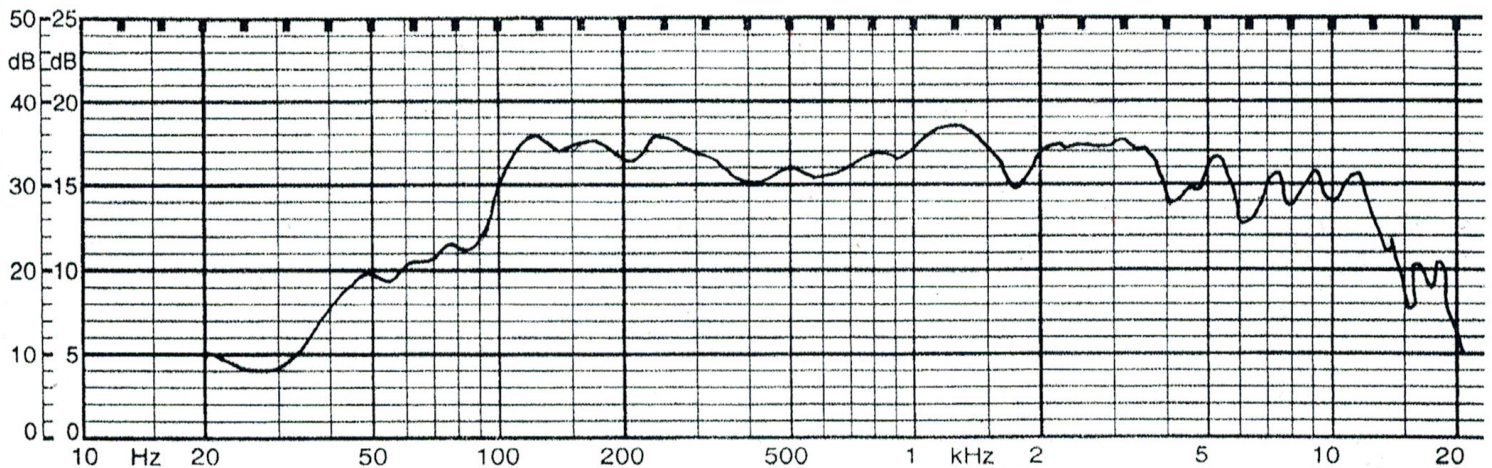

FREQUENCY RESPONSE CURVE

parameter	conditions/description
potentiometer range	50 dB
rectifier	RMS
lower limit frequency	20 Hz
wr. speed	100 mm/sec
zero level	60 dB