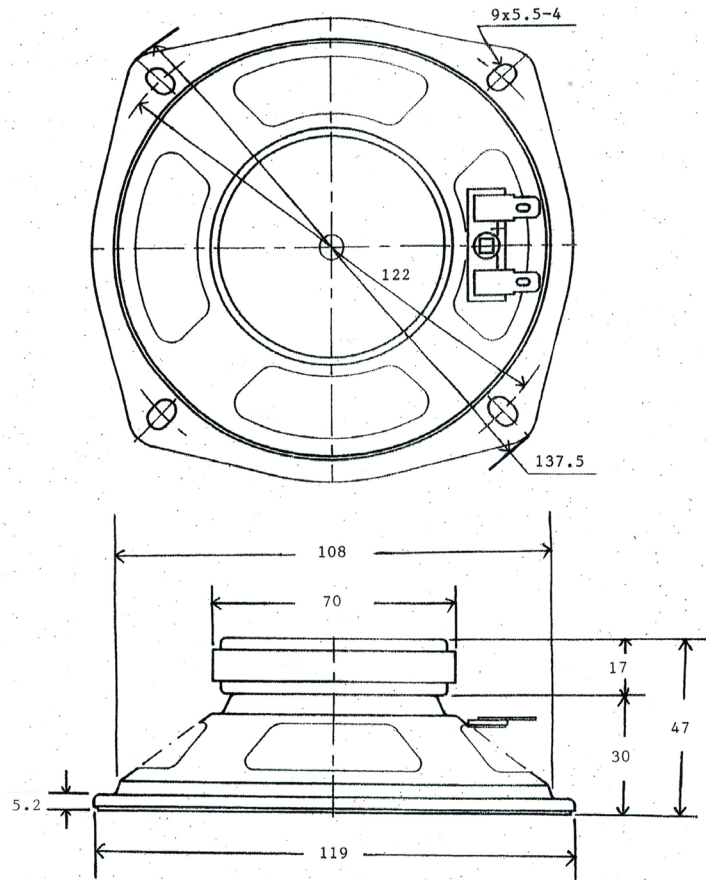

MECHANICAL DRAWING

units: mm
tolerance: ±0.8 mm