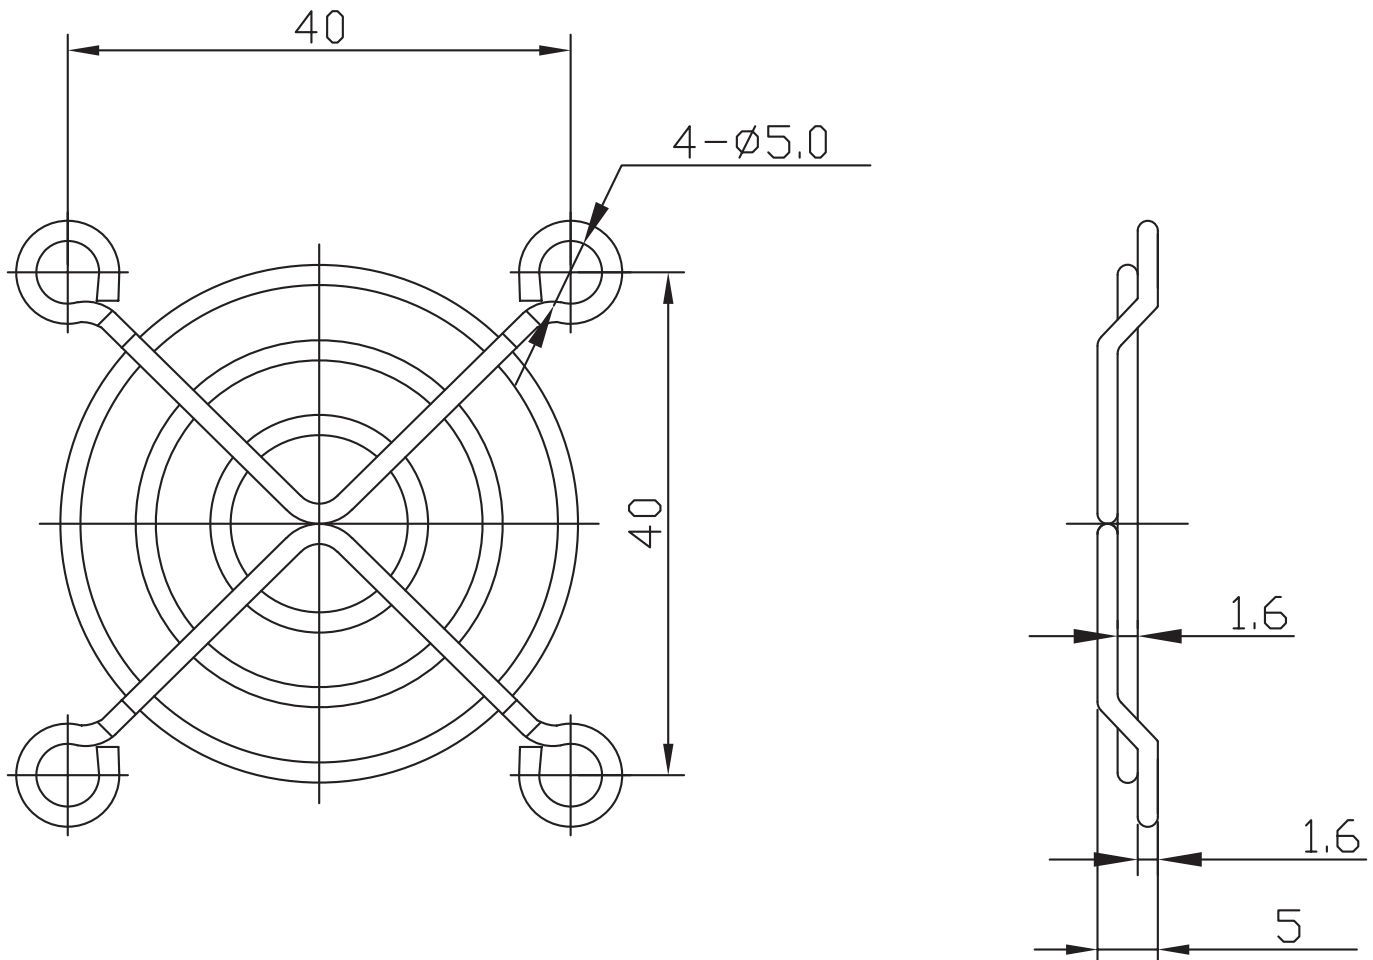

**MODEL:** FG50-40 | **DESCRIPTION:** FAN GUARD

**FEATURES**

- 40 mm pitch
- for use with 50 mm fan
- available with black oxide finish

**MECHANICAL DRAWING**

units: mm  
tolerance: ±0.5 mm  
unless otherwise noted

DESCRIPTION	MATERIAL	PLATING/COLOR
frame	steel wire	nickel chrome*

Notes: \*Add "B" to the end of the part number for black oxide finish.