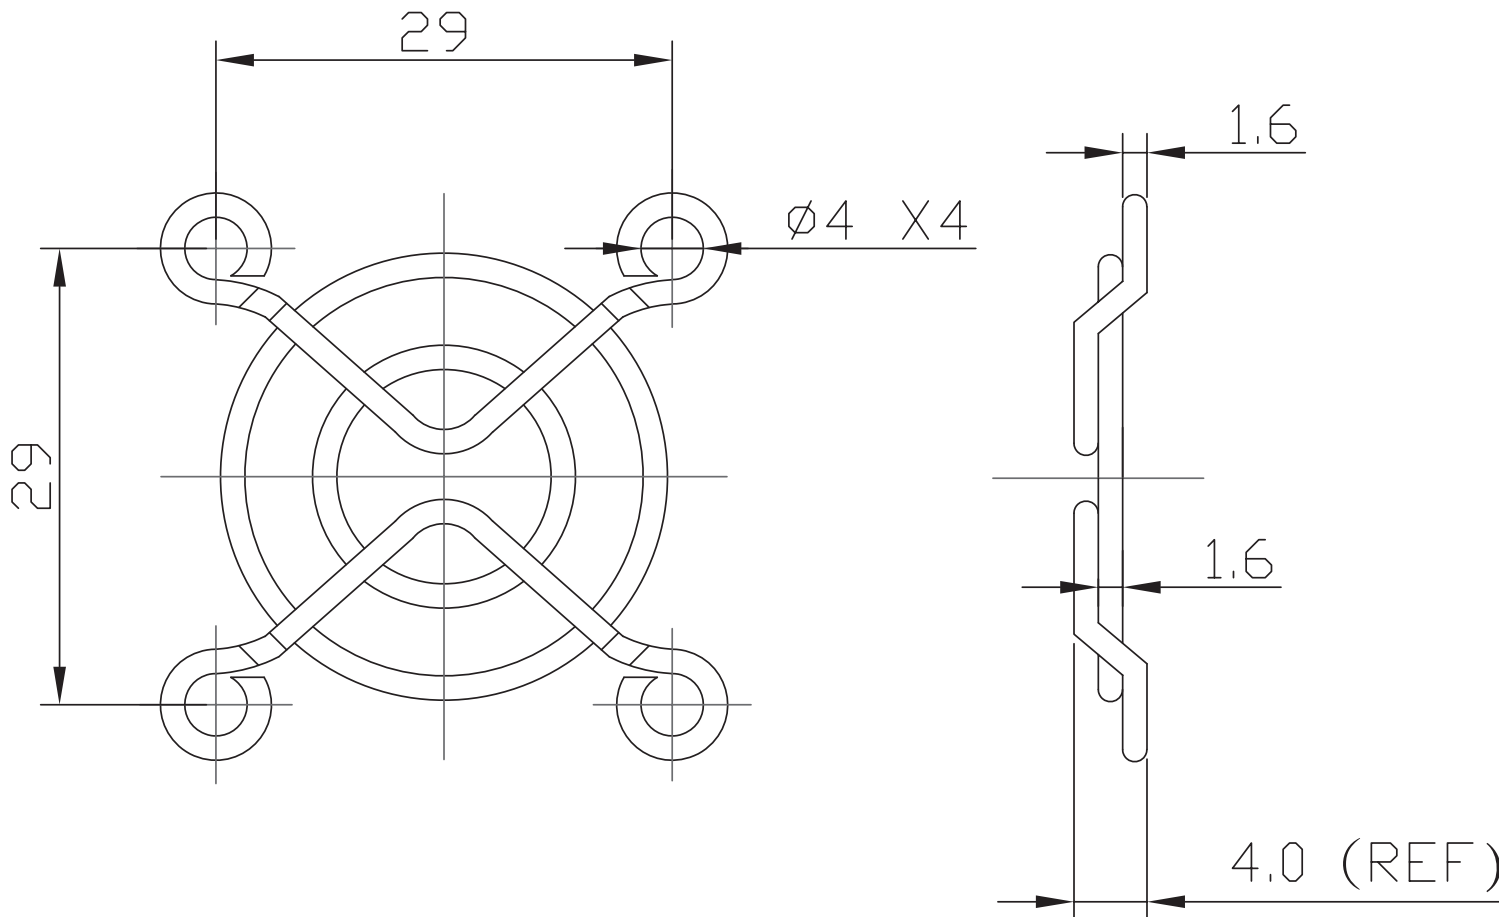

MECHANICAL DRAWING

units: mm
tolerance: ±1.0 mm
unless otherwise noted

DESCRIPTION	MATERIAL	PLATING/COLOR
frame	steel wire	nickel chrome*

Notes: *Add "B" to the end of the part number for black oxide finish.