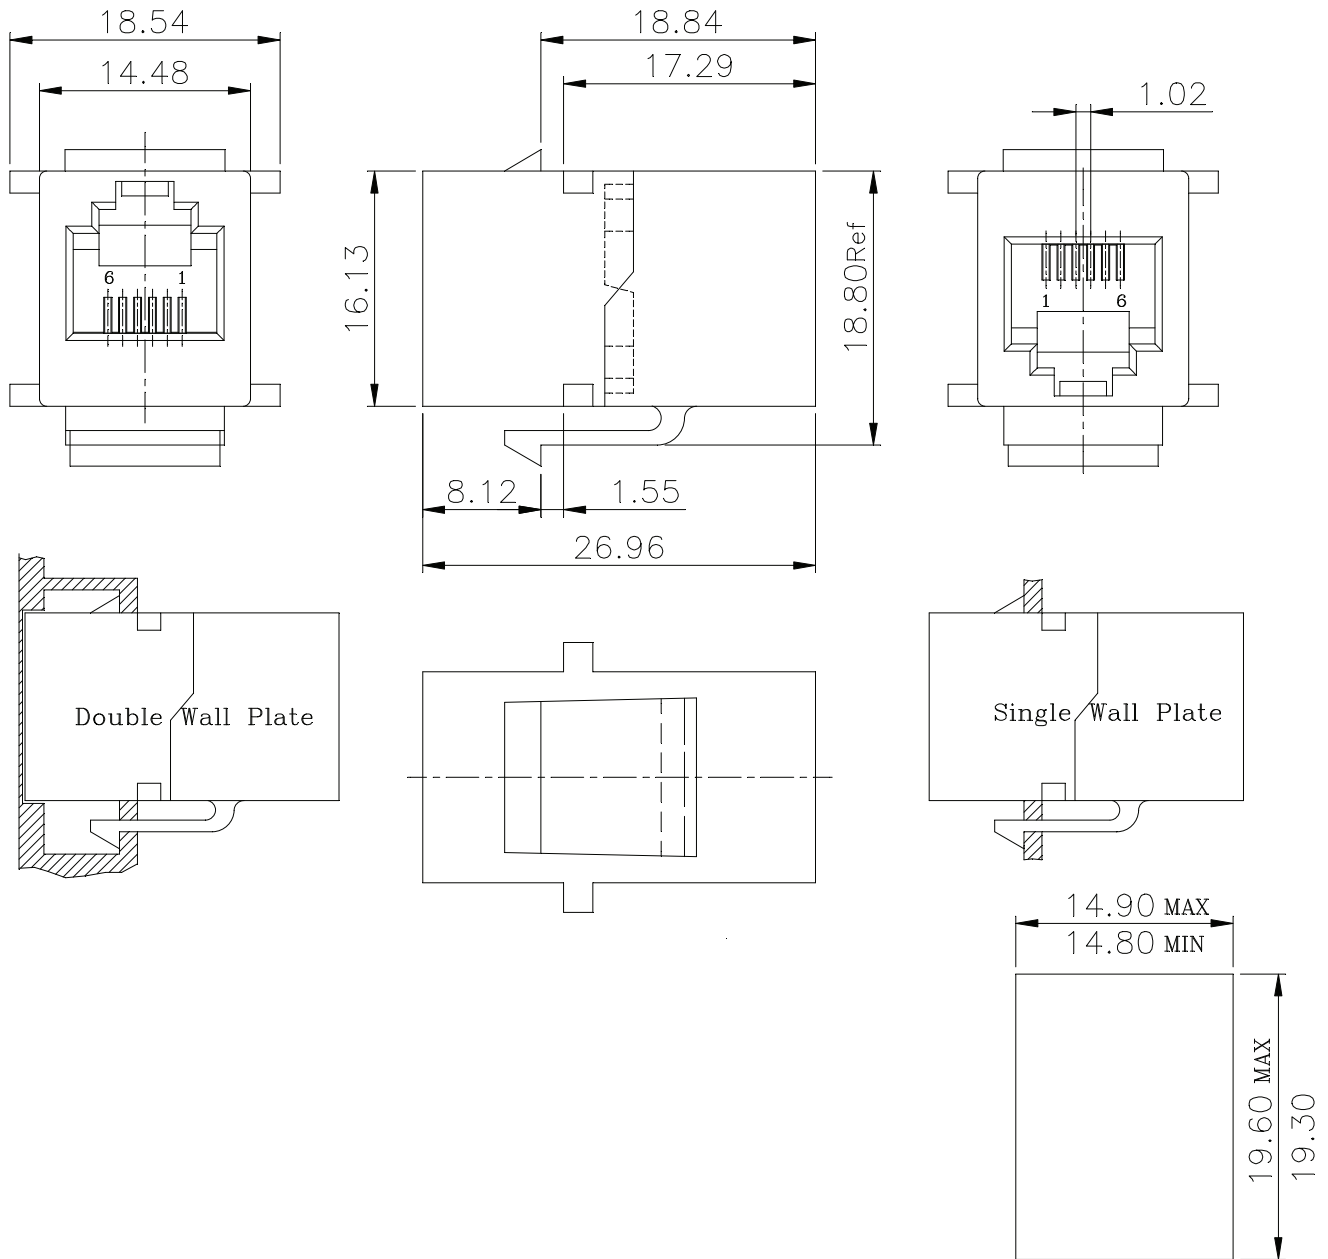

MODEL: CRJ017-1-TH | **DESCRIPTION:** MODULAR JACK**FEATURES**

- 6P6C (RJ12)
- mounting latch
- coupler

**SPECIFICATIONS**

parameter	conditions/description	min	typ	max	units
rated voltage				150	Vac
rated current				1.5	A
withstanding voltage	for 1 minute		1,500		Vac
contact resistance				40	mΩ
insulation resistance		500			MΩ
insertion/withdrawal force				6.12	kgf
operating temperature		0		70	°C
storage temperature		-40		80	°C
life			1,000		cycles
flammability rating	UL94V-0				
RoHS	yes				
packaging	carton size: 355 x 255 x 250 mm tray QTY: 100 pcs per tray carton QTY: 1,000 pcs per carton				

MECHANICAL DRAWING

units: mm
 tolerance:
 X ±0.5 mm
 X.X ±0.38 mm
 X.XX ±0.25 mm
 X.XXX ±0.10 mm
 unless otherwise noted

ITEM	DESCRIPTION	MATERIAL	PLATING/COLOR
1	insulator	PBT (UL94V-0)	black
2	contact terminals	phosphor bronze	contact area: 6 μ" gold over nickel