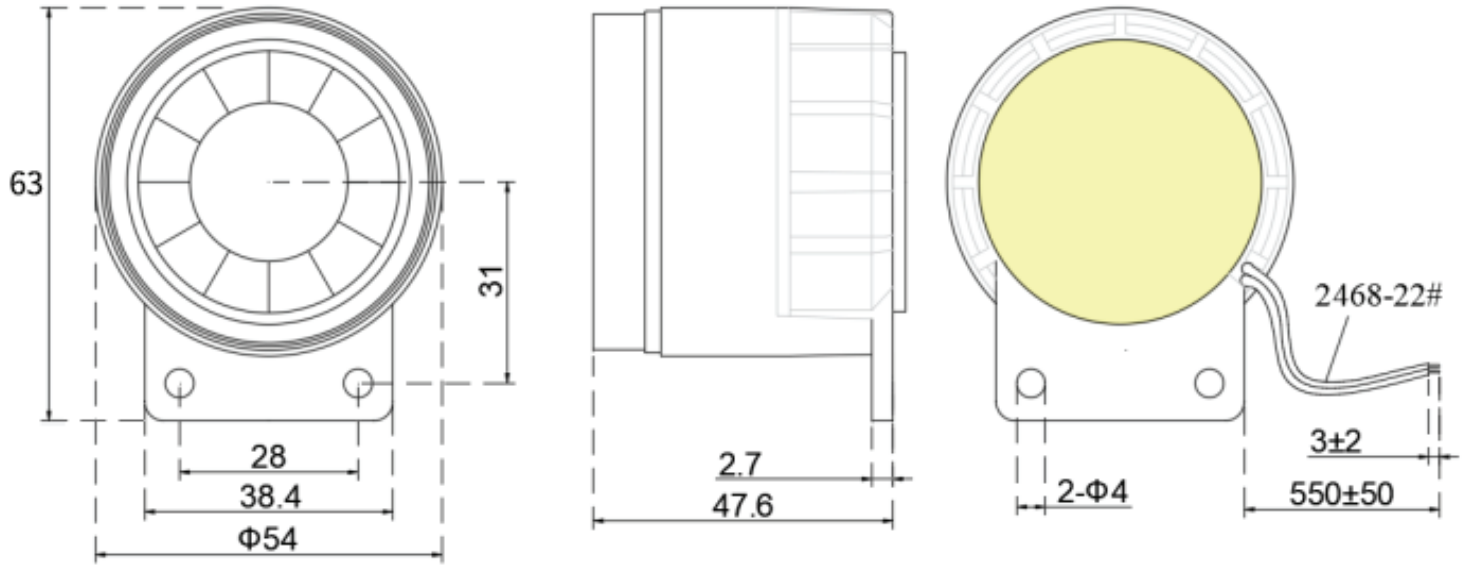

SERIES: CPS-5447X-6125PM | **DESCRIPTION:** SIREN

FEATURES

- black or white case color
- 100 dB @ 1 m

SPECIFICATIONS

parameter	conditions/description	min	typ	max	units
rated voltage			24		Vdc
operating voltage		12		24	Vdc
current consumption	at rated voltage			350	mA
sound pressure level	at 1 m, rated voltage	100			dB
tone	six tone				
dimensions	54 x 47.6 x 63				mm
weight			44		g
material	ABS (black or white model)				
terminal	wire leads				
operating temperature		-40		80	°C
storage temperature		-20		60	°C
RoHS	yes				
IP level	IP44				

PART NUMBER KEY

CPS - 5447 X - 6125PM

Base Number

Case Color Options:
"blank" = black
W = white

MECHANICAL DRAWING

units: mm
tolerance: ± 3 mm

wire: UL 2468, 22 AWG

REVISION HISTORY