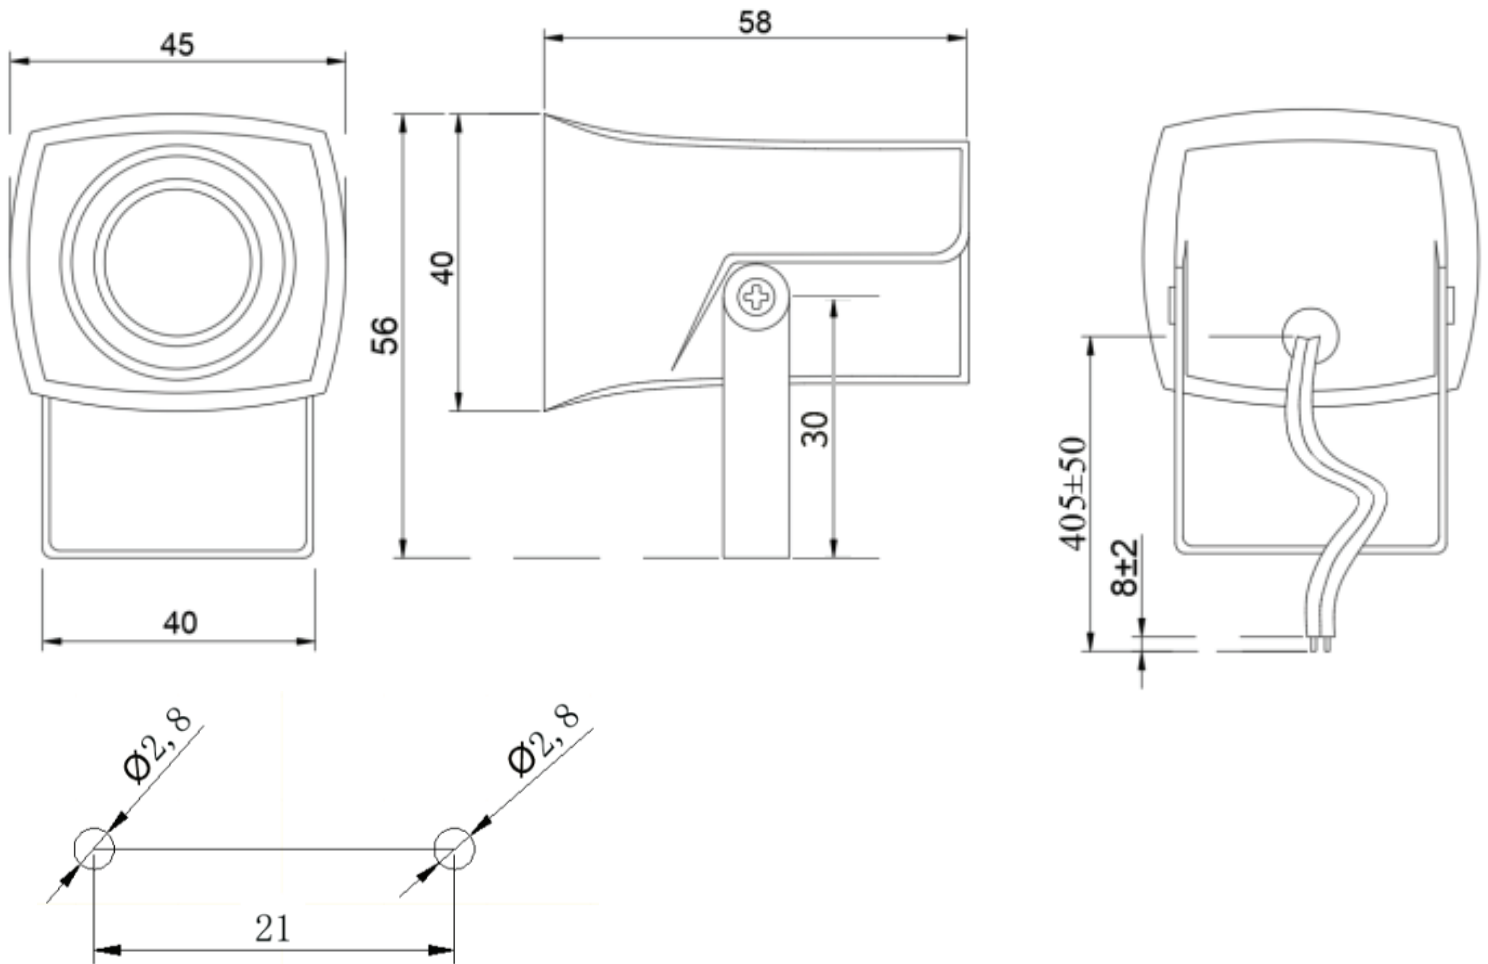

**SERIES:** CPS-4059X-X105PM | **DESCRIPTION:** SIREN

**FEATURES**

- multiple tone options
- black or white case color
- mounting bracket
- 103 dB @ 1 m

**SPECIFICATIONS**

parameter	conditions/description	min	typ	max	units
rated voltage			24		Vdc
operating voltage		12		24	Vdc
current consumption	at rated voltage one tone model			80	mA
	six tone model			200	mA
	bibi tone model			80	mA
	melodic tone model			80	mA
sound pressure level	at 1 m, rated voltage one tone model	103			dB
	six tone model	100			dB
	bibi tone model	100			dB
	melodic tone model	90			dB
tone	one tone, six tone, bibi tone, melodic tone models				
dimensions	58 x 45 x 40				mm
weight			47		g
material	ABS (black or white models)				
terminal	wire leads				
operating temperature		-20		85	°C
storage temperature		-20		60	°C
RoHS	yes				
IP level	IP44				

**PART NUMBER KEY**

## MECHANICAL DRAWING

units: mm  
tolerance:  $\pm 3$  mm

wire: UL 1007, 24 AWG

Recommended Mounting Hole Layout