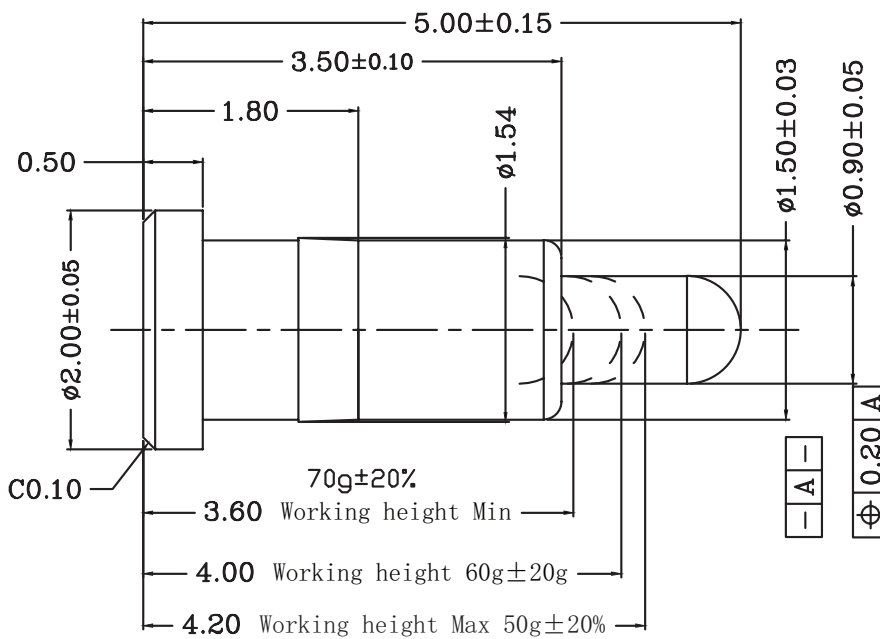

**MODEL:** CPG-32-SMT-TR | **DESCRIPTION:** POGO PIN**FEATURES**

- pogo pin
- surface mount
- gold plated

**SPECIFICATIONS**

parameter	conditions/description	min	typ	max	units
rated voltage				12	Vdc
rated current				2	A
contact resistance	at working height			30	mΩ
force	at minimum compression	40	50	60	gf
	at working height	40	60	80	gf
	at maximum compression	56	70	84	gf
mid stroke			1.0		mm
full stroke			1.4		mm
working height			4.0		mm
life		10,000			cycles
operating temperature		-40		85	°C
RoHS	yes				

MECHANICAL DRAWING

units: mm
 tolerance:
 X.X: ±0.15 mm
 X.XX: ±0.10 mm
 PCB: ±0.05 mm
 unless otherwise noted

DESCRIPTION	MATERIAL	PLATING/COLOR
barrel	brass	0.10 µm min gold over 1.25 µm min nickel
plunger	brass	0.25 µm min gold over 1.25 µm min nickel
spring	stainless steel wire	
housing	high temp. plastic [UL94V-0]	black

Recommended PCB Layout
 Top View

PACKAGING

units: mm

Reel Size: $\varnothing 330$ mm

Reel QTY: 800 pcs per reel

REVISION HISTORY

rev.	description	date
1.0	initial release	11/06/2024

The revision history provided is for informational purposes only and is believed to be accurate.