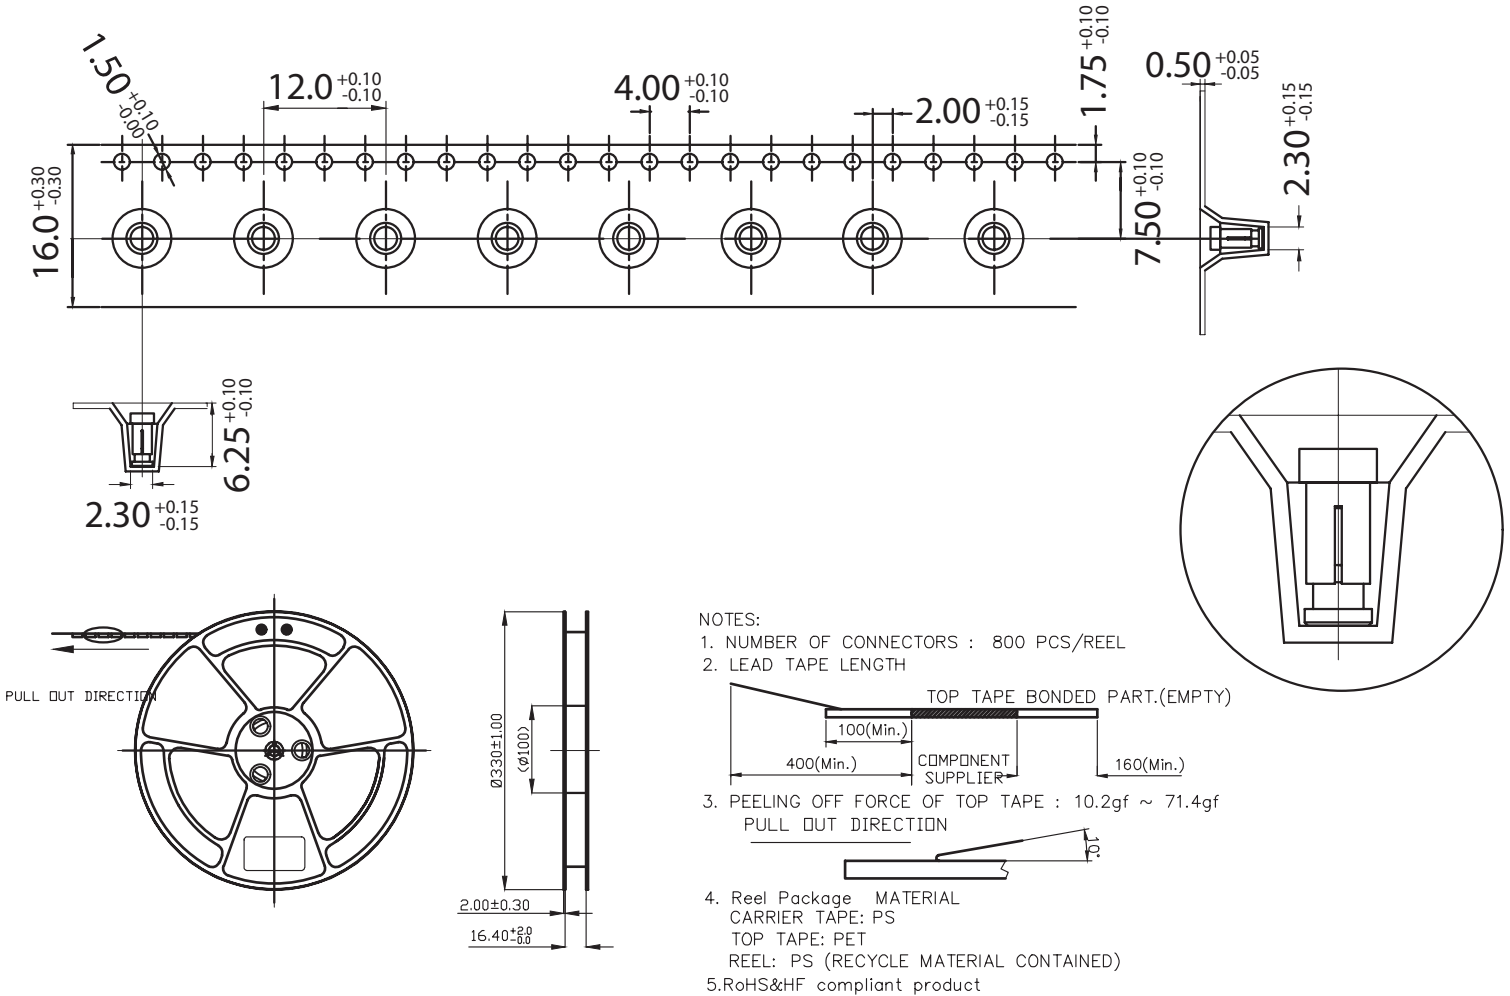

**MODEL:** CPG-32-SMT-TR | **DESCRIPTION:** POGO PIN**FEATURES**

- pogo pin
- surface mount
- gold plated

**SPECIFICATIONS**

parameter	conditions/description	min	typ	max	units
rated voltage				12	Vdc
rated current				2	A
contact resistance	at working height			30	mΩ
force	at minimum compression	40	50	60	gf
	at working height	40	60	80	gf
	at maximum compression	56	70	84	gf
mid stroke			1.0		mm
full stroke			1.4		mm
working height			4.0		mm
life		10,000			cycles
operating temperature		-40		85	°C
RoHS	yes				

MECHANICAL DRAWING

units: mm
 tolerance:
 X.X: ±0.15 mm
 X.XX: ±0.10 mm
 PCB: ±0.05 mm
 unless otherwise noted

DESCRIPTION	MATERIAL	PLATING/COLOR
barrel	brass	0.10 µm min gold over 1.25 µm min nickel
plunger	brass	0.25 µm min gold over 1.25 µm min nickel
spring	stainless steel wire	
housing	high temp. plastic [UL94V-0]	black

Recommended PCB Layout
 Top View

PACKAGING

units: mm

Reel Size: $\varnothing 330$ mm

Reel QTY: 800 pcs per reel

REVISION HISTORY

rev.	description	date
1.0	initial release	11/06/2024

The revision history provided is for informational purposes only and is believed to be accurate.