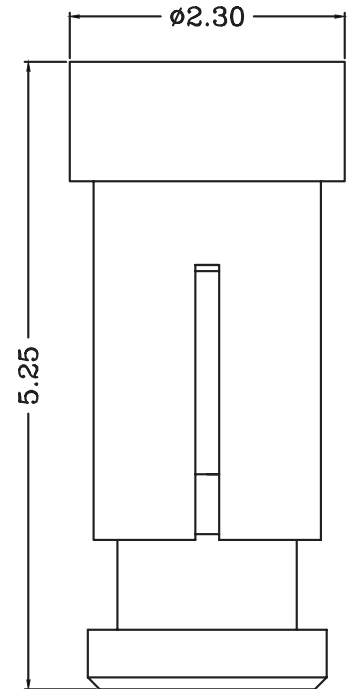

**MODEL:** CPG-32-SMT-TR | **DESCRIPTION:** POGO PIN**FEATURES**

- pogo pin
- surface mount
- gold plated

**SPECIFICATIONS**

parameter	conditions/description	min	typ	max	units
rated voltage				12	Vdc
rated current				2	A
contact resistance	at working height			30	mΩ
force	at minimum compression	40	50	60	gf
	at working height	40	60	80	gf
	at maximum compression	56	70	84	gf
mid stroke			1.0		mm
full stroke			1.4		mm
working height			4.0		mm
life		10,000			cycles
operating temperature		-40		85	°C
RoHS	yes				

MECHANICAL DRAWING

units: mm
 tolerance:
 X.X: ±0.15 mm
 X.XX: ±0.10 mm
 PCB: ±0.05 mm
 unless otherwise noted

DESCRIPTION	MATERIAL	PLATING/COLOR
barrel	brass	0.10 µm min gold over 1.25 µm min nickel
plunger	brass	0.25 µm min gold over 1.25 µm min nickel
spring	stainless steel wire	
housing	high temp. plastic [UL94V-0]	black

Recommended PCB Layout
 Top View

PACKAGING

units: mm

Reel Size: $\varnothing 330$ mm

Reel QTY: 800 pcs per reel

REVISION HISTORY

rev.	description	date
1.0	initial release	11/06/2024

The revision history provided is for informational purposes only and is believed to be accurate.