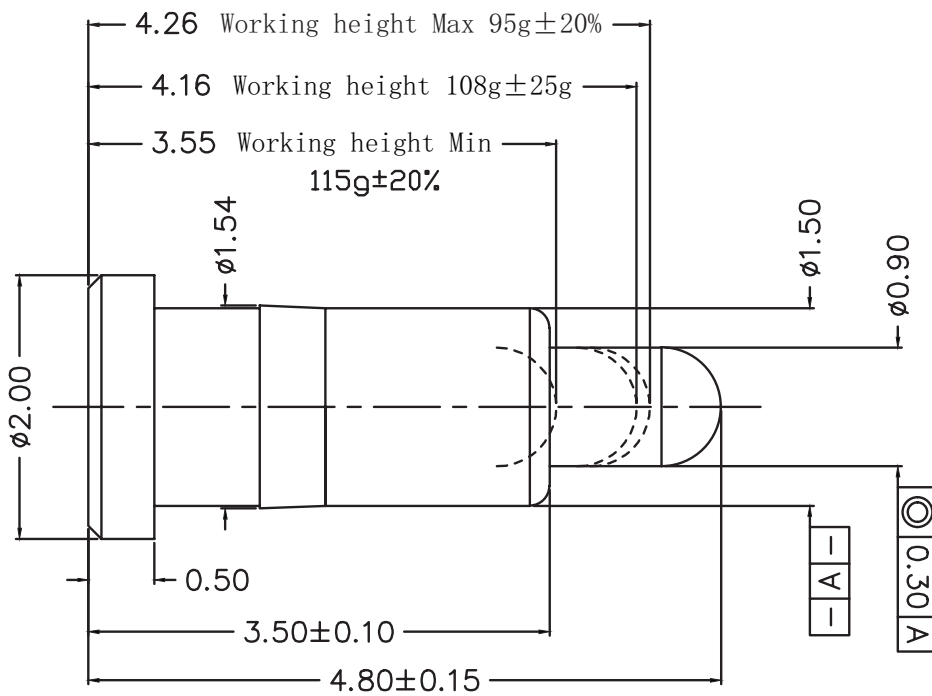

MODEL: CPG-31-SMT-TR | **DESCRIPTION:** POGO PIN

FEATURES

- pogo pin
- surface mount
- gold plated

SPECIFICATIONS

parameter	conditions/description	min	typ	max	units
rated voltage				12	Vdc
rated current				2	A
contact resistance	at working height			30	mΩ
force	at minimum compression	76	95	114	gf
	at working height	83	108	133	gf
	at maximum compression	92	115	138	gf
mid stroke			0.64		mm
full stroke			1.25		mm
working height			4.16		mm
life		10,000			cycles
operating temperature		-40		85	°C
RoHS	yes				

MECHANICAL DRAWING

units: mm
 tolerance:
 X.X: ±0.15 mm
 X.XX: ±0.10 mm
 PCB: ±0.05 mm
 unless otherwise noted

DESCRIPTION	MATERIAL	PLATING/COLOR
barrel	brass	0.10 µm min gold over 1.25 µm min nickel
plunger	brass	0.25 µm min gold over 1.25 µm min nickel
spring	stainless steel wire	
housing	high temp. plastic [UL94V-0]	black

Recommended PCB Layout
Top View

PACKAGING

units: mm

Reel Size: Ø330 mm

Reel QTY: 1,200 pcs per reel

REVISION HISTORY

rev.	description	date
1.0	initial release	11/06/2024

The revision history provided is for informational purposes only and is believed to be accurate.