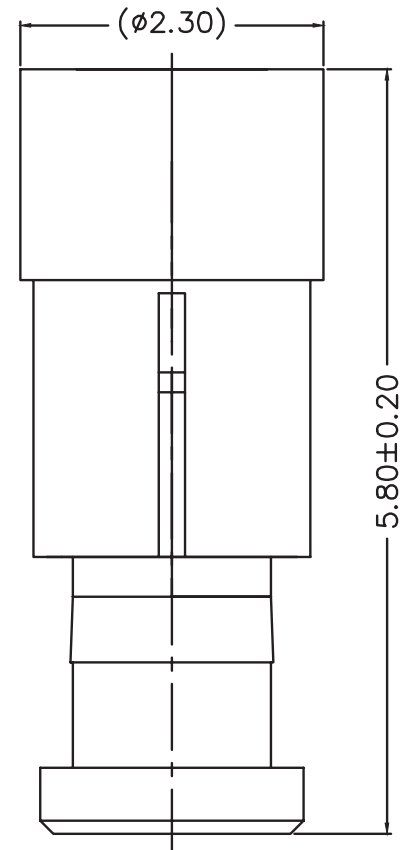

MODEL: CPG-31-SMT-TR | **DESCRIPTION:** POGO PIN

FEATURES

- pogo pin
- surface mount
- gold plated

SPECIFICATIONS

parameter	conditions/description	min	typ	max	units
rated voltage				12	Vdc
rated current				2	A
contact resistance	at working height			30	mΩ
force	at minimum compression	76	95	114	gf
	at working height	83	108	133	gf
	at maximum compression	92	115	138	gf
mid stroke			0.64		mm
full stroke			1.25		mm
working height			4.16		mm
life		10,000			cycles
operating temperature		-40		85	°C
RoHS	yes				

MECHANICAL DRAWING

units: mm
 tolerance:
 X.X: ±0.15 mm
 X.XX: ±0.10 mm
 PCB: ±0.05 mm
 unless otherwise noted

DESCRIPTION	MATERIAL	PLATING/COLOR
barrel	brass	0.10 µm min gold over 1.25 µm min nickel
plunger	brass	0.25 µm min gold over 1.25 µm min nickel
spring	stainless steel wire	
housing	high temp. plastic [UL94V-0]	black

Recommended PCB Layout
Top View

PACKAGING

units: mm

Reel Size: Ø330 mm

Reel QTY: 1,200 pcs per reel

REVISION HISTORY

rev.	description	date
1.0	initial release	11/06/2024

The revision history provided is for informational purposes only and is believed to be accurate.