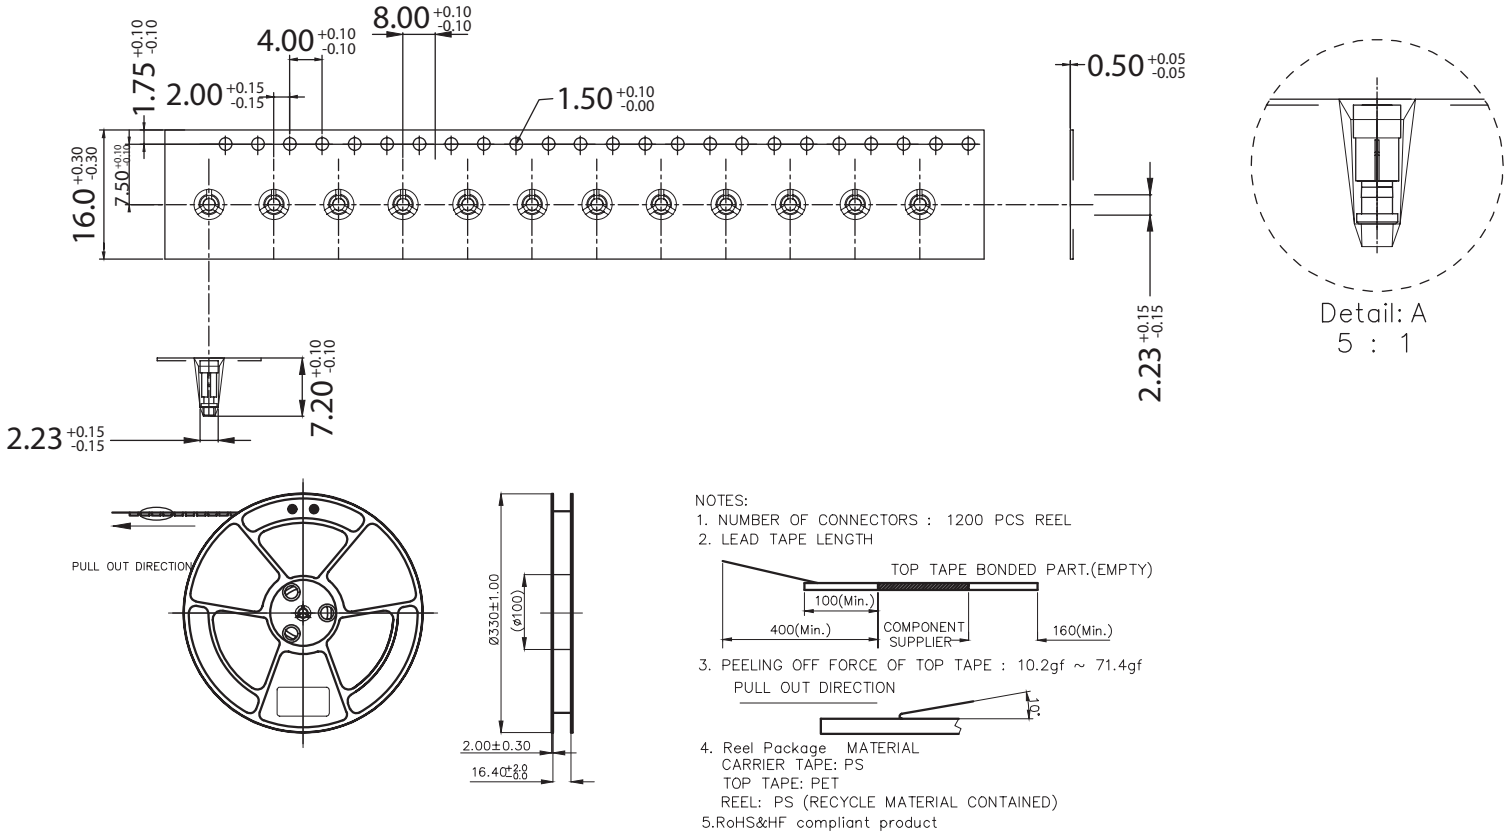

MODEL: CPG-31-SMT-TR | **DESCRIPTION:** POGO PIN

FEATURES

- pogo pin
- surface mount
- gold plated

SPECIFICATIONS

parameter	conditions/description	min	typ	max	units
rated voltage				12	Vdc
rated current				2	A
contact resistance	at working height			30	mΩ
force	at minimum compression	76	95	114	gf
	at working height	83	108	133	gf
	at maximum compression	92	115	138	gf
mid stroke			0.64		mm
full stroke			1.25		mm
working height			4.16		mm
life		10,000			cycles
operating temperature		-40		85	°C
RoHS	yes				

MECHANICAL DRAWING

units: mm
 tolerance:
 X.X: ±0.15 mm
 X.XX: ±0.10 mm
 PCB: ±0.05 mm
 unless otherwise noted

DESCRIPTION	MATERIAL	PLATING/COLOR
barrel	brass	0.10 µm min gold over 1.25 µm min nickel
plunger	brass	0.25 µm min gold over 1.25 µm min nickel
spring	stainless steel wire	
housing	high temp. plastic [UL94V-0]	black

Recommended PCB Layout
Top View

PACKAGING

units: mm

Reel Size: Ø330 mm

Reel QTY: 1,200 pcs per reel

REVISION HISTORY

rev.	description	date
1.0	initial release	11/06/2024

The revision history provided is for informational purposes only and is believed to be accurate.