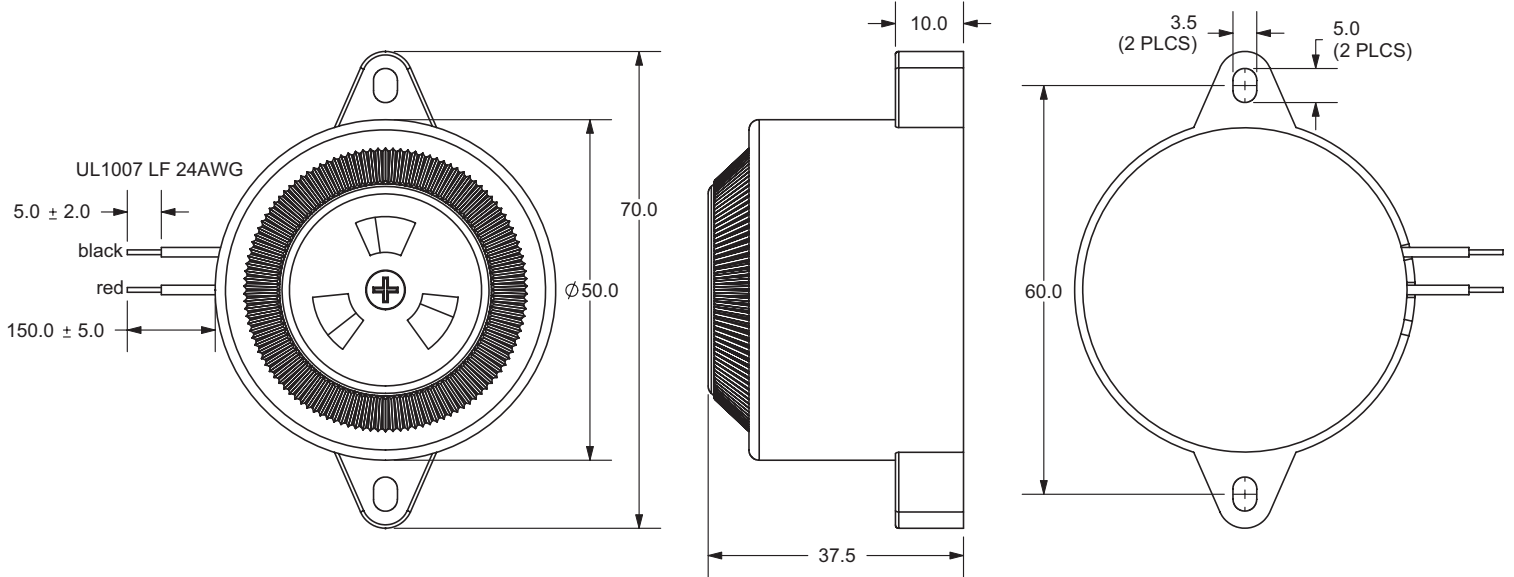

MODEL: CPE-960 | **DESCRIPTION:** PIEZO BUZZER INDICATOR

FEATURES

- wire leads with panel-mount tabs
- 12 Vdc rating
- 100 dB
- 2.5 kHz rated frequency

SPECIFICATIONS

parameter	conditions/description	min	typ	max	units
rated voltage			12		Vdc
operating voltage		3		16	Vdc
current consumption	at rated voltage			58	mA
rated frequency		2,000	2,500	3,000	Hz
sound pressure level	at 30 cm, rated voltage	100			dB
dimensions	∅50.0 x 37.5				mm
weight				35.0	g
material	ABS UL94 1/16" HB (black)				
terminal	wire leads				
operating temperature		-30		80	°C
storage temperature		-40		80	°C
RoHS	yes				

Notes: 1. All specifications measured at 5-35°C, humidity at 45-85%, under 86-106kPa pressure, unless otherwise noted.

MECHANICAL DRAWING

units: mm
tolerance: ±0.5 mm

PERFORMANCE CURVES

P: Voltage vs. Sound Pressure Level
I: Voltage vs. Current Consumption