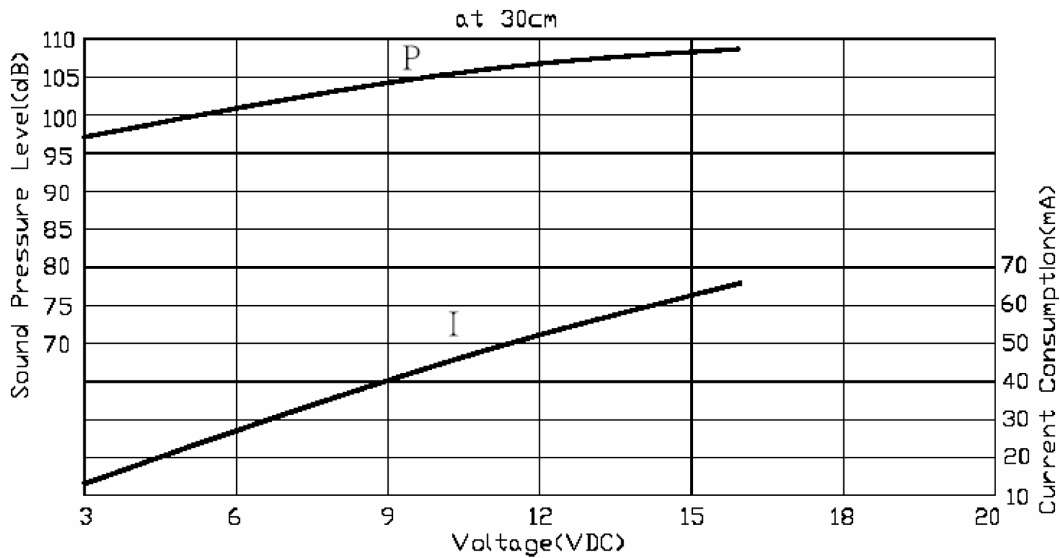

MODEL: CPE-960 | **DESCRIPTION:** PIEZO BUZZER INDICATOR

FEATURES

- wire leads with panel-mount tabs
- 12 Vdc rating
- 100 dB
- 2.5 kHz rated frequency

SPECIFICATIONS

parameter	conditions/description	min	typ	max	units
rated voltage			12		Vdc
operating voltage		3		16	Vdc
current consumption	at rated voltage			58	mA
rated frequency		2,000	2,500	3,000	Hz
sound pressure level	at 30 cm, rated voltage	100			dB
dimensions	∅50.0 x 37.5				mm
weight				35.0	g
material	ABS UL94 1/16" HB (black)				
terminal	wire leads				
operating temperature		-30		80	°C
storage temperature		-40		80	°C
RoHS	yes				

Notes: 1. All specifications measured at 5-35°C, humidity at 45-85%, under 86-106kPa pressure, unless otherwise noted.

MECHANICAL DRAWING

units: mm
tolerance: ±0.5 mm

PERFORMANCE CURVES

P: Voltage vs. Sound Pressure Level
I: Voltage vs. Current Consumption