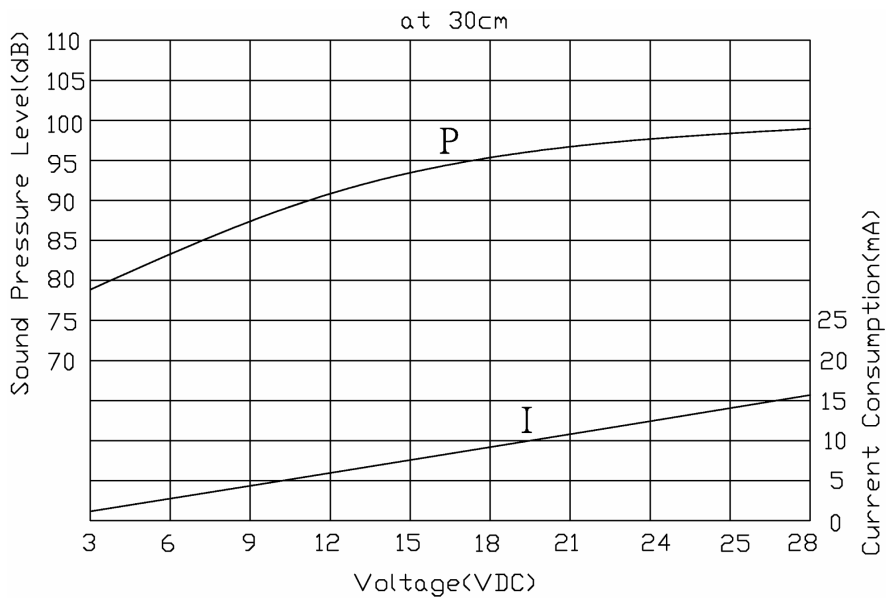

MODEL: CPE-353 | **DESCRIPTION:** PIEZO BUZZER INDICATOR**FEATURES**

- wire leads with panel-mount tabs
- 12 Vdc rating
- 2.8 kHz rated frequency slow pulse

**SPECIFICATIONS**

parameter	conditions/description	min	typ	max	units
rated voltage			12		Vdc
operating voltage		3		28	Vdc
current consumption	at rated voltage			8	mA
rated frequency		2,300	2,800	3,300	Hz
sound pressure level	at 30 cm, rated voltage	81			dB
tone	slow pulse at rated voltage	1.2	1.5	1.8	Hz
dimensions	∅41.8 x 16.0				mm
weight				14.6	g
material	ABS UL94 1/16" HB High Heat (black)				
terminal	wire leads				
operating temperature		-30		85	°C
storage temperature		-40		95	°C
RoHS	yes				

Notes: 1. All specifications measured at 5-35°C, humidity at 45-85%, under 86-106kPa pressure, unless otherwise noted.

MECHANICAL DRAWING

units: mm
tolerance: ±0.5 mm

PERFORMANCE CURVES

P: Voltage vs. Sound Pressure Level
I: Voltage vs. Current Consumption