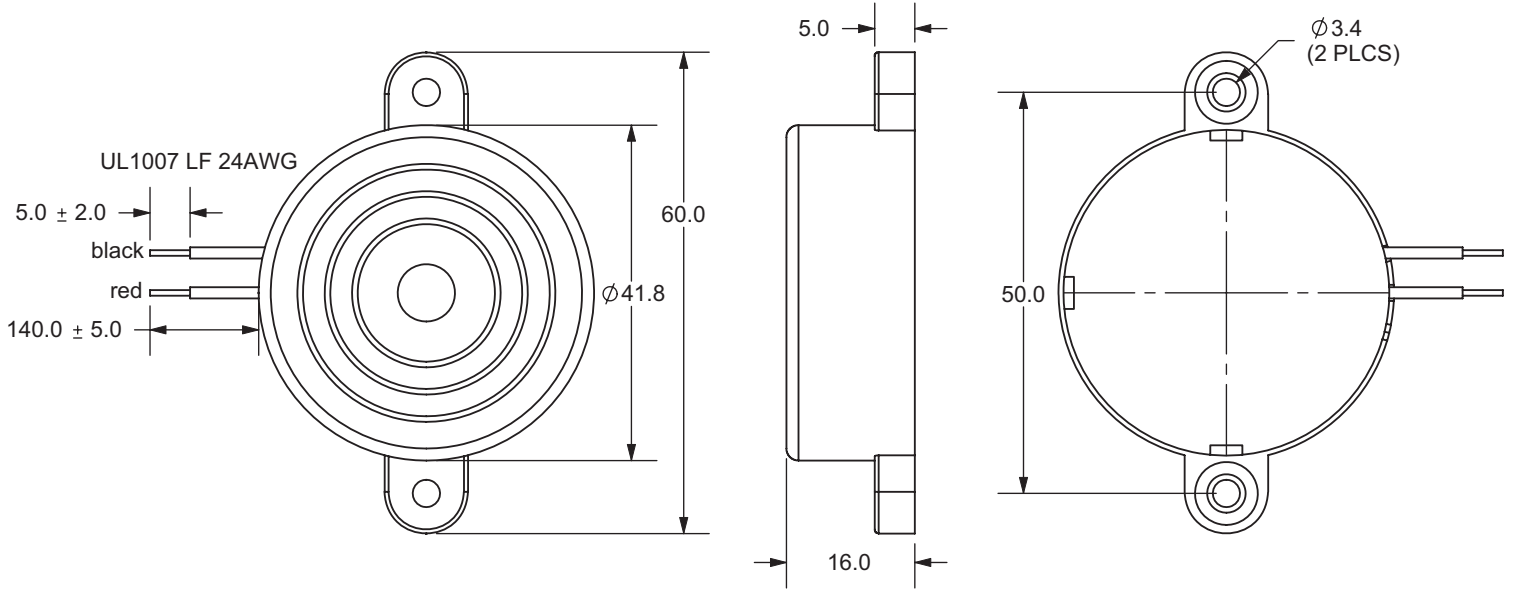

MODEL: CPE-353 | **DESCRIPTION:** PIEZO BUZZER INDICATOR**FEATURES**

- wire leads with panel-mount tabs
- 12 Vdc rating
- 2.8 kHz rated frequency slow pulse

**SPECIFICATIONS**

parameter	conditions/description	min	typ	max	units
rated voltage			12		Vdc
operating voltage		3		28	Vdc
current consumption	at rated voltage			8	mA
rated frequency		2,300	2,800	3,300	Hz
sound pressure level	at 30 cm, rated voltage	81			dB
tone	slow pulse at rated voltage	1.2	1.5	1.8	Hz
dimensions	∅41.8 x 16.0				mm
weight				14.6	g
material	ABS UL94 1/16" HB High Heat (black)				
terminal	wire leads				
operating temperature		-30		85	°C
storage temperature		-40		95	°C
RoHS	yes				

Notes: 1. All specifications measured at 5-35°C, humidity at 45-85%, under 86-106kPa pressure, unless otherwise noted.

MECHANICAL DRAWING

units: mm
tolerance: ±0.5 mm

PERFORMANCE CURVES

P: Voltage vs. Sound Pressure Level
I: Voltage vs. Current Consumption