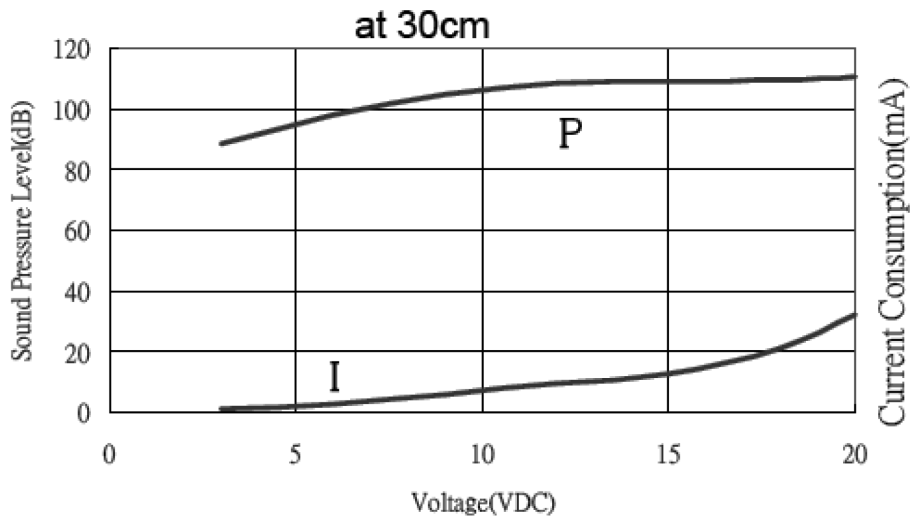

**MODEL:** CPE-350A | **DESCRIPTION:** PIEZO BUZZER INDICATOR**FEATURES**

- wire leads with panel-mount tabs
- 12 Vdc rating
- 92 dB
- 2.8 kHz rated frequency

**SPECIFICATIONS**

parameter	conditions/description	min	typ	max	units
rated voltage			12		Vdc
operating voltage		3		20	Vdc
current consumption	at rated voltage			12	mA
rated frequency		2,300	2,800	3,300	Hz
sound pressure level	at 30 cm, rated voltage	92			dB
dimensions	∅41.8 x 16.0				mm
weight				14.6	g
material	ABS UL94 1/16" HB High Heat (black)				
terminal	wire leads				
operating temperature		-30		85	°C
storage temperature		-40		95	°C
RoHS	yes				

Notes: 1. All specifications measured at 5-35°C, humidity at 45-85%, under 86-106kPa pressure, unless otherwise noted.

## PERFORMANCE CURVES

P: Voltage vs. Sound Pressure Level  
I: Voltage vs. Current Consumption