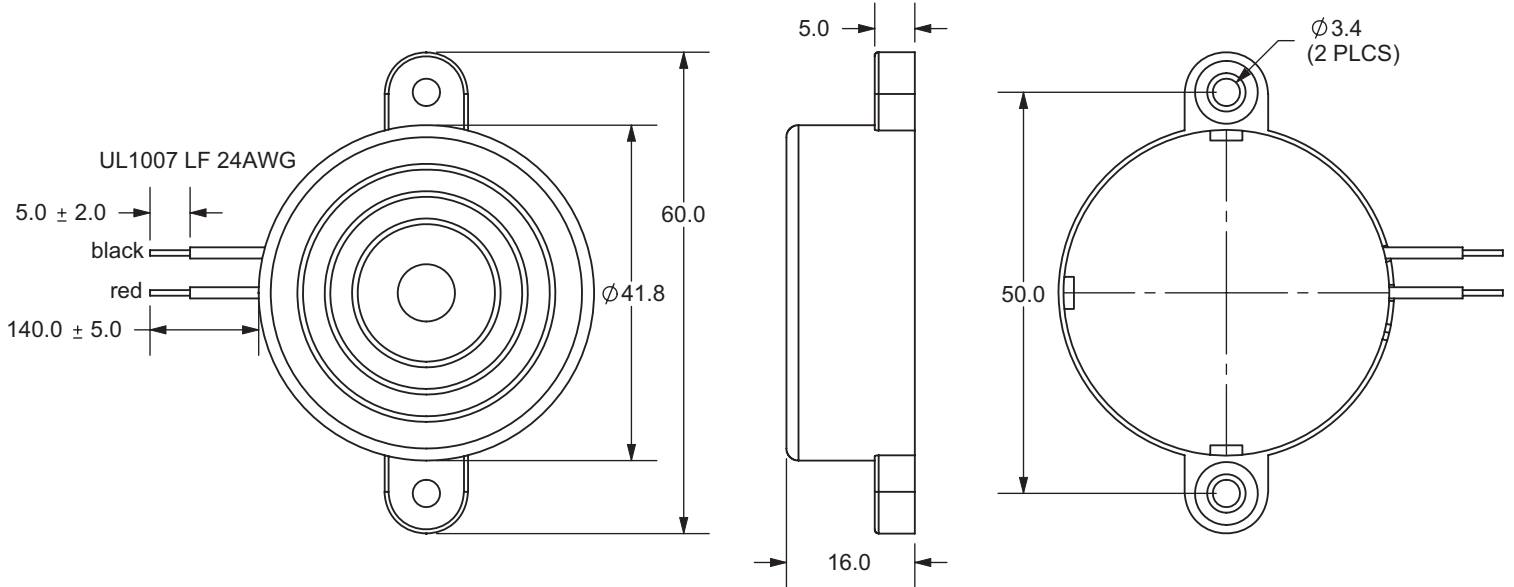

MECHANICAL DRAWING

units: mm
tolerance: ±0.5 mm