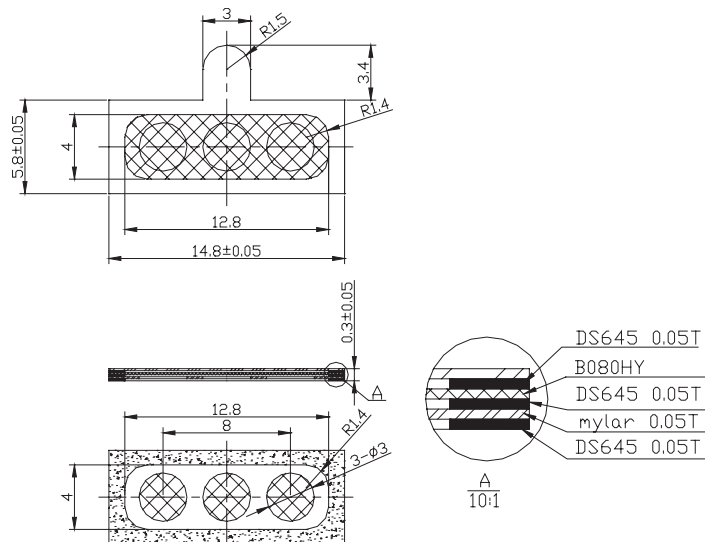

MODEL: CMR-15062S-67 | DESCRIPTION: RECEIVER

FEATURES

- IP67 rated face
- protection against dust and water ingress
- dynamic receiver
- small footprint
- spring contacts

SPECIFICATIONS

parameter	conditions/description	min	typ	max	units
input power			20	30	mW
impedance	at 1.0 kHz, 0.8 Vrms in free air	27.2	32	36.8	Ω
coil resistance		23.8	28	32.2	Ω
resonant frequency [Fo]	at 0.8 Vrms in free air	440	550	660	Hz
frequency response		300		7,000	Hz
sound pressure level	at 1 kHz with Type 3.2 HL Ear, 0.8 Vrms	114	117	120	dB
distortion	see THD curve				%
buzz, rattle, etc.	must be normal at sine wave, 0.3-7 kHz		0.8		Vrms
polarity	cone moves forward w/ positive dc current to "+" terminal				
dimensions	15 x 6 x 2				mm
magnet	Nd-Fe-B				
cone material	PEEK				
weight			0.4		g
operating temperature		-20		70	$^{\circ}\text{C}$
storage temperature		-40		85	$^{\circ}\text{C}$
RoHS	yes				
IP level	IP67 [front side]				

Notes: 1. All specifications measured at 15-35 $^{\circ}\text{C}$, humidity at 25-75%, under 86-106 kPa pressure, unless otherwise noted.

MECHANICAL DRAWING

units: mm
tolerance: ± 0.2 mm

MECHANICAL DRAWING (GASKET)

RESPONSE CURVES

Frequency Response Curve

Total Harmonic Distortion Curve

PACKAGING

units: mm

Tray QTY: 200 pcs per tray
 Carton Size: 345 x 260 x 390 mm
 Carton QTY: 6,800 pcs per carton

200PCSx1=200PCS/tray

6800PCSx1=6800PCS/box

200PCSx34=6800PCS/stack

BIG BOX

6	#
X	→
MODEL:	
QTY:	PCS
N.W:	Kg
G.W:	kg
SIZE:	34.5X26X39 cm
LOT NO	

REVISION HISTORY

rev.	description	date
1.0	initial release	07/24/2018
1.01	brand update	01/23/2020
1.02	logo, datasheet style update	08/05/2022
1.03	updated datasheet	05/20/2024
1.04	CUI Devices rebranded to Same Sky	09/12/2024