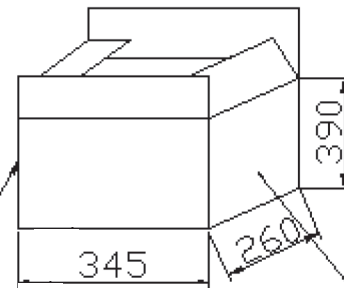

MODEL: CMR-15062S-67 | DESCRIPTION: RECEIVER

FEATURES

- IP67 rated face
- protection against dust and water ingress
- dynamic receiver
- small footprint
- spring contacts

SPECIFICATIONS

parameter	conditions/description	min	typ	max	units
input power			20	30	mW
impedance	at 1.0 kHz, 0.8 Vrms in free air	27.2	32	36.8	Ω
coil resistance		23.8	28	32.2	Ω
resonant frequency [Fo]	at 0.8 Vrms in free air	440	550	660	Hz
frequency response		300		7,000	Hz
sound pressure level	at 1 kHz with Type 3.2 HL Ear, 0.8 Vrms	114	117	120	dB
distortion	see THD curve				%
buzz, rattle, etc.	must be normal at sine wave, 0.3-7 kHz		0.8		Vrms
polarity	cone moves forward w/ positive dc current to "+" terminal				
dimensions	15 x 6 x 2				mm
magnet	Nd-Fe-B				
cone material	PEEK				
weight			0.4		g
operating temperature		-20		70	$^{\circ}\text{C}$
storage temperature		-40		85	$^{\circ}\text{C}$
RoHS	yes				
IP level	IP67 [front side]				

RESPONSE CURVES

Frequency Response Curve

Total Harmonic Distortion Curve

PACKAGING

units: mm

Tray QTY: 200 pcs per tray
 Carton Size: 345 x 260 x 390 mm
 Carton QTY: 6,800 pcs per carton

200PCSx1=200PCS/tray

6800PCSx1=6800PCS/box

200PCSx34=6800PCS/stack

BIG BOX

6	#
X	→
MODEL:	
QTY:	PCS
N.W:	Kg
G.W:	kg
SIZE:	34.5X26X39 cm
LOT NO	

REVISION HISTORY

rev.	description	date
1.0	initial release	07/24/2018
1.01	brand update	01/23/2020
1.02	logo, datasheet style update	08/05/2022
1.03	updated datasheet	05/20/2024
1.04	CUI Devices rebranded to Same Sky	09/12/2024