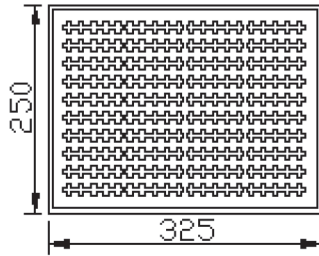

MODEL: CMR-15062S-67 | DESCRIPTION: RECEIVER

FEATURES

- IP67 rated face
- protection against dust and water ingress
- dynamic receiver
- small footprint
- spring contacts

SPECIFICATIONS

parameter	conditions/description	min	typ	max	units
input power			20	30	mW
impedance	at 1.0 kHz, 0.8 Vrms in free air	27.2	32	36.8	Ω
coil resistance		23.8	28	32.2	Ω
resonant frequency [Fo]	at 0.8 Vrms in free air	440	550	660	Hz
frequency response		300		7,000	Hz
sound pressure level	at 1 kHz with Type 3.2 HL Ear, 0.8 Vrms	114	117	120	dB
distortion	see THD curve				%
buzz, rattle, etc.	must be normal at sine wave, 0.3-7 kHz		0.8		Vrms
polarity	cone moves forward w/ positive dc current to "+" terminal				
dimensions	15 x 6 x 2				mm
magnet	Nd-Fe-B				
cone material	PEEK				
weight			0.4		g
operating temperature		-20		70	$^{\circ}\text{C}$
storage temperature		-40		85	$^{\circ}\text{C}$
RoHS	yes				
IP level	IP67 [front side]				

RESPONSE CURVES

Frequency Response Curve

Total Harmonic Distortion Curve

PACKAGING

units: mm

Tray QTY: 200 pcs per tray
 Carton Size: 345 x 260 x 390 mm
 Carton QTY: 6,800 pcs per carton

200PCSx1=200PCS/tray

6800PCSx1=6800PCS/box

200PCSx34=6800PCS/stack

BIG BOX

6	#
X	→
MODEL:	
QTY:	PCS
N.W:	Kg
G.W:	kg
SIZE:	34.5X26X39 cm
LOT NO	

REVISION HISTORY

rev.	description	date
1.0	initial release	07/24/2018
1.01	brand update	01/23/2020
1.02	logo, datasheet style update	08/05/2022
1.03	updated datasheet	05/20/2024
1.04	CUI Devices rebranded to Same Sky	09/12/2024