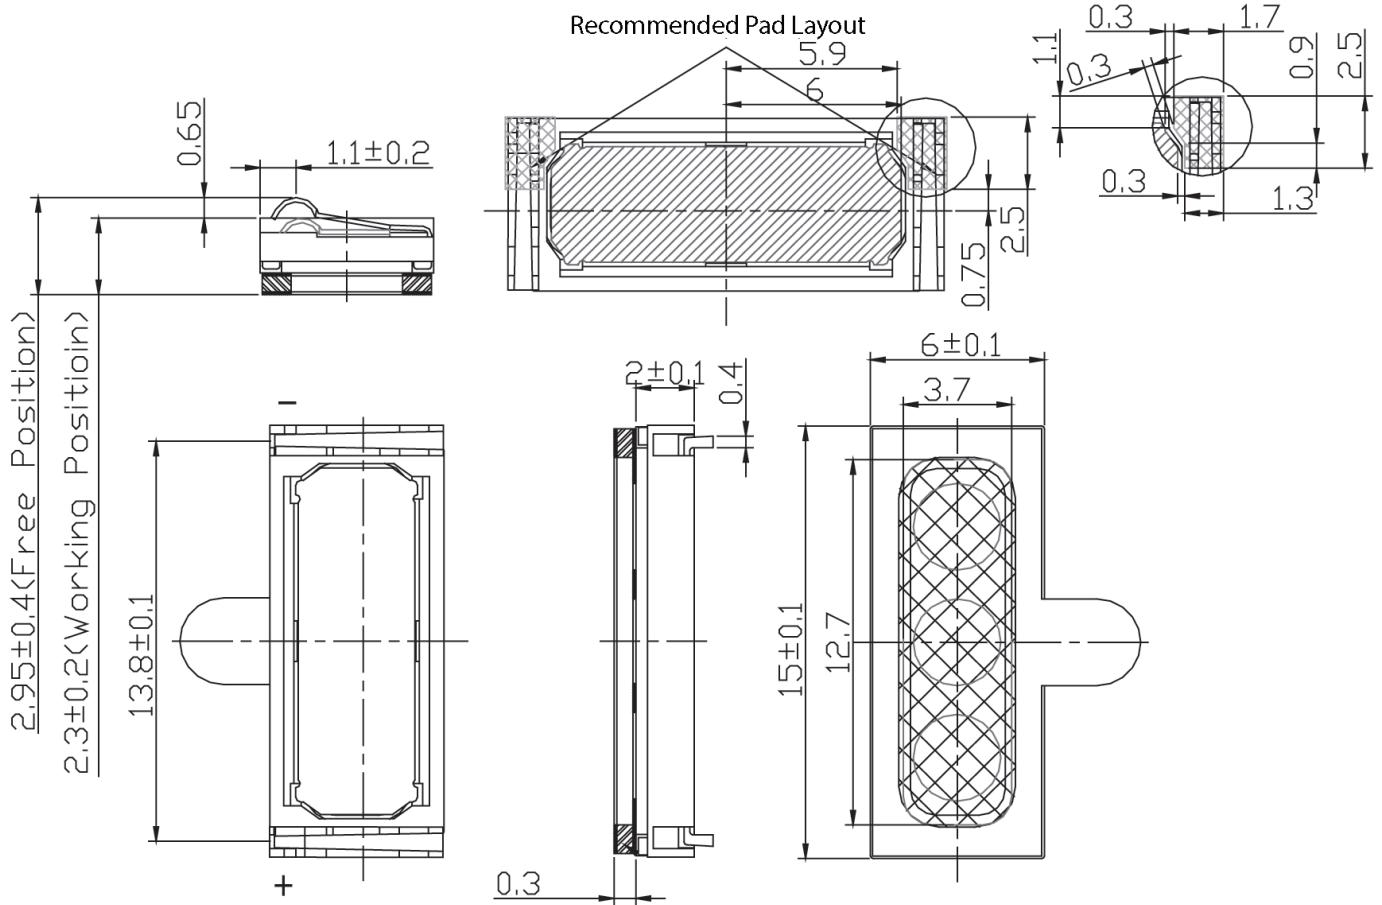

MODEL: CMR-15062S-67 | DESCRIPTION: RECEIVER

FEATURES

- IP67 rated face
- protection against dust and water ingress
- dynamic receiver
- small footprint
- spring contacts

SPECIFICATIONS

parameter	conditions/description	min	typ	max	units
input power			20	30	mW
impedance	at 1.0 kHz, 0.8 Vrms in free air	27.2	32	36.8	Ω
coil resistance		23.8	28	32.2	Ω
resonant frequency [Fo]	at 0.8 Vrms in free air	440	550	660	Hz
frequency response		300		7,000	Hz
sound pressure level	at 1 kHz with Type 3.2 HL Ear, 0.8 Vrms	114	117	120	dB
distortion	see THD curve				%
buzz, rattle, etc.	must be normal at sine wave, 0.3-7 kHz		0.8		Vrms
polarity	cone moves forward w/ positive dc current to "+" terminal				
dimensions	15 x 6 x 2				mm
magnet	Nd-Fe-B				
cone material	PEEK				
weight			0.4		g
operating temperature		-20		70	$^{\circ}\text{C}$
storage temperature		-40		85	$^{\circ}\text{C}$
RoHS	yes				
IP level	IP67 [front side]				

Notes: 1. All specifications measured at 15-35 $^{\circ}\text{C}$, humidity at 25-75%, under 86-106 kPa pressure, unless otherwise noted.

MECHANICAL DRAWING

units: mm
tolerance: ± 0.2 mm

MECHANICAL DRAWING (GASKET)

RESPONSE CURVES

Frequency Response Curve

Total Harmonic Distortion Curve

PACKAGING

units: mm

Tray QTY: 200 pcs per tray
 Carton Size: 345 x 260 x 390 mm
 Carton QTY: 6,800 pcs per carton

200PCSx1=200PCS/tray

6800PCSx1=6800PCS/box

200PCSx34=6800PCS/stack

BIG BOX

6	#
X	→
MODEL:	
QTY:	PCS
N.W:	Kg
G.W:	kg
SIZE:	34.5X26X39 cm
LOT NO	

REVISION HISTORY

rev.	description	date
1.0	initial release	07/24/2018
1.01	brand update	01/23/2020
1.02	logo, datasheet style update	08/05/2022
1.03	updated datasheet	05/20/2024
1.04	CUI Devices rebranded to Same Sky	09/12/2024