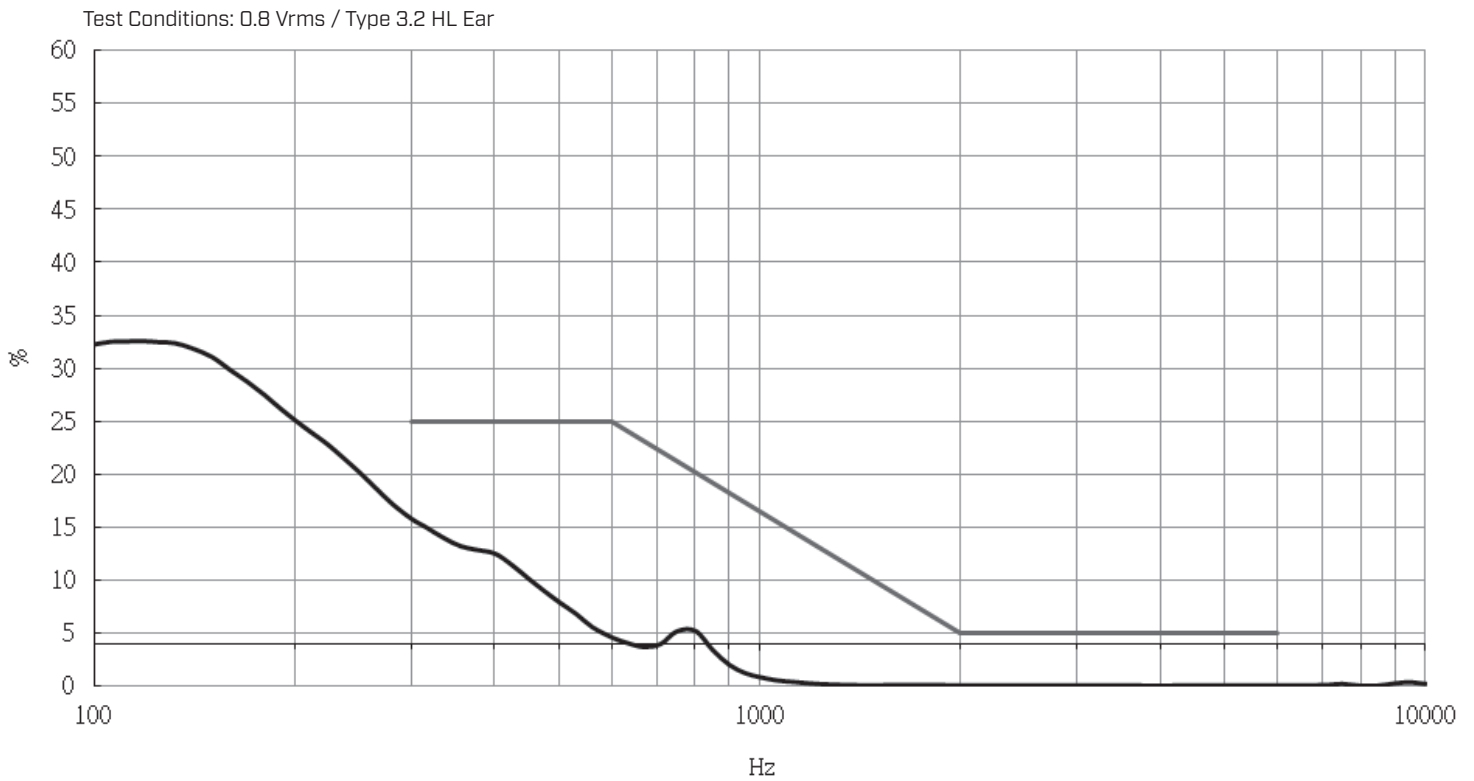

Total Harmonic Distortion Curve