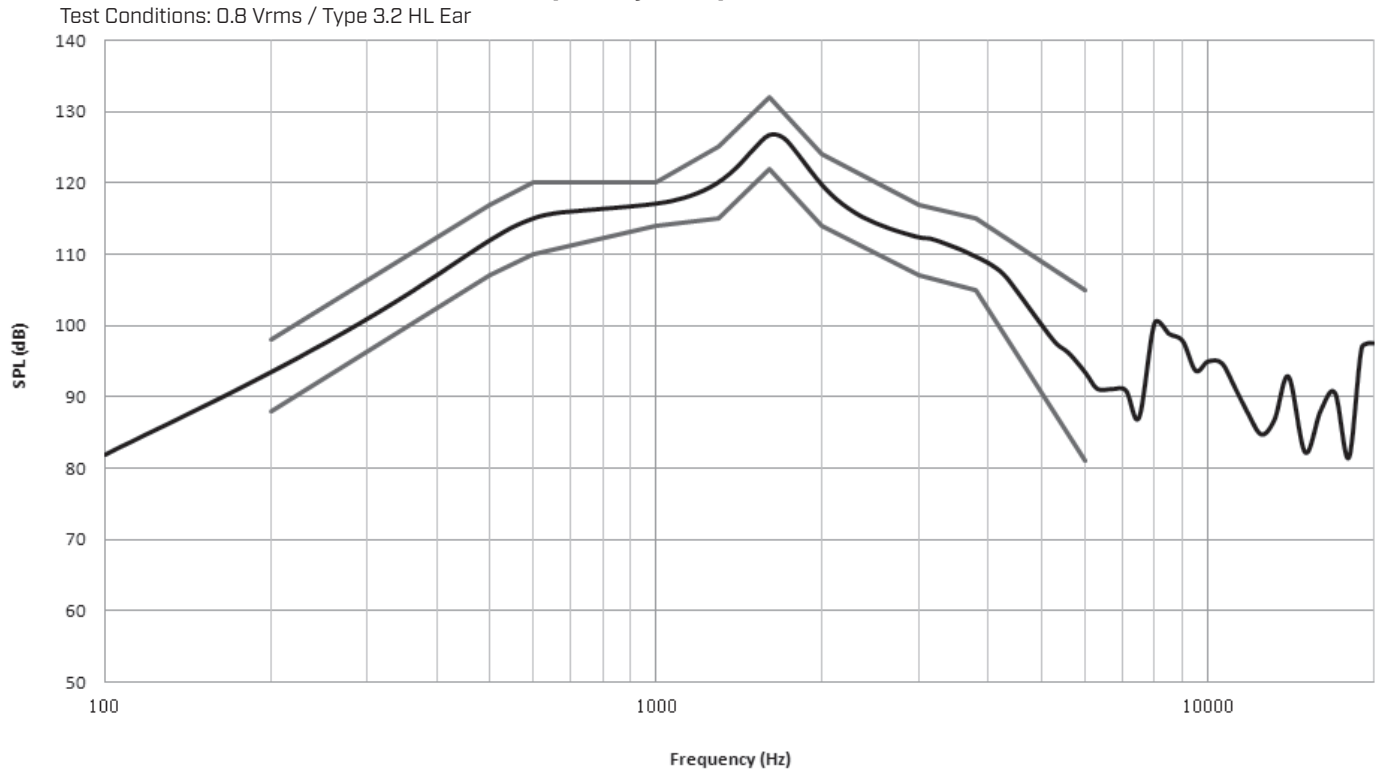

RESPONSE CURVES

Frequency Response Curve