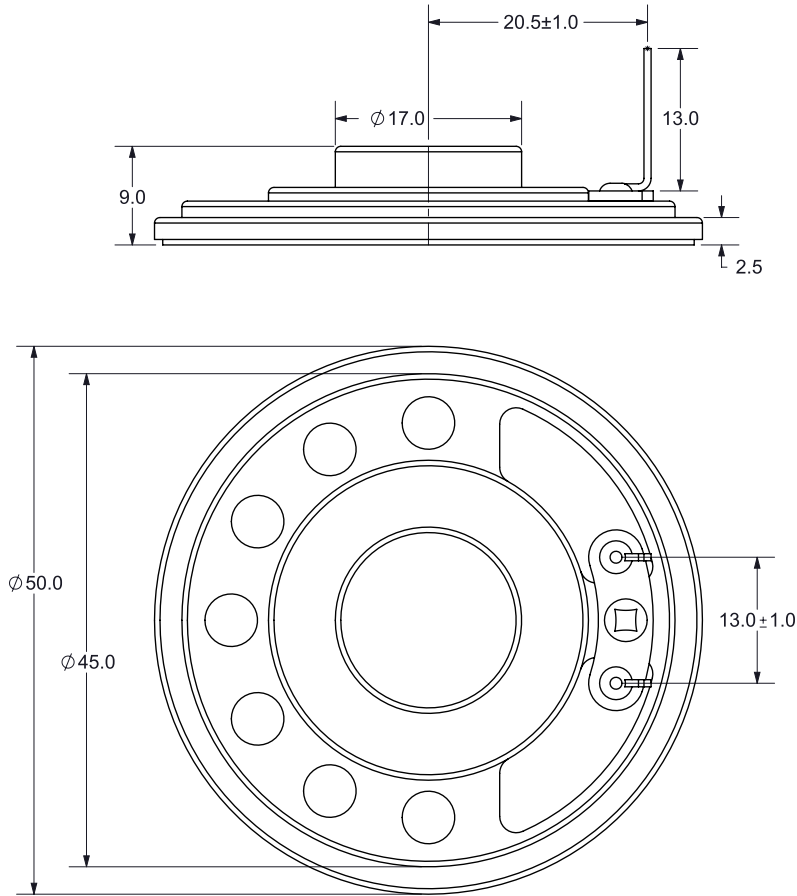

MODEL: CLS0501MP | **DESCRIPTION:** SPEAKER**FEATURES**

- 0.2 W nominal input
- 600 Hz resonant frequency
- solder pins

**SPECIFICATIONS**

parameter	conditions/description	min	typ	max	units
input power			0.2	0.5	W
impedance		6.8	8	9.2	Ω
resonant frequency (Fo)		480	600	720	Hz
frequency response		Fo		13,000	Hz
sound pressure level	at 0.2 W, 50 cm, avg 0.9, 1.2, 1.5, 1.8 kHz	77	80	83	dB
buzz, rattle, etc.	must be normal at sine wave			1.26	V
distortion	at 1.0 kHz, 0.2 W			10	%
dimensions	$\varnothing 50 \times 9$				mm
magnet	Nd-Fe-B				
cone material	PET				
terminal	solder pins				
operating temperature		-25		60	$^{\circ}\text{C}$
RoHS	yes				

MECHANICAL DRAWING

units: mm
tolerance: ± 0.3 mm

FREQUENCY RESPONSE CURVE

parameter	conditions/description
potentiometer range	50 dB
rectifier	RMS
lower limit frequency	20 Hz
zero level	50 dB

REVISION HISTORY