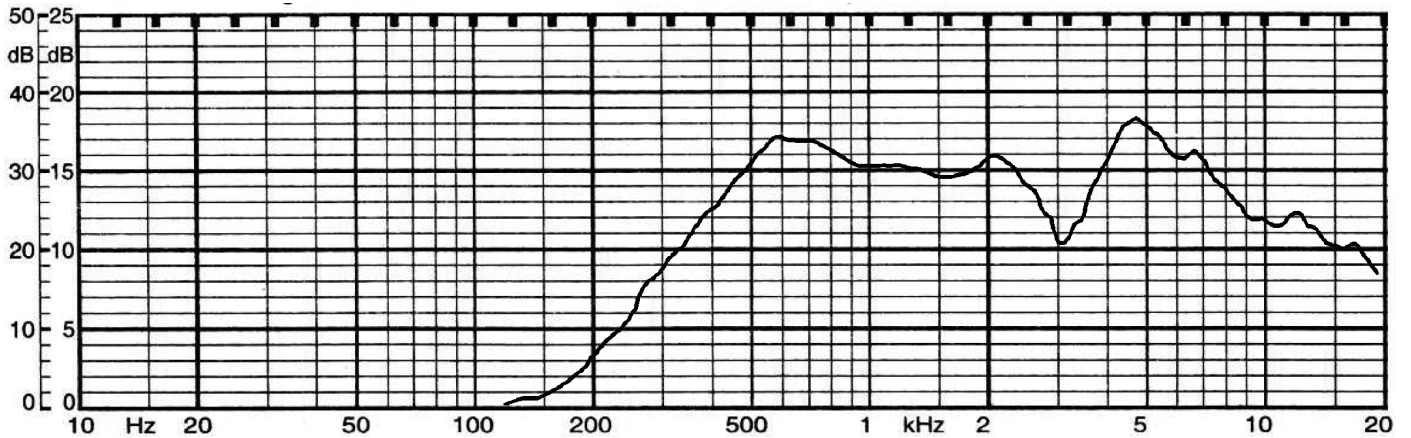

MODEL: CLS0501MP | **DESCRIPTION:** SPEAKER**FEATURES**

- 0.2 W nominal input
- 600 Hz resonant frequency
- solder pins

**SPECIFICATIONS**

parameter	conditions/description	min	typ	max	units
input power			0.2	0.5	W
impedance		6.8	8	9.2	Ω
resonant frequency (Fo)		480	600	720	Hz
frequency response		Fo		13,000	Hz
sound pressure level	at 0.2 W, 50 cm, avg 0.9, 1.2, 1.5, 1.8 kHz	77	80	83	dB
buzz, rattle, etc.	must be normal at sine wave			1.26	V
distortion	at 1.0 kHz, 0.2 W			10	%
dimensions	$\varnothing 50 \times 9$				mm
magnet	Nd-Fe-B				
cone material	PET				
terminal	solder pins				
operating temperature		-25		60	$^{\circ}\text{C}$
RoHS	yes				

MECHANICAL DRAWING

units: mm
tolerance: ± 0.3 mm

FREQUENCY RESPONSE CURVE

parameter	conditions/description
potentiometer range	50 dB
rectifier	RMS
lower limit frequency	20 Hz
zero level	50 dB

REVISION HISTORY