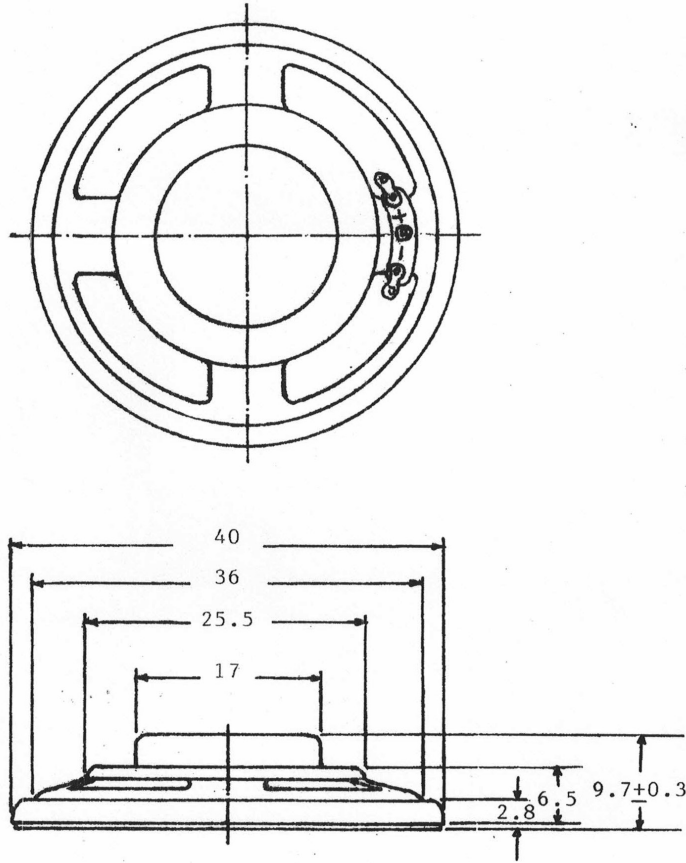

MODEL: CLS0401M | DESCRIPTION: SPEAKER

FEATURES

- 40 mm round frame
- 8 Ω impedance
- rated 0.2 W
- neodymium magnet
- PET cone

SPECIFICATIONS

parameter	conditions/description	min	typ	max	units
input power			0.2	0.5	W
impedance	at 800 Hz, 1.0 V	6.8	8	9.2	Ω
resonant frequency (Fo)	at Fo, 1.0 V	480	600	720	Hz
frequency response		Fo		8,000	Hz
sound pressure level	at 0.2 W, 50 cm, avg at 1.0, 1.5, 1.8, 2.0 kHz	77	80	83	dB
buzz, rattle, etc.	must be normal at sine wave, frequency range			1.26	V
dimensions	\varnothing 40 x 9.7				mm
magnet	Nd-Fe-B				
cone material	PET				
terminal	solder eyelets				
operating temperature		-25		60	$^{\circ}$ C
RoHS	yes				

MECHANICAL DRAWING

units: mm
tolerance: ± 0.3 mm

FREQUENCY RESPONSE CURVE

parameter	conditions/description
potentiometer range	50 dB
rectifier	RMS
lower limit frequency	20 Hz
wr. speed	100 mm/sec
zero level	60 dB