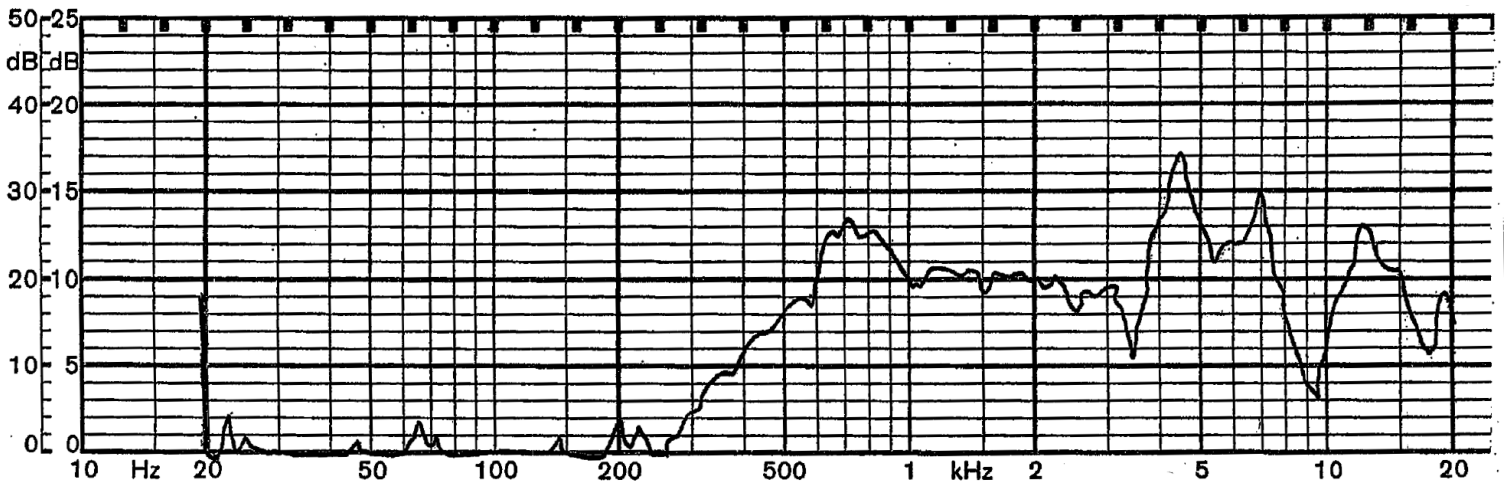

MODEL: CLS0401M | DESCRIPTION: SPEAKER

FEATURES

- 40 mm round frame
- 8 Ω impedance
- rated 0.2 W
- neodymium magnet
- PET cone

SPECIFICATIONS

parameter	conditions/description	min	typ	max	units
input power			0.2	0.5	W
impedance	at 800 Hz, 1.0 V	6.8	8	9.2	Ω
resonant frequency (Fo)	at Fo, 1.0 V	480	600	720	Hz
frequency response		Fo		8,000	Hz
sound pressure level	at 0.2 W, 50 cm, avg at 1.0, 1.5, 1.8, 2.0 kHz	77	80	83	dB
buzz, rattle, etc.	must be normal at sine wave, frequency range			1.26	V
dimensions	\varnothing 40 x 9.7				mm
magnet	Nd-Fe-B				
cone material	PET				
terminal	solder eyelets				
operating temperature		-25		60	$^{\circ}$ C
RoHS	yes				

MECHANICAL DRAWING

units: mm
tolerance: ± 0.3 mm

FREQUENCY RESPONSE CURVE

parameter	conditions/description
potentiometer range	50 dB
rectifier	RMS
lower limit frequency	20 Hz
wr. speed	100 mm/sec
zero level	60 dB