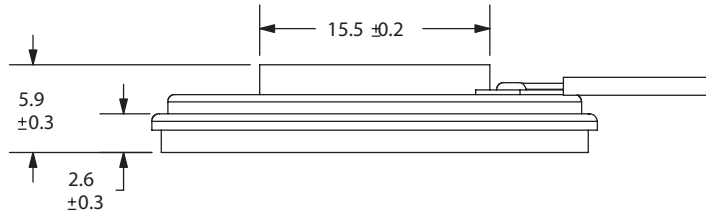

MODEL: CLS0301-L152 | **DESCRIPTION:** SPEAKER**FEATURES**

- 30 mm
- round frame
- 1.0 W
- 8 Ω
- neodymium magnet
- paper cone
- wire leads

**SPECIFICATIONS**

parameter	conditions/description	min	typ	max	units
input power			1.0	2.0	W
impedance	at 1.0 kHz, 1.0 V	6.8	8	9.2	Ω
resonant frequency (Fo)	at 1.0 V	440	550	660	Hz
frequency response		Fo		20,000	Hz
sound pressure level	at 1.0 W, 50 cm, avg at 0.8, 1.0, 1.2, 1.5 kHz	83	86	89	dB
buzz, rattle, etc.	must be normal at sine wave			2.83	V
dimensions	\varnothing 30 x 5.9				mm
magnet	Nd-Fe-B				
cone material	paper				
terminal	wire leads				
weight			6.5		g
operating temperature		-25		70	$^{\circ}$ C
hand soldering	for maximum 3 seconds	340	350	360	$^{\circ}$ C
RoHS	yes				

MECHANICAL DRAWING

units: mm

wire: UL1007 28 AWG
length: 152 mm

FREQUENCY RESPONSE CURVE

parameter	conditions/description
potentiometer range	50 dB
rectifier	RMS
lower limit frequency	20 Hz
wr. speed	100 mm/sec
zero level	60 dB