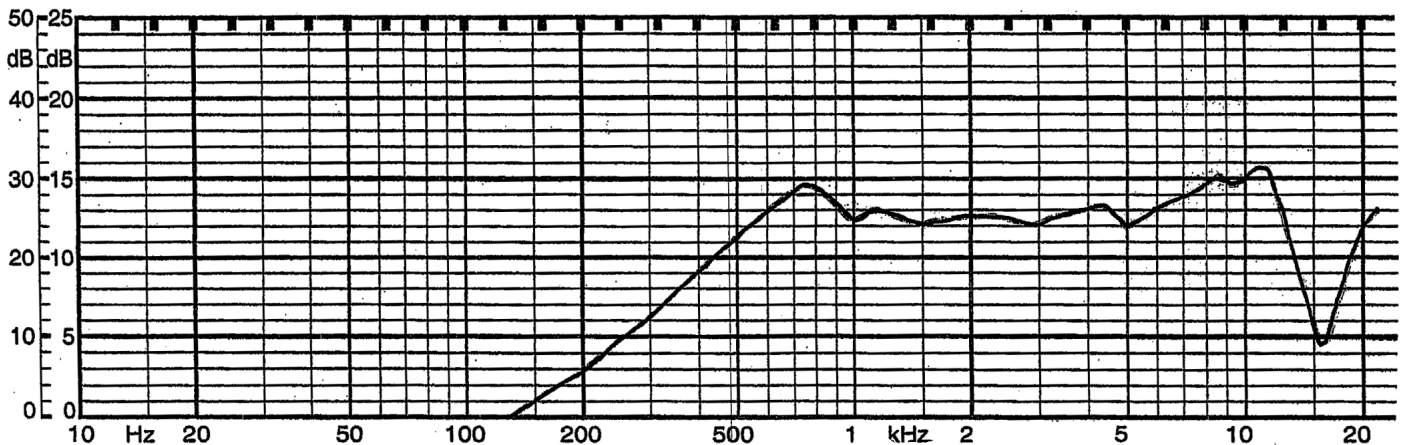

MODEL: CLS0301-L152 | **DESCRIPTION:** SPEAKER**FEATURES**

- 30 mm
- round frame
- 1.0 W
- 8 Ω
- neodymium magnet
- paper cone
- wire leads

**SPECIFICATIONS**

parameter	conditions/description	min	typ	max	units
input power			1.0	2.0	W
impedance	at 1.0 kHz, 1.0 V	6.8	8	9.2	Ω
resonant frequency (Fo)	at 1.0 V	440	550	660	Hz
frequency response		Fo		20,000	Hz
sound pressure level	at 1.0 W, 50 cm, avg at 0.8, 1.0, 1.2, 1.5 kHz	83	86	89	dB
buzz, rattle, etc.	must be normal at sine wave			2.83	V
dimensions	\varnothing 30 x 5.9				mm
magnet	Nd-Fe-B				
cone material	paper				
terminal	wire leads				
weight			6.5		g
operating temperature		-25		70	$^{\circ}$ C
hand soldering	for maximum 3 seconds	340	350	360	$^{\circ}$ C
RoHS	yes				

MECHANICAL DRAWING

units: mm

wire: UL1007 28 AWG
length: 152 mm

FREQUENCY RESPONSE CURVE

parameter	conditions/description
potentiometer range	50 dB
rectifier	RMS
lower limit frequency	20 Hz
wr. speed	100 mm/sec
zero level	60 dB