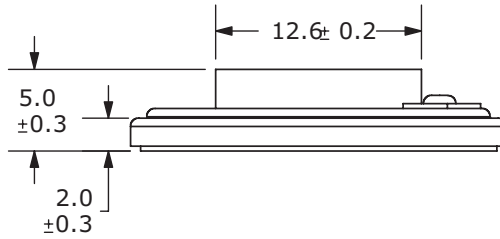

MODEL: CLS0231MA-1 | **DESCRIPTION:** SPEAKER**FEATURES**

- 23 mm
- round frame
- 0.5 W
- 8 Ω
- neodymium magnet
- PET cone

**SPECIFICATIONS**

parameter	conditions/description	min	typ	max	units
input power			0.5	1.0	W
impedance	at 1.0 kHz, 1.0 V	6.8	8	9.2	Ω
resonant frequency (Fo)	at 1.0 V	504	630	756	Hz
frequency response		Fo		18,000	Hz
sound pressure level	at 1.0 W, 50 cm, avg at 0.8, 1.0, 1.2, 1.5 kHz	85	88	91	dB
buzz, rattle, etc.	must be normal at sine wave			2.0	V
dimensions	\varnothing 23 x 5				mm
magnet	Nd-Fe-B				
cone material	PET				
terminal	solder pads				
operating temperature		-25		60	$^{\circ}$ C
hand soldering	for maximum 3 seconds	340	350	360	$^{\circ}$ C
RoHS	yes				

MECHANICAL DRAWING

units: mm

FREQUENCY RESPONSE CURVE

parameter	conditions/description
potentiometer range	50 dB
rectifier	RMS
lower limit frequency	20 Hz
wr. speed	100 mm/sec
zero level	60 dB

REVISION HISTORY