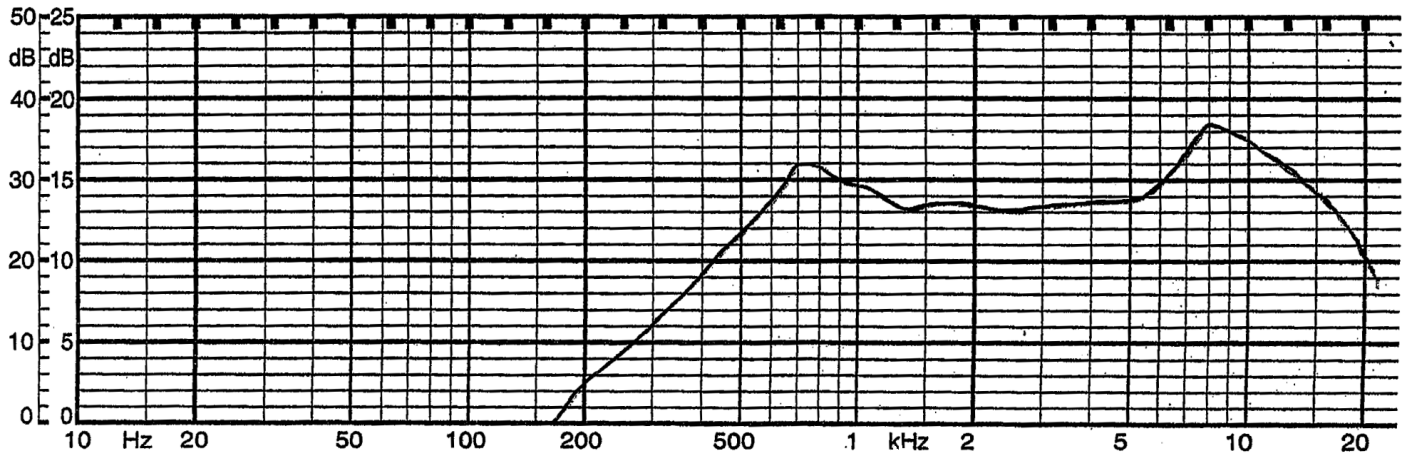

MODEL: CLS0231MA-1 | **DESCRIPTION:** SPEAKER**FEATURES**

- 23 mm
- round frame
- 0.5 W
- 8 Ω
- neodymium magnet
- PET cone

**SPECIFICATIONS**

parameter	conditions/description	min	typ	max	units
input power			0.5	1.0	W
impedance	at 1.0 kHz, 1.0 V	6.8	8	9.2	Ω
resonant frequency (Fo)	at 1.0 V	504	630	756	Hz
frequency response		Fo		18,000	Hz
sound pressure level	at 1.0 W, 50 cm, avg at 0.8, 1.0, 1.2, 1.5 kHz	85	88	91	dB
buzz, rattle, etc.	must be normal at sine wave			2.0	V
dimensions	\varnothing 23 x 5				mm
magnet	Nd-Fe-B				
cone material	PET				
terminal	solder pads				
operating temperature		-25		60	$^{\circ}$ C
hand soldering	for maximum 3 seconds	340	350	360	$^{\circ}$ C
RoHS	yes				

MECHANICAL DRAWING

units: mm

FREQUENCY RESPONSE CURVE

parameter	conditions/description
potentiometer range	50 dB
rectifier	RMS
lower limit frequency	20 Hz
wr. speed	100 mm/sec
zero level	60 dB

REVISION HISTORY