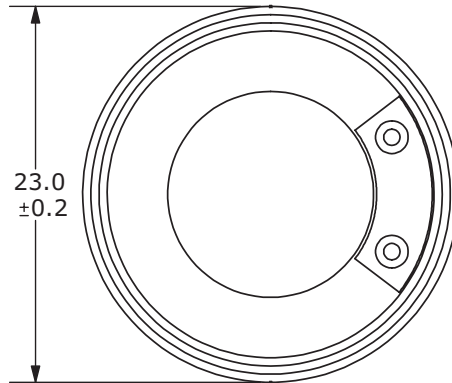

MODEL: CLS0231MA-1 | **DESCRIPTION:** SPEAKER**FEATURES**

- 23 mm
- round frame
- 0.5 W
- 8 Ω
- neodymium magnet
- PET cone

**SPECIFICATIONS**

parameter	conditions/description	min	typ	max	units
input power			0.5	1.0	W
impedance	at 1.0 kHz, 1.0 V	6.8	8	9.2	Ω
resonant frequency (Fo)	at 1.0 V	504	630	756	Hz
frequency response		Fo		18,000	Hz
sound pressure level	at 1.0 W, 50 cm, avg at 0.8, 1.0, 1.2, 1.5 kHz	85	88	91	dB
buzz, rattle, etc.	must be normal at sine wave			2.0	V
dimensions	\varnothing 23 x 5				mm
magnet	Nd-Fe-B				
cone material	PET				
terminal	solder pads				
operating temperature		-25		60	$^{\circ}$ C
hand soldering	for maximum 3 seconds	340	350	360	$^{\circ}$ C
RoHS	yes				

MECHANICAL DRAWING

units: mm

FREQUENCY RESPONSE CURVE

parameter	conditions/description
potentiometer range	50 dB
rectifier	RMS
lower limit frequency	20 Hz
wr. speed	100 mm/sec
zero level	60 dB

REVISION HISTORY