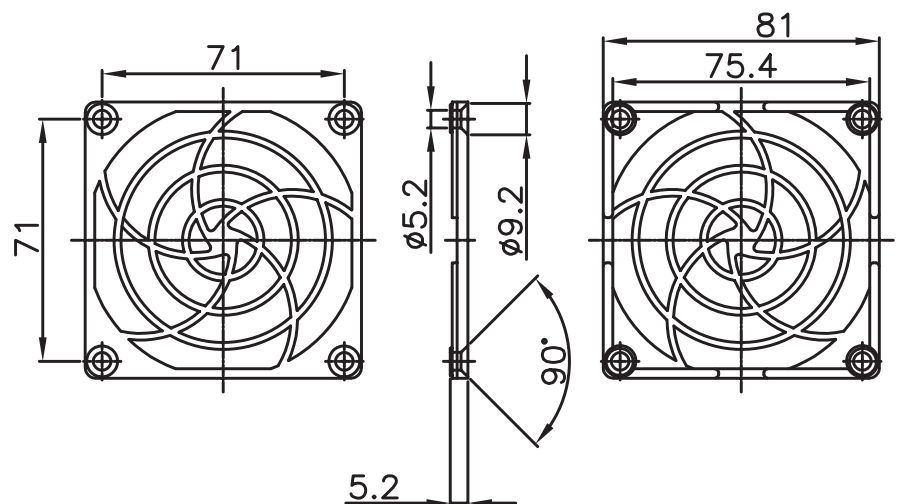

MODEL: CFFA-800 | **DESCRIPTION:** FAN FILTER

FEATURES

- 83.8 x 83.8 mm fan filter
- 71 mm pitch
- for use with 80 mm fan

MECHANICAL DRAWING

units: mm
tolerance: ±1.0 mm
unless otherwise noted

DESCRIPTION	MATERIAL	PLATING/COLOR
housing	PA-707 (UL94HB)	black
media	polyurethane foam (30 PPI)	

UPPER HOUSING

LOWER HOUSING