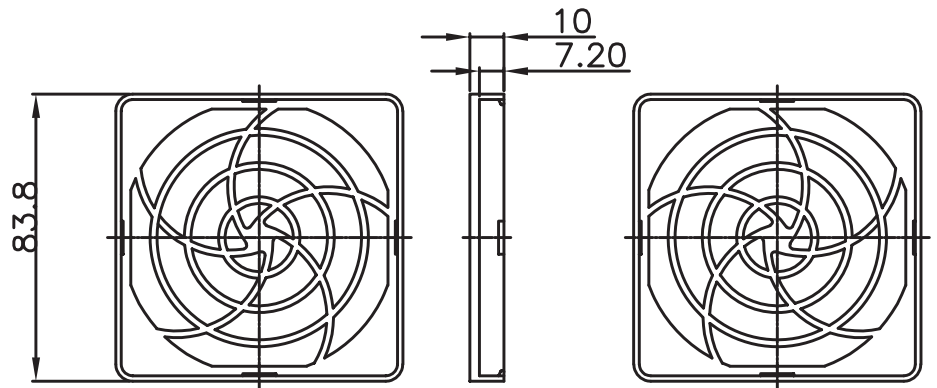

MECHANICAL DRAWING

units: mm
tolerance: ±1.0 mm
unless otherwise noted

DESCRIPTION	MATERIAL	PLATING/COLOR
housing	PA-707 (UL94HB)	black
media	polyurethane foam (30 PPI)	

UPPER HOUSING

LOWER HOUSING