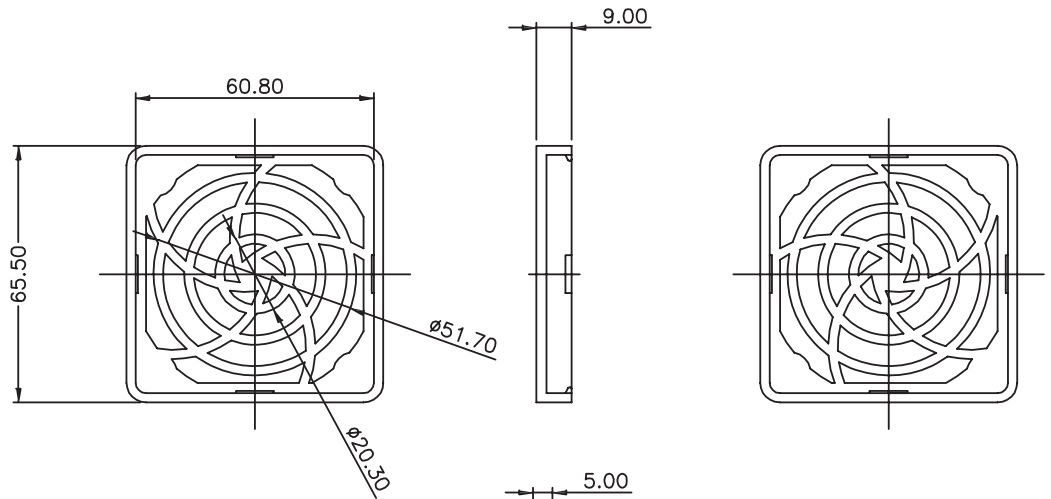

MECHANICAL DRAWING

units: mm
tolerance: ±1.0 mm
unless otherwise noted

DESCRIPTION	MATERIAL	PLATING/COLOR
housing	PA-707 (UL94HB)	black
media	polyurethane foam (30 PPI)	

UPPER HOUSING