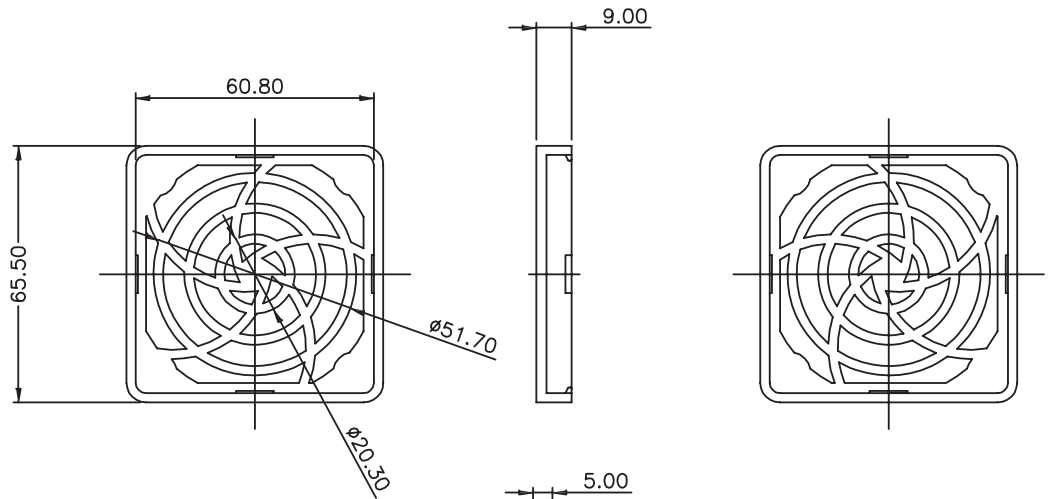

**MODEL:** CFFA-600 | **DESCRIPTION:** FAN FILTER

**FEATURES**

- 65.5 x 65.5 mm fan filter
- 50.0 mm pitch
- for use with 60 mm fan

**MECHANICAL DRAWING**

units: mm  
tolerance: ±1.0 mm  
unless otherwise noted

DESCRIPTION	MATERIAL	PLATING/COLOR
housing	PA-707 (UL94HB)	black
media	polyurethane foam (30 PPI)	

UPPER HOUSING

LOWER HOUSING