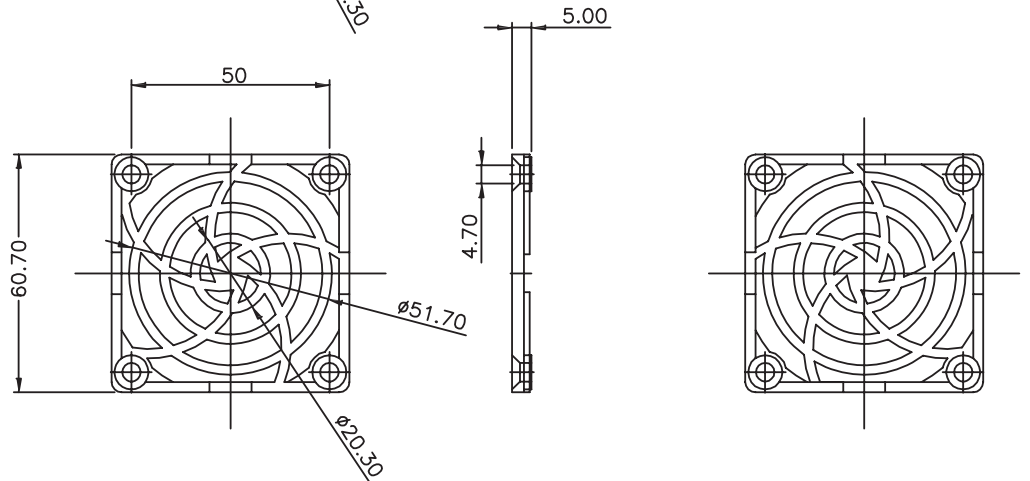

LOWER HOUSING