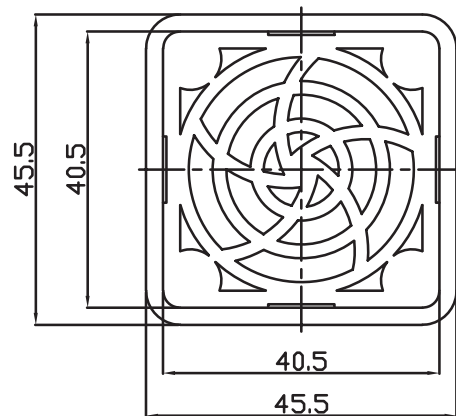

MECHANICAL DRAWING

units: mm
tolerance: ±1.0 mm
unless otherwise noted

DESCRIPTION	MATERIAL	PLATING/COLOR
housing	PA-707 (UL94HB)	black
media	polyurethane foam (30 PPI)	

UPPER HOUSING