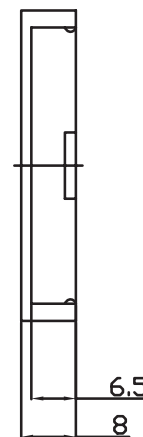

MECHANICAL DRAWING

units: mm
tolerance: ±1.0 mm
unless otherwise noted

DESCRIPTION	MATERIAL	PLATING/COLOR
housing	PA-707 (UL94HB)	black
media	polyurethane foam (30 PPI)	

UPPER HOUSING