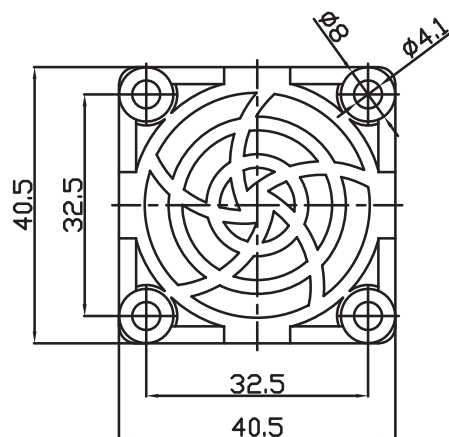

LOWER HOUSING