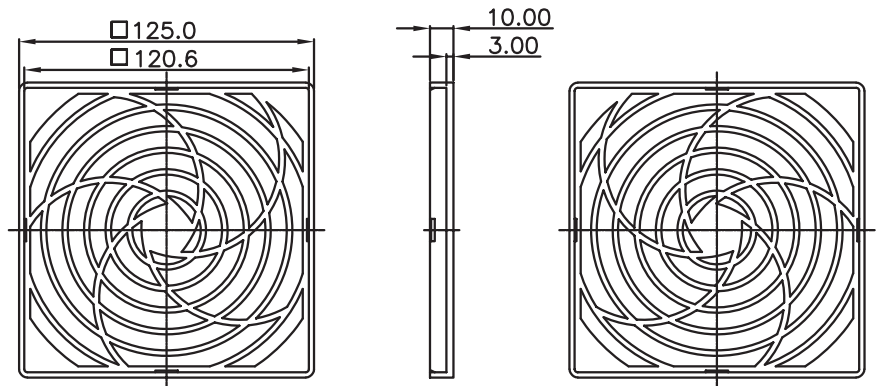

MECHANICAL DRAWING

units: mm
tolerance: ±1.0 mm
unless otherwise noted

DESCRIPTION	MATERIAL	PLATING/COLOR
housing	PA-707 (UL94HB)	black
media	polyurethane foam (30 PPI)	

UPPER HOUSING

LOWER HOUSING