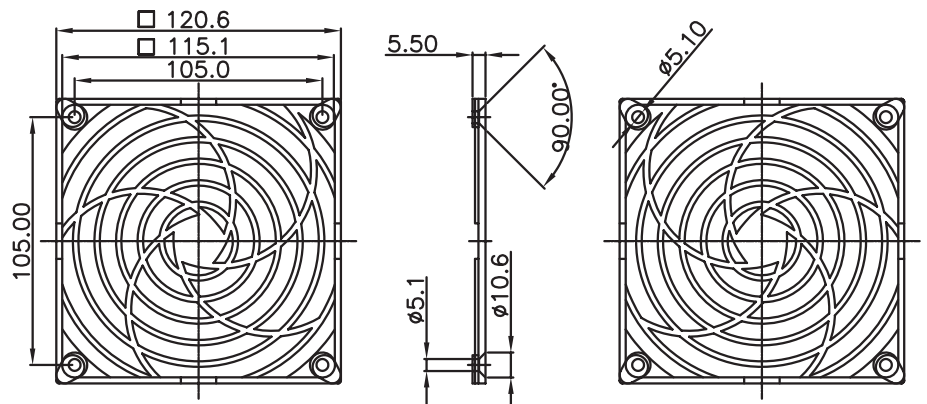

MODEL: CFFA-1200 | **DESCRIPTION:** FAN FILTER

FEATURES

- 125 x 125 mm fan filter
- 105 mm pitch
- for use with 120 mm fan

MECHANICAL DRAWING

units: mm
tolerance: ±1.0 mm
unless otherwise noted

DESCRIPTION	MATERIAL	PLATING/COLOR
housing	PA-707 (UL94HB)	black
media	polyurethane foam (30 PPI)	

UPPER HOUSING

LOWER HOUSING