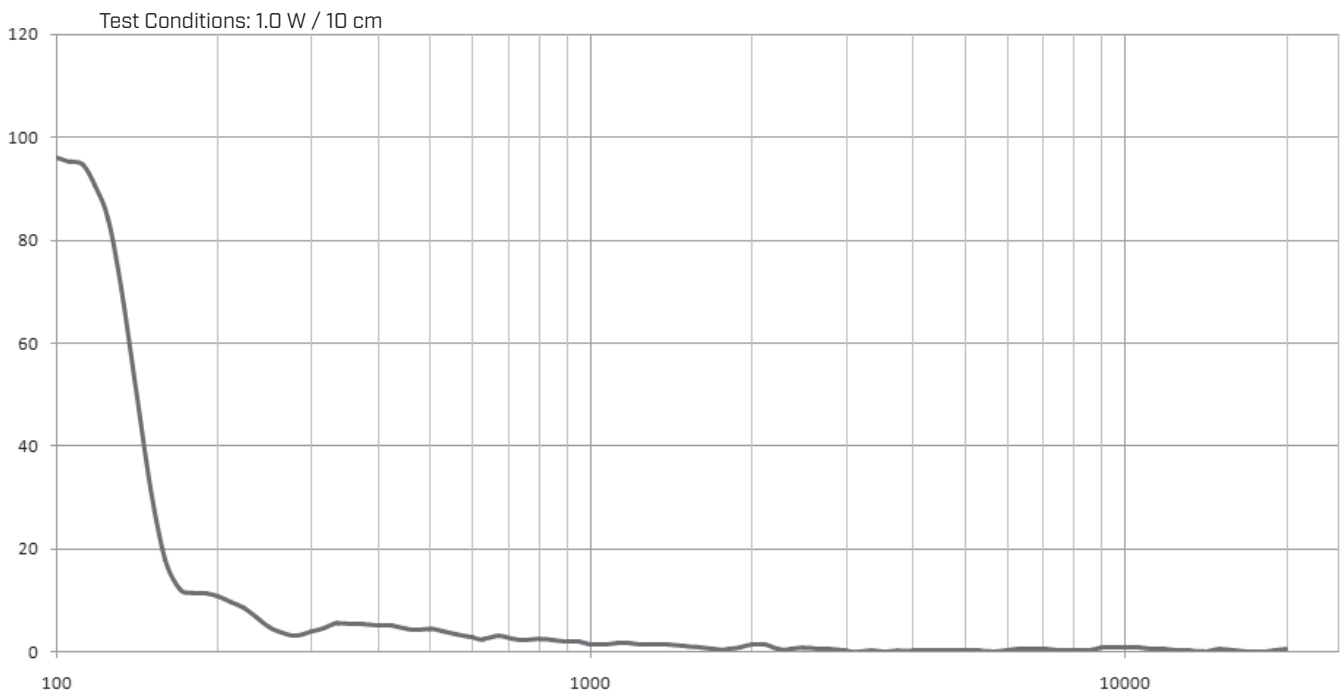

Total Harmonic Distortion Curve