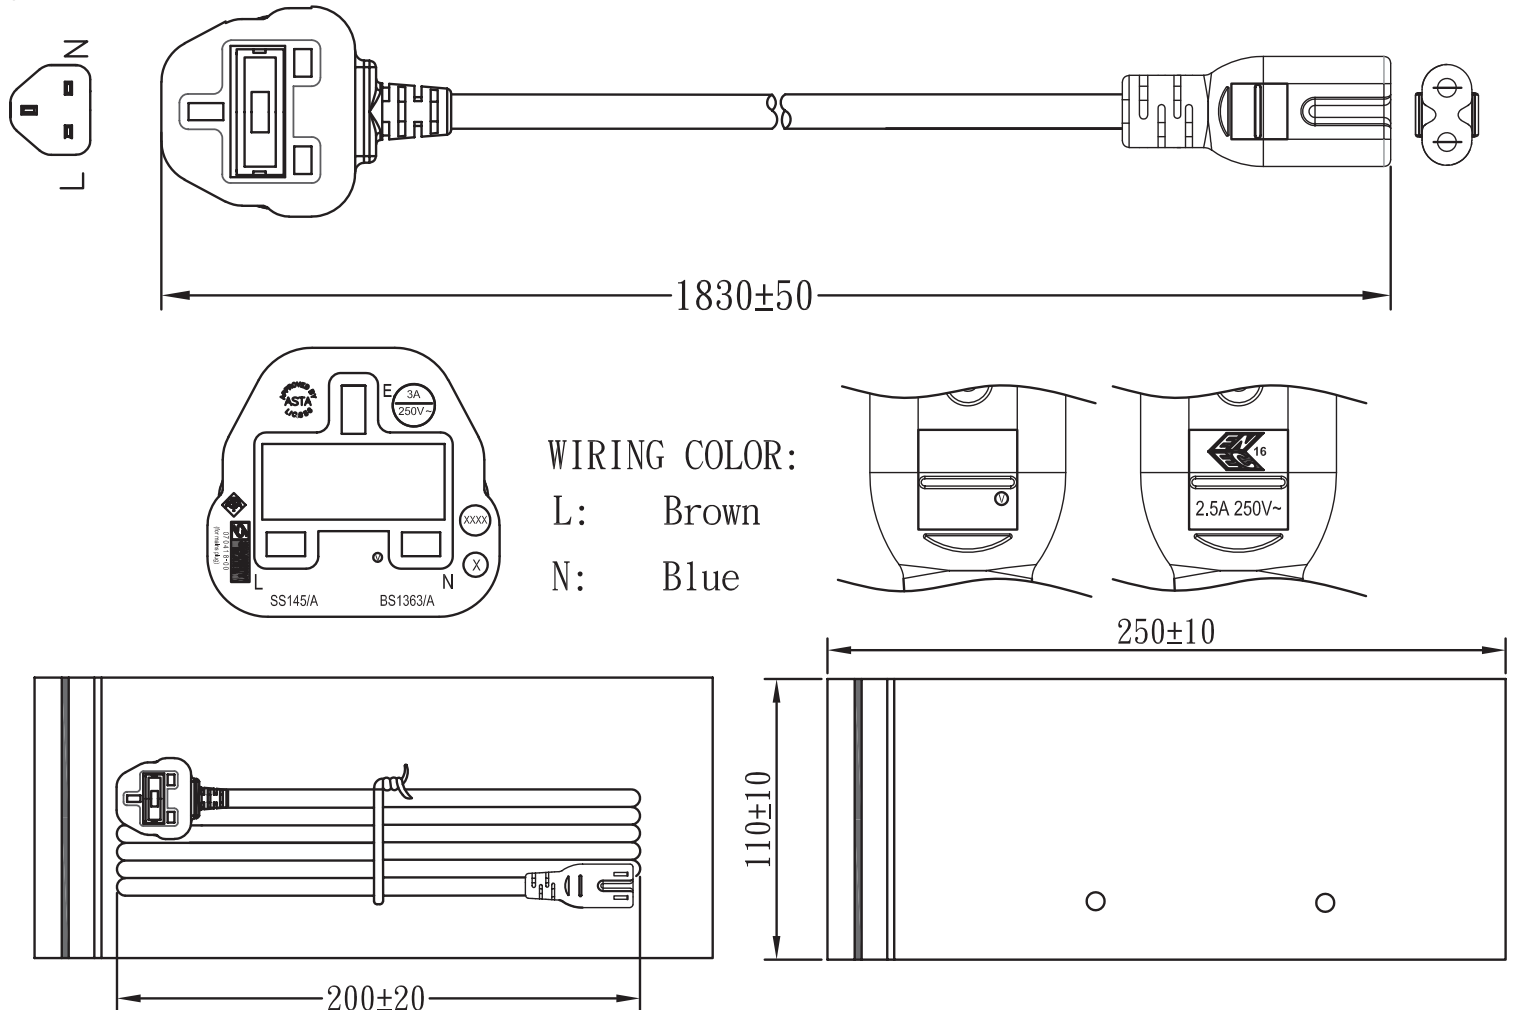

MODEL: AC-C7 UK | **DESCRIPTION:** AC CORD, UNITED KINGDOM

MECHANICAL DRAWING

units: mm

REVISION HISTORY

rev.	description	date
1.0	initial release	08/16/2011
1.01	updated safety marks	07/13/2018
1.02	changed mold of body	08/28/2019
1.03	plug and connector update, safety marking placement update	09/17/2019
1.04	brand update	02/14/2020
1.05	updated datasheet	05/04/2020
1.06	logo, datasheet style update	10/25/2022
1.07	CUI Devices rebranded to Same Sky	09/12/2024