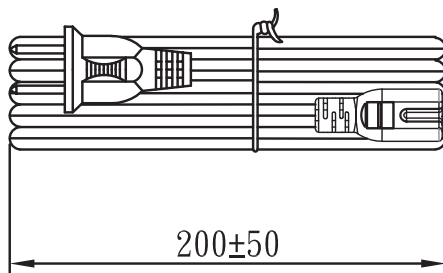

MODEL: AC-C7 NA | **DESCRIPTION:** AC CORD, NORTH AMERICA

MECHANICAL DRAWING

units: mm

WIRING COLOR:

L: Brown

N: Blue

REVISION HISTORY

rev.	description	date
1.0	initial release	08/16/2011
1.01	changed current rating	10/08/2018
1.02	added voltage/current rating marking to AC plug, removed rating label	06/06/2019
1.03	plug and connector update, safety marking placement update	09/17/2019
1.04	removed voltage/current label	12/17/2019
1.05	brand update	02/14/2020
1.06	updated datasheet	05/04/2020
1.07	logo, datasheet style update	10/25/2022
1.08	CUI Devices rebranded to Same Sky	09/12/2024