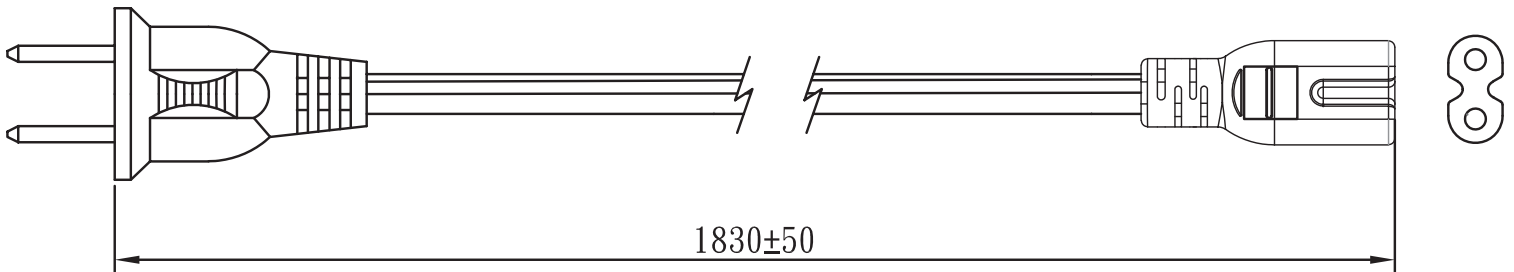

MODEL: AC-C7 NA | **DESCRIPTION:** AC CORD, NORTH AMERICA

MECHANICAL DRAWING

units: mm

WIRING COLOR:

L: Brown

N: Blue

REVISION HISTORY

rev.	description	date
1.0	initial release	08/16/2011
1.01	changed current rating	10/08/2018
1.02	added voltage/current rating marking to AC plug, removed rating label	06/06/2019
1.03	plug and connector update, safety marking placement update	09/17/2019
1.04	removed voltage/current label	12/17/2019
1.05	brand update	02/14/2020
1.06	updated datasheet	05/04/2020
1.07	logo, datasheet style update	10/25/2022
1.08	CUI Devices rebranded to Same Sky	09/12/2024