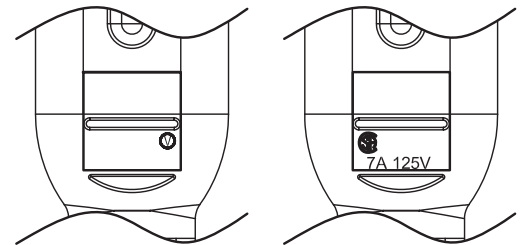

MODEL: AC-C7 NA | **DESCRIPTION:** AC CORD, NORTH AMERICA

MECHANICAL DRAWING

units: mm

WIRING COLOR:

L: Brown

N: Blue

REVISION HISTORY

rev.	description	date
1.0	initial release	08/16/2011
1.01	changed current rating	10/08/2018
1.02	added voltage/current rating marking to AC plug, removed rating label	06/06/2019
1.03	plug and connector update, safety marking placement update	09/17/2019
1.04	removed voltage/current label	12/17/2019
1.05	brand update	02/14/2020
1.06	updated datasheet	05/04/2020
1.07	logo, datasheet style update	10/25/2022
1.08	CUI Devices rebranded to Same Sky	09/12/2024