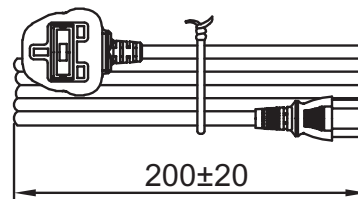

MODEL: AC-C13 UK | **DESCRIPTION:** 3 PRONG AC CORD, UNITED KINGDOM

MECHANICAL DRAWING

units: mm

WIRING COLOR:

- E: Yellow/Green
- N: Blue
- L: Brown

REVISION HISTORY

rev.	description	date
1.0	initial release	06/12/2012
1.01	updated safeties	12/21/2017
1.02	plug body housing changed	06/24/2019
1.03	plug and connector update, safety marking placement update	09/17/2019
1.04	brand update	02/14/2020
1.05	updated datasheet	05/05/2020
1.05	logo, datasheet style update	10/25/2022
1.06	CUI Devices rebranded to Same Sky	09/12/2024