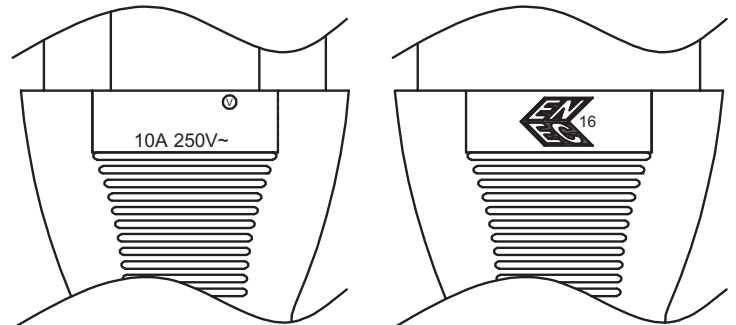

MODEL: AC-C13 UK | **DESCRIPTION:** 3 PRONG AC CORD, UNITED KINGDOM

MECHANICAL DRAWING

units: mm

WIRING COLOR:

- E: Yellow/Green
- N: Blue
- L: Brown

REVISION HISTORY

rev.	description	date
1.0	initial release	06/12/2012
1.01	updated safeties	12/21/2017
1.02	plug body housing changed	06/24/2019
1.03	plug and connector update, safety marking placement update	09/17/2019
1.04	brand update	02/14/2020
1.05	updated datasheet	05/05/2020
1.05	logo, datasheet style update	10/25/2022
1.06	CUI Devices rebranded to Same Sky	09/12/2024