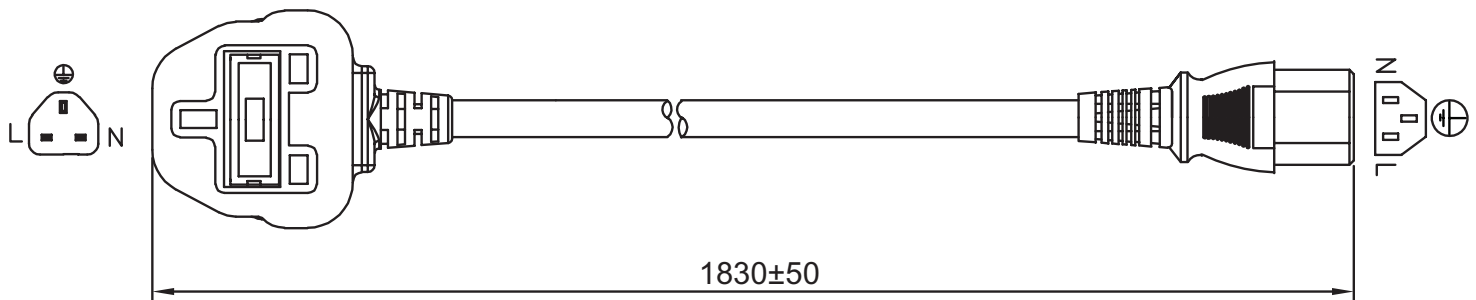

MODEL: AC-C13 UK | **DESCRIPTION:** 3 PRONG AC CORD, UNITED KINGDOM

MECHANICAL DRAWING

units: mm

WIRING COLOR:

- E: Yellow/Green
- N: Blue
- L: Brown

REVISION HISTORY

rev.	description	date
1.0	initial release	06/12/2012
1.01	updated safeties	12/21/2017
1.02	plug body housing changed	06/24/2019
1.03	plug and connector update, safety marking placement update	09/17/2019
1.04	brand update	02/14/2020
1.05	updated datasheet	05/05/2020
1.05	logo, datasheet style update	10/25/2022
1.06	CUI Devices rebranded to Same Sky	09/12/2024