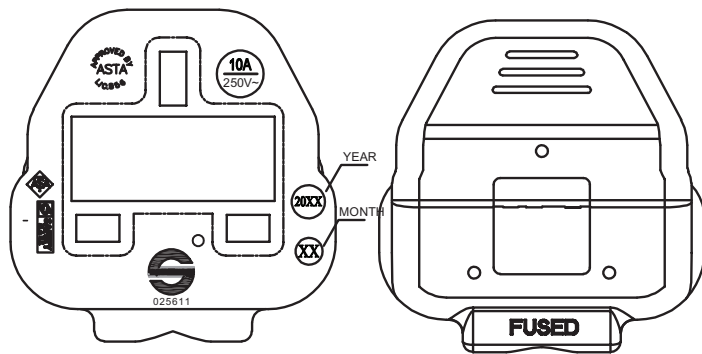

MODEL: AC-C13 UK | **DESCRIPTION:** 3 PRONG AC CORD, UNITED KINGDOM

MECHANICAL DRAWING

units: mm

WIRING COLOR:

- E: Yellow/Green
- N: Blue
- L: Brown

REVISION HISTORY

rev.	description	date
1.0	initial release	06/12/2012
1.01	updated safeties	12/21/2017
1.02	plug body housing changed	06/24/2019
1.03	plug and connector update, safety marking placement update	09/17/2019
1.04	brand update	02/14/2020
1.05	updated datasheet	05/05/2020
1.05	logo, datasheet style update	10/25/2022
1.06	CUI Devices rebranded to Same Sky	09/12/2024