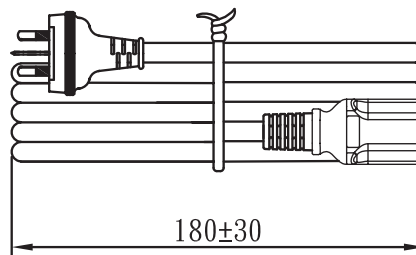

MODEL: AC-C13 AU | **DESCRIPTION:** 3 PRONG AC CORD, AUSTRALIA

MECHANICAL DRAWING

units: mm

WIRING COLOR:
E: YELLOW/Green
N: BLUE
L: BROWN

REVISION HISTORY

rev.	description	date
1.0	initial release	06/12/2012
1.01	updated safety marks	07/12/2018
1.02	plug and connector update, safety marking placement update	09/17/2019
1.03	brand update	02/14/2020
1.04	updated datasheet	05/04/2020
1.05	logo, datasheet style update	10/25/2022
1.06	CUI Devices rebranded to Same Sky	09/12/2024