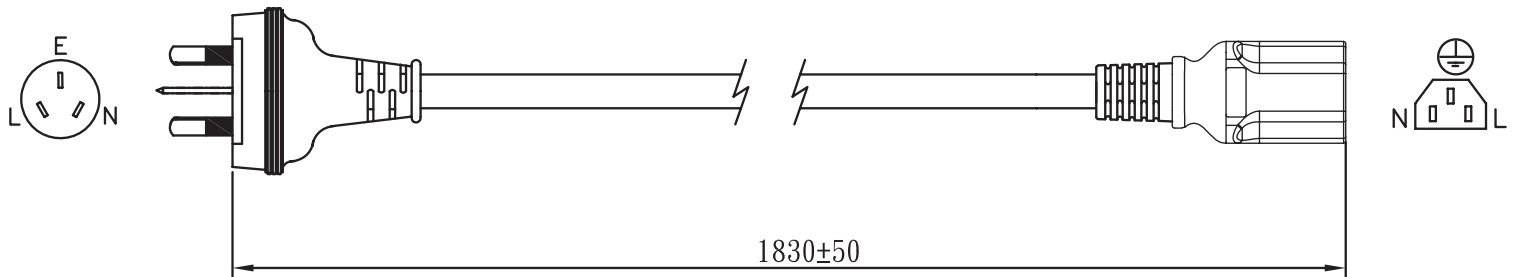

MODEL: AC-C13 AU | **DESCRIPTION:** 3 PRONG AC CORD, AUSTRALIA

MECHANICAL DRAWING

units: mm

WIRING COLOR:
E: YELLOW/Green
N: BLUE
L: BROWN

REVISION HISTORY

rev.	description	date
1.0	initial release	06/12/2012
1.01	updated safety marks	07/12/2018
1.02	plug and connector update, safety marking placement update	09/17/2019
1.03	brand update	02/14/2020
1.04	updated datasheet	05/04/2020
1.05	logo, datasheet style update	10/25/2022
1.06	CUI Devices rebranded to Same Sky	09/12/2024