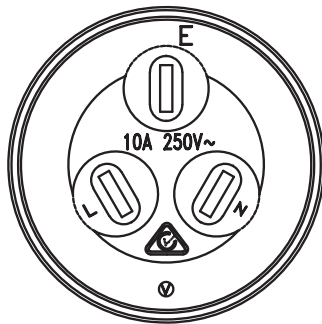

MODEL: AC-C13 AU | **DESCRIPTION:** 3 PRONG AC CORD, AUSTRALIA

MECHANICAL DRAWING

units: mm

WIRING COLOR:
E: YELLOW/Green
N: BLUE
L: BROWN

REVISION HISTORY

rev.	description	date
1.0	initial release	06/12/2012
1.01	updated safety marks	07/12/2018
1.02	plug and connector update, safety marking placement update	09/17/2019
1.03	brand update	02/14/2020
1.04	updated datasheet	05/04/2020
1.05	logo, datasheet style update	10/25/2022
1.06	CUI Devices rebranded to Same Sky	09/12/2024