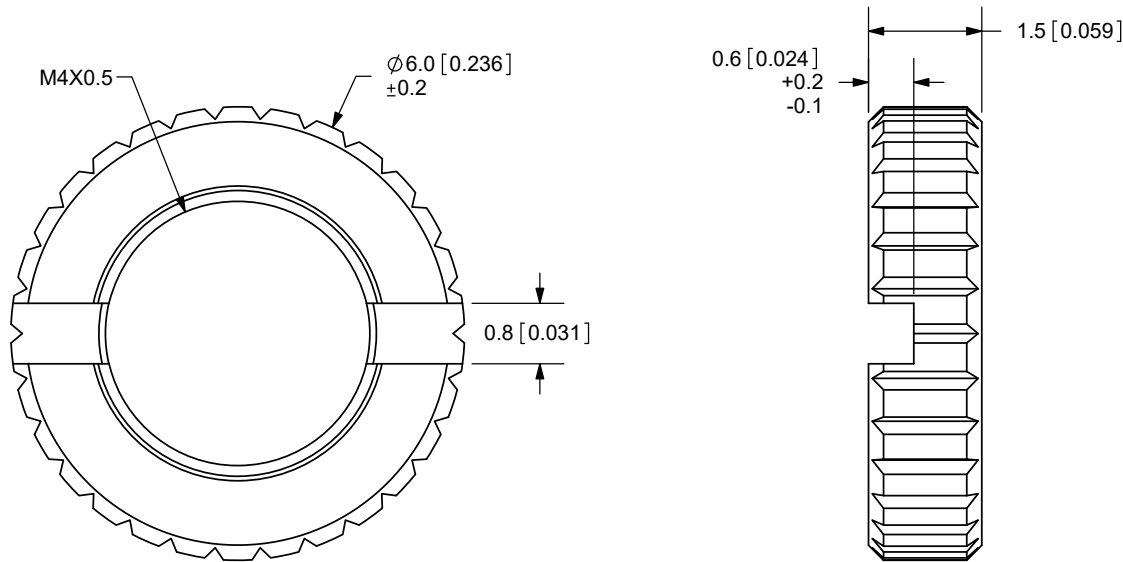

Additional Resources: [Product Page](#)

REV.	DESCRIPTION	DATE
A	NEW DRAWING	11/11/2009
B	LOGO, BRAND UPDATE	10/28/2022
C	CUI DEVICES REBRANDED TO SAME SKY	09/12/2024

TOLERANCE:
 $\pm 0.1\text{mm}$ UNLESS OTHERWISE
 SPECIFIED

same sky

6405 SW Rosewood St, Suite C
 Lake Oswego, OR 97035
 Phone: 877-323-3576

Website: www.sameskydevices.com

TITLE: M4X0.5 NUT		REV: C
PART NO. 2.5mm-nut-e		UNITS: MM [INCHES]
DRAWN BY: RDS	APPROVED BY:	SCALE: 10:1