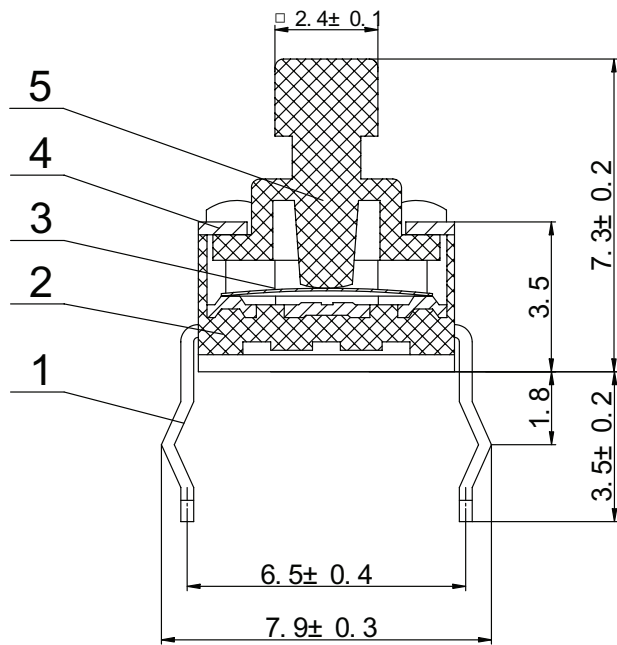

SERIES: TS01 | DESCRIPTION: TACTILE SWITCH

FEATURES

- through hole
- 7.3 mm actuator
- black actuator

SPECIFICATIONS

parameter	conditions/description	min	typ	max	units
rated voltage		1		12	Vdc
rated current		0.01		50	mA
withstanding voltage	for 1 minute		250		Vac
contact resistance	applying load of 2 times operating force at 5 Vdc, 10 mA			100	mΩ
insulation resistance	at 100 Vdc for 1 minute	100			MΩ
operating force	see force table				
actuator travel		0.15	0.25	0.35	mm
operating temperature		-30		80	°C
storage temperature		-40		90	°C
life	rated load, 2 cycles/second, 1.5 times operating force				
	100 gf models		100,000		cycles
	160 gf models		80,000		cycles
	260 gf models		60,000		cycles
vibration	10-55-10 Hz, 1.5 mm amplitude, 2 hours on each XYZ				
flammability rating	see material table				
RoHS	yes				

SOLDERABILITY

parameter	conditions/description	min	typ	max	units
hand soldering	for maximum 3 seconds			350	°C
wave soldering	for maximum 5 seconds			260	°C

PART NUMBER KEY

TS01 - 66 - XX - BK - XXX - D		
Base Number	Actuator Height: 73 = 7.3 mm	Push Force: 100 = 100 gf 160 = 160 gf 260 = 260 gf

MECHANICAL DRAWING

units: mm
tolerance: ± 0.2 mm
unless otherwise noted

ITEM	DESCRIPTION	MATERIAL	PLATING/COLOR
1	terminals	brass	silver
2	housing	PA66 [UL94HB]	black
3	contacts	phosphor bronze	silver
4	cover	stainless steel	
5	stem	PA66 [UL94HB]	black

A=160mm、B=190mm

C=160mm、D=216mm、E=48mm

X=350mm、Y=455、Z=280mm

REVISION HISTORY

rev.	description	date
1.0	initial release	09/20/2021
1.01	logo, datasheet style update	08/05/2022
1.02	CUI Devices rebranded to Same Sky	09/12/2024