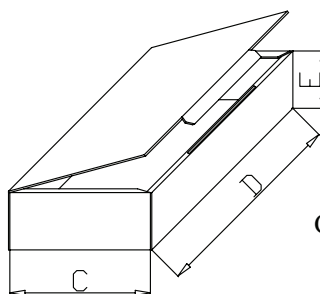

Model	Press Force [N]	Return Force [N]
100	1.0 ± 0.3	> 0.2
160	1.6 ± 0.5	> 0.2
260	2.6 ± 0.5	> 0.2

PACKAGING

units: mm

Bag Size: 190 x 160 mm
Carton Box Size: 445 x 350 x 280 mm
Bag QTY: 1,000 pcs per box
Carton Box QTY: 60,000 pcs per bag

A=160mm、B=190mm

C=160mm、D=216mm、E=48mm

X=350mm、Y=455、Z=280mm

REVISION HISTORY

rev.	description	date
1.0	initial release	09/20/2021
1.01	logo, datasheet style update	08/05/2022
1.02	CUI Devices rebranded to Same Sky	09/12/2024