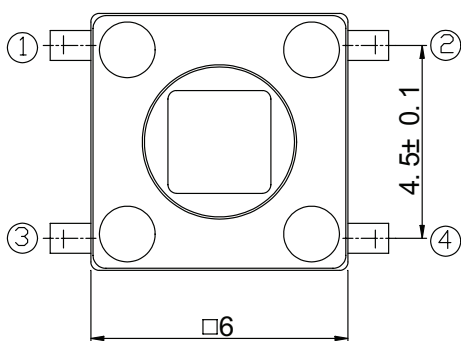

SERIES: TS01 | DESCRIPTION: TACTILE SWITCH

FEATURES

- through hole
- 7.3 mm actuator
- black actuator

SPECIFICATIONS

parameter	conditions/description	min	typ	max	units
rated voltage		1		12	Vdc
rated current		0.01		50	mA
withstanding voltage	for 1 minute		250		Vac
contact resistance	applying load of 2 times operating force at 5 Vdc, 10 mA			100	mΩ
insulation resistance	at 100 Vdc for 1 minute	100			MΩ
operating force	see force table				
actuator travel		0.15	0.25	0.35	mm
operating temperature		-30		80	°C
storage temperature		-40		90	°C
life	rated load, 2 cycles/second, 1.5 times operating force				
	100 gf models		100,000		cycles
	160 gf models		80,000		cycles
	260 gf models		60,000		cycles
vibration	10-55-10 Hz, 1.5 mm amplitude, 2 hours on each XYZ				
flammability rating	see material table				
RoHS	yes				

SOLDERABILITY

parameter	conditions/description	min	typ	max	units
hand soldering	for maximum 3 seconds			350	°C
wave soldering	for maximum 5 seconds			260	°C

PART NUMBER KEY

TS01 - 66 - XX - BK - XXX - D		
Base Number	Actuator Height: 73 = 7.3 mm	Push Force: 100 = 100 gf 160 = 160 gf 260 = 260 gf

MECHANICAL DRAWING

units: mm
tolerance: ± 0.2 mm
unless otherwise noted

ITEM	DESCRIPTION	MATERIAL	PLATING/COLOR
1	terminals	brass	silver
2	housing	PA66 [UL94HB]	black
3	contacts	phosphor bronze	silver
4	cover	stainless steel	
5	stem	PA66 [UL94HB]	black

A=160mm、B=190mm

C=160mm、D=216mm、E=48mm

X=350mm、Y=455、Z=280mm

REVISION HISTORY

rev.	description	date
1.0	initial release	09/20/2021
1.01	logo, datasheet style update	08/05/2022
1.02	CUI Devices rebranded to Same Sky	09/12/2024