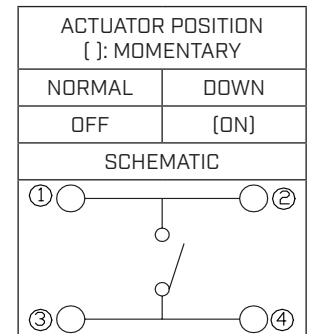

MECHANICAL DRAWING

units: mm
tolerance: ± 0.2 mm
unless otherwise noted

ITEM	DESCRIPTION	MATERIAL	PLATING/COLOR
1	terminals	brass	silver
2	housing	PA66 [UL94HB]	black
3	contacts	phosphor bronze	silver
4	cover	stainless steel	
5	stem	PA66 [UL94HB]	black

Operating Force Table

Model	Press Force [N]	Return Force [N]
100	1.0 ± 0.3	> 0.2
160	1.6 ± 0.5	> 0.2
260	2.6 ± 0.5	> 0.2