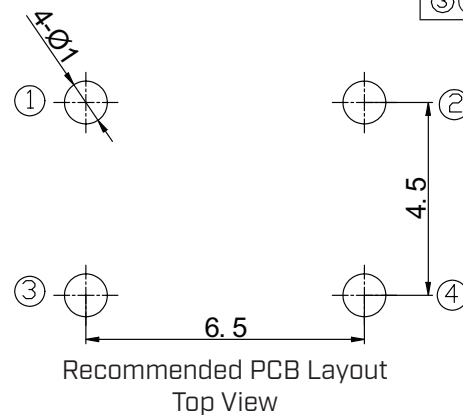

MECHANICAL DRAWING

units: mm
tolerance: ± 0.2 mm
unless otherwise noted

ITEM	DESCRIPTION	MATERIAL	PLATING/COLOR
1	terminals	brass	silver
2	housing	PA66 [UL94HB]	black
3	contacts	phosphor bronze	silver
4	cover	stainless steel	
5	stem	PA66 [UL94HB]	black

Operating Force Table

Model	Press Force [N]	Return Force [N]
100	1.0 ± 0.3	> 0.2
160	1.6 ± 0.5	> 0.2
260	2.6 ± 0.5	> 0.2