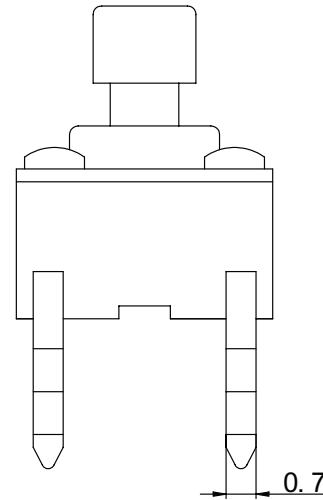

MECHANICAL DRAWING

units: mm
tolerance: ± 0.2 mm
unless otherwise noted

ITEM	DESCRIPTION	MATERIAL	PLATING/COLOR
1	terminals	brass	silver
2	housing	PA66 [UL94HB]	black
3	contacts	phosphor bronze	silver
4	cover	stainless steel	
5	stem	PA66 [UL94HB]	black

Operating Force Table

Model	Press Force [N]	Return Force [N]
100	1.0 ± 0.3	> 0.2
160	1.6 ± 0.5	> 0.2
260	2.6 ± 0.5	> 0.2