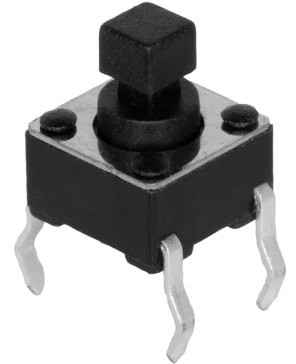

SERIES: TS01 | DESCRIPTION: TACTILE SWITCH

FEATURES

- through hole
- 7.3 mm actuator
- black actuator

SPECIFICATIONS

parameter	conditions/description	min	typ	max	units
rated voltage		1		12	Vdc
rated current		0.01		50	mA
withstanding voltage	for 1 minute		250		Vac
contact resistance	applying load of 2 times operating force at 5 Vdc, 10 mA			100	mΩ
insulation resistance	at 100 Vdc for 1 minute	100			MΩ
operating force	see force table				
actuator travel		0.15	0.25	0.35	mm
operating temperature		-30		80	°C
storage temperature		-40		90	°C
life	rated load, 2 cycles/second, 1.5 times operating force				
	100 gf models		100,000		cycles
	160 gf models		80,000		cycles
	260 gf models		60,000		cycles
vibration	10-55-10 Hz, 1.5 mm amplitude, 2 hours on each XYZ				
flammability rating	see material table				
RoHS	yes				

SOLDERABILITY

parameter	conditions/description	min	typ	max	units
hand soldering	for maximum 3 seconds			350	°C
wave soldering	for maximum 5 seconds			260	°C

PART NUMBER KEY

TS01 - 66 - XX - BK - XXX - D		
Base Number	Actuator Height: 73 = 7.3 mm	Push Force: 100 = 100 gf 160 = 160 gf 260 = 260 gf

MECHANICAL DRAWING

units: mm
tolerance: ± 0.2 mm
unless otherwise noted

ITEM	DESCRIPTION	MATERIAL	PLATING/COLOR
1	terminals	brass	silver
2	housing	PA66 [UL94HB]	black
3	contacts	phosphor bronze	silver
4	cover	stainless steel	
5	stem	PA66 [UL94HB]	black