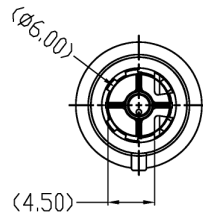

SERIES: SPK-003X | **DESCRIPTION:** KNOB

FEATURES

- plastic
- multiple color options
- D-cut shaft compatible

PART NUMBER KEY

SPK - 003 X

Base Number

Color:

- A = Gray, Blue Top
- B = Black, Green Top
- C = Black, White Top
- D = Light Gray, Yellow Top

- E = Dark Gray, Green Top
- F = Dark Gray, Maroon Top
- G = Gray, Light Blue Top

MECHANICAL DRAWING

units: mm
 tolerance:
 X ≤ 5.00: ±0.12 mm
 5.00 < X ≤ 10.00: ±0.14 mm
 10.00 < X ≤ 20.00: ±0.18 mm
 20.00 < X ≤ 30.00: ±0.24 mm
 unless otherwise noted

DESCRIPTION	MATERIAL	PLATING/COLOR
outer housing	PA (UL94V-2)	see part number key
inner housing	PA6 (UL94V-2)	see part number key

indicator line

SECTION A-A

Compatible Shaft Size

Withdrawal Force: 2.0~6.0 kg [A, C, G models]
 3.0~7.0 kg [all other models]