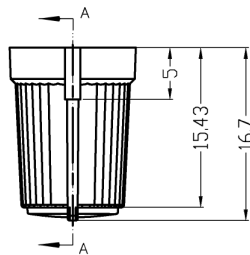

SERIES: SPK-003X | **DESCRIPTION:** KNOB

FEATURES

- plastic
- multiple color options
- D-cut shaft compatible

PART NUMBER KEY

SPK - 003 X

Base Number

Color:

- A = Gray, Blue Top
- B = Black, Green Top
- C = Black, White Top
- D = Light Gray, Yellow Top

- E = Dark Gray, Green Top
- F = Dark Gray, Maroon Top
- G = Gray, Light Blue Top

MECHANICAL DRAWING

units: mm
 tolerance:
 X ≤ 5.00: ±0.12 mm
 5.00 < X ≤ 10.00: ±0.14 mm
 10.00 < X ≤ 20.00: ±0.18 mm
 20.00 < X ≤ 30.00: ±0.24 mm
 unless otherwise noted

DESCRIPTION	MATERIAL	PLATING/COLOR
outer housing	PA (UL94V-2)	see part number key
inner housing	PA6 (UL94V-2)	see part number key

indicator line

SECTION A-A

Compatible Shaft Size

Withdrawal Force: 2.0~6.0 kg [A, C, G models]
 3.0~7.0 kg [all other models]