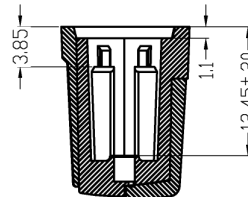

SERIES: SPK-003X | **DESCRIPTION:** KNOB

FEATURES

- plastic
- multiple color options
- D-cut shaft compatible

PART NUMBER KEY

SPK - 003 X

Base Number

Color:

- A = Gray, Blue Top
- B = Black, Green Top
- C = Black, White Top
- D = Light Gray, Yellow Top

- E = Dark Gray, Green Top
- F = Dark Gray, Maroon Top
- G = Gray, Light Blue Top

MECHANICAL DRAWING

units: mm
 tolerance:
 X ≤ 5.00: ±0.12 mm
 5.00 < X ≤ 10.00: ±0.14 mm
 10.00 < X ≤ 20.00: ±0.18 mm
 20.00 < X ≤ 30.00: ±0.24 mm
 unless otherwise noted

DESCRIPTION	MATERIAL	PLATING/COLOR
outer housing	PA (UL94V-2)	see part number key
inner housing	PA6 (UL94V-2)	see part number key

indicator line

SECTION A-A

Compatible Shaft Size

Withdrawal Force: 2.0~6.0 kg [A, C, G models]
 3.0~7.0 kg [all other models]