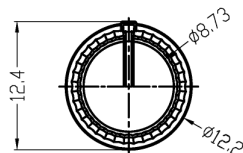

- E = Dark Gray, Green Top
- F = Dark Gray, Maroon Top
- G = Gray, Light Blue Top

MECHANICAL DRAWING

units: mm
 tolerance:
 X ≤ 5.00: ±0.12 mm
 5.00 < X ≤ 10.00: ±0.14 mm
 10.00 < X ≤ 20.00: ±0.18 mm
 20.00 < X ≤ 30.00: ±0.24 mm
 unless otherwise noted

DESCRIPTION	MATERIAL	PLATING/COLOR
outer housing	PA (UL94V-2)	see part number key
inner housing	PA6 (UL94V-2)	see part number key

indicator line

SECTION A-A

Compatible Shaft Size

Withdrawal Force: 2.0~6.0 kg [A, C, G models]
 3.0~7.0 kg [all other models]