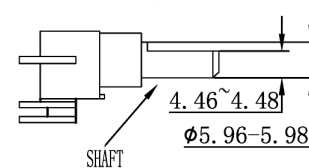

- E = Dark Gray, Green Top
- F = Dark Gray, Maroon Top
- G = Gray, Light Blue Top

MECHANICAL DRAWING

units: mm
 tolerance:
 X ≤ 5.00: ±0.12 mm
 5.00 < X ≤ 10.00: ±0.14 mm
 10.00 < X ≤ 20.00: ±0.18 mm
 20.00 < X ≤ 30.00: ±0.24 mm
 unless otherwise noted

DESCRIPTION	MATERIAL	PLATING/COLOR
outer housing	PA (UL94V-2)	see part number key
inner housing	PA6 (UL94V-2)	see part number key

indicator line

SECTION A-A

Compatible Shaft Size

Withdrawal Force: 2.0~6.0 kg [A, C, G models]
 3.0~7.0 kg [all other models]