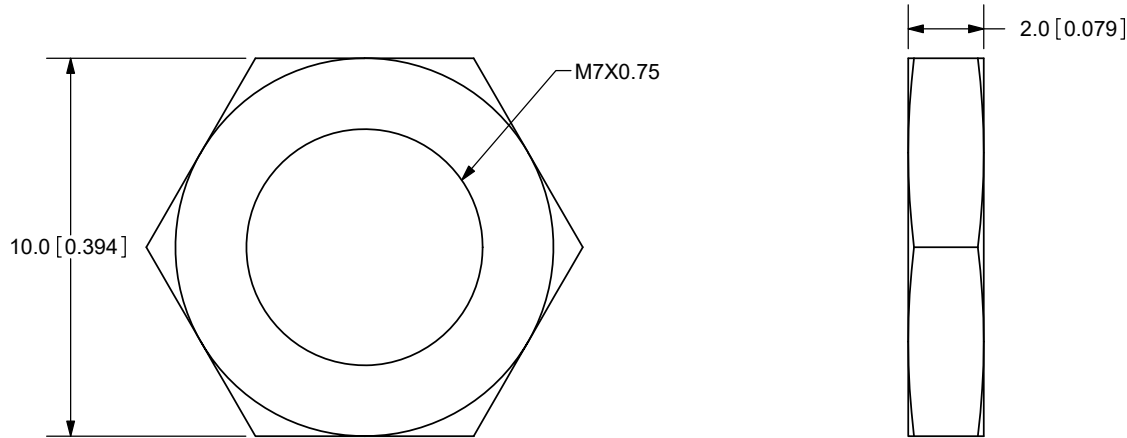

Additional Resources: [Product Page](#)

REV.	DESCRIPTION	DATE
A	NEW DRAWING	11/11/2009
B	LOGO, BRAND UPDATE	09/22/2022
C	CUI DEVICES REBRANDED TO SAME SKY	09/12/2024

TOLERANCE:
±0.1 mm UNLESS OTHERWISE
SPECIFIED

same sky

6405 SW Rosewood St, Suite C
Lake Oswego, OR 97035
Phone: 877-323-3576

Website: www.sameskydevices.com

TITLE: M7X0.75 NUT		REV: C
PART NO. SJ5-43502PM-nut	UNITS: MM [INCHES]	
DRAWN BY: RDS	APPROVED BY:	SCALE: 5:1