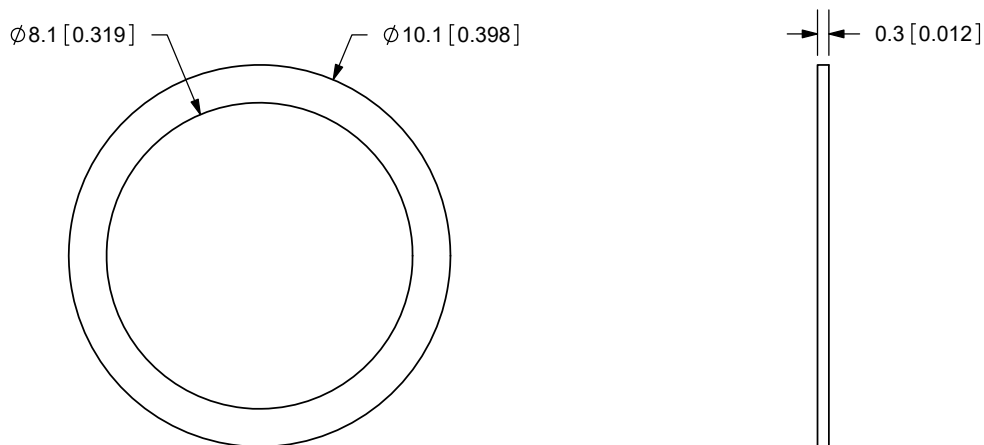

Additional Resources: [Product Page](#)

REV.	DESCRIPTION	DATE
A	NEW DRAWING	11/11/2009
B	CORRECTED THREAD SIZE	9/11/2015
C	BRAND UPDATE	1/6/2022
D	CUI DEVICES REBRANDED TO SAME SKY	09/12/2024

TOLERANCE:
±0.1mm UNLESS OTHERWISE
SPECIFIED

same sky

6405 SW Rosewood St, Suite C
Lake Oswego, OR 97035
Phone: 877-323-3576

Website: www.sameskydevices.com

TITLE: 5/16-32 NUT		REV: D
PART NO. PJ-005X-HDW		UNITS: MM [INCHES]
DRAWN BY: RDS	APPROVED BY:	SCALE: 5:1