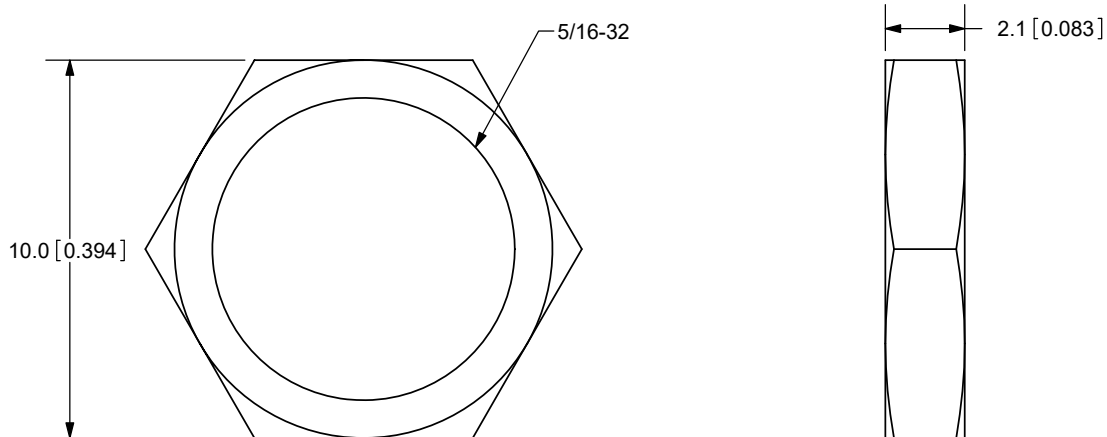

Additional Resources: [Product Page](#)

REV.	DESCRIPTION	DATE
A	NEW DRAWING	11/11/2009
B	CORRECTED THREAD SIZE	9/11/2015
C	BRAND UPDATE	1/6/2022
D	CUI DEVICES REBRANDED TO SAME SKY	09/12/2024

TOLERANCE:
±0.1mm UNLESS OTHERWISE
SPECIFIED

same sky

6405 SW Rosewood St, Suite C
Lake Oswego, OR 97035
Phone: 877-323-3576

Website: www.sameskydevices.com

TITLE: 5/16-32 NUT		REV: D
PART NO. PJ-005X-HDW		UNITS: MM [INCHES]
DRAWN BY: RDS	APPROVED BY:	SCALE: 5:1