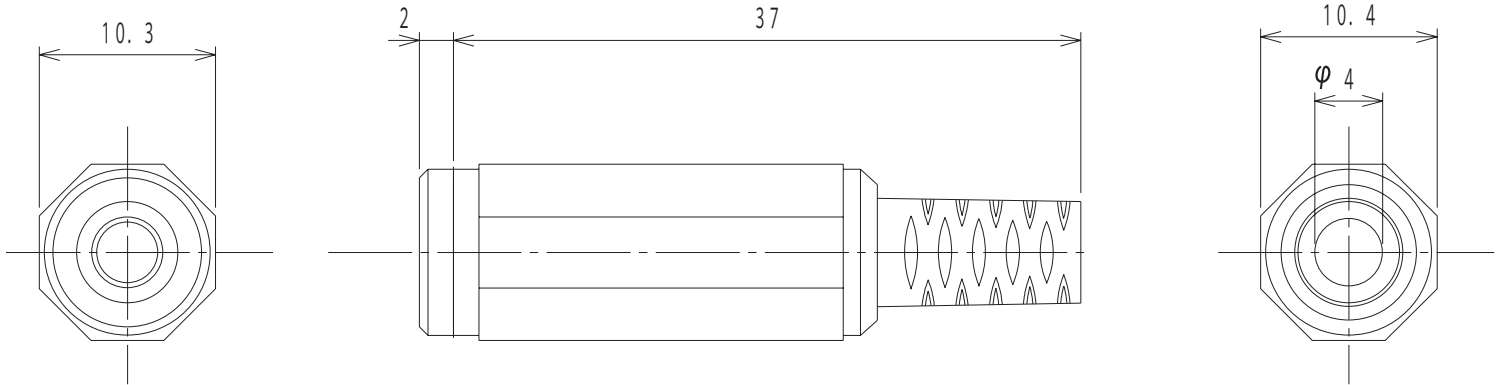

**MODEL:** MR-3501 | **DESCRIPTION:** AUDIO JACK**FEATURES**

- 3.5 mm audio jack
- cable mount
- mono audio

**SPECIFICATIONS**

parameter	conditions/description	min	typ	max	units
contact resistance	between terminal and mating plug			50	mΩ
insulation resistance	at 500 Vdc	100			MΩ
voltage withstand	for 1 minute			500	Vac
insertion/withdrawal force		0.4		2	kg
operating temperature		-10		50	°C
life			3,000		cycles
flammability rating	UL94V-2 (PA only)				
RoHS	yes				

SOLDERABILITY

parameter	conditions/description	min	typ	max	units
hand soldering	for 2 seconds max		360		°C

MECHANICAL DRAWING

units: mm
tolerance: ±0.3 mm

	MATERIAL	PLATING
(1) sleeve	brass	nickel
(2) housing	PA	
(3) contact	phosphor bronze	nickel
(4) terminal	brass	nickel
(5) cap	PE	