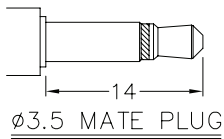

**MODEL:** MR-3501 | **DESCRIPTION:** AUDIO JACK**FEATURES**

- 3.5 mm audio jack
- cable mount
- mono audio

**SPECIFICATIONS**

parameter	conditions/description	min	typ	max	units
contact resistance	between terminal and mating plug			50	mΩ
insulation resistance	at 500 Vdc	100			MΩ
voltage withstand	for 1 minute			500	Vac
insertion/withdrawal force		0.4		2	kg
operating temperature		-10		50	°C
life			3,000		cycles
flammability rating	UL94V-2 (PA only)				
RoHS	yes				

SOLDERABILITY

parameter	conditions/description	min	typ	max	units
hand soldering	for 2 seconds max		360		°C

MECHANICAL DRAWING

units: mm
tolerance: ±0.3 mm

	MATERIAL	PLATING
(1) sleeve	brass	nickel
(2) housing	PA	
(3) contact	phosphor bronze	nickel
(4) terminal	brass	nickel
(5) cap	PE	