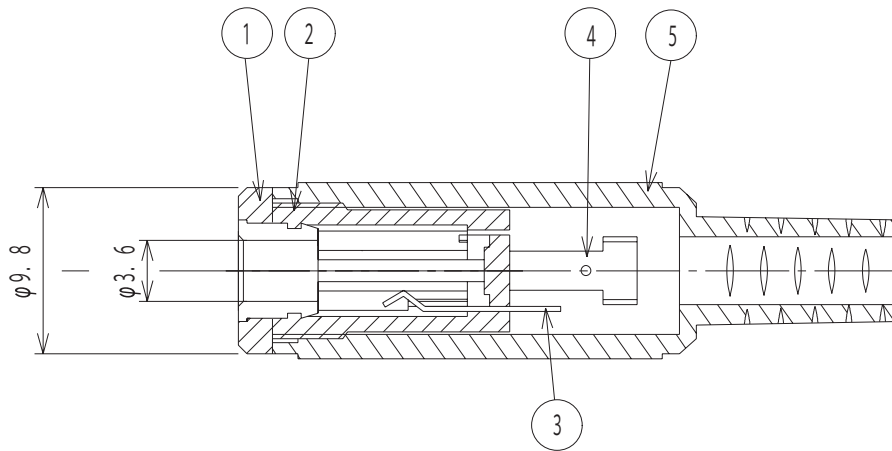

**MODEL:** MR-3501 | **DESCRIPTION:** AUDIO JACK**FEATURES**

- 3.5 mm audio jack
- cable mount
- mono audio

**SPECIFICATIONS**

parameter	conditions/description	min	typ	max	units
contact resistance	between terminal and mating plug			50	mΩ
insulation resistance	at 500 Vdc	100			MΩ
voltage withstand	for 1 minute			500	Vac
insertion/withdrawal force		0.4		2	kg
operating temperature		-10		50	°C
life			3,000		cycles
flammability rating	UL94V-2 (PA only)				
RoHS	yes				

SOLDERABILITY

parameter	conditions/description	min	typ	max	units
hand soldering	for 2 seconds max		360		°C

MECHANICAL DRAWING

units: mm
tolerance: ±0.3 mm

	MATERIAL	PLATING
(1) sleeve	brass	nickel
(2) housing	PA	
(3) contact	phosphor bronze	nickel
(4) terminal	brass	nickel
(5) cap	PE	

Model No.	MR-3501
Schematic	
PIN	
1	sleeve
2	tip

REVISION HISTORY

rev.	description	date
1.0	initial release	09/06/2006
1.01	added schematic	12/05/2006
1.02	design improvement of body and tip	01/09/2015
1.03	brand update	10/18/2019
1.04	CUI Devices rebranded to Same Sky	09/12/2024