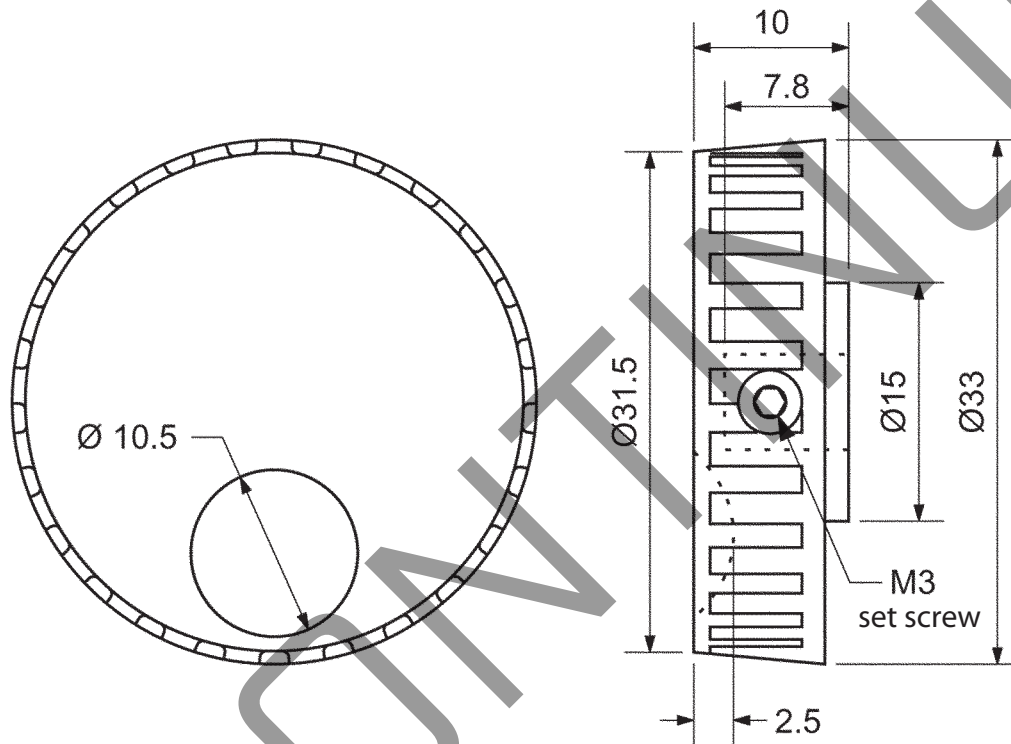

Additional Resources: [Product Page](#)

REV.	DESCRIPTION	DATE
A	NEW DRAWING	4/28/2008

All knobs fit Ø6mm shafts  
Material: ABS Plastic

20050 SW 112th Ave.  
Tualatin, OR 97062  
Phone: 503-612-2300  
800-275-4899  
Fax: 503-612-2383  
Website: www.cui.com

TITLE: encoder knob		REV: A
PART NO. K3310 Series	UNITS: MM	
DRAWN BY: JRH	APPROVED BY:	SCALE:

Model Number	Color Options
K3310	taupe
K3310-BLACK	black
K3310-AG	light gray