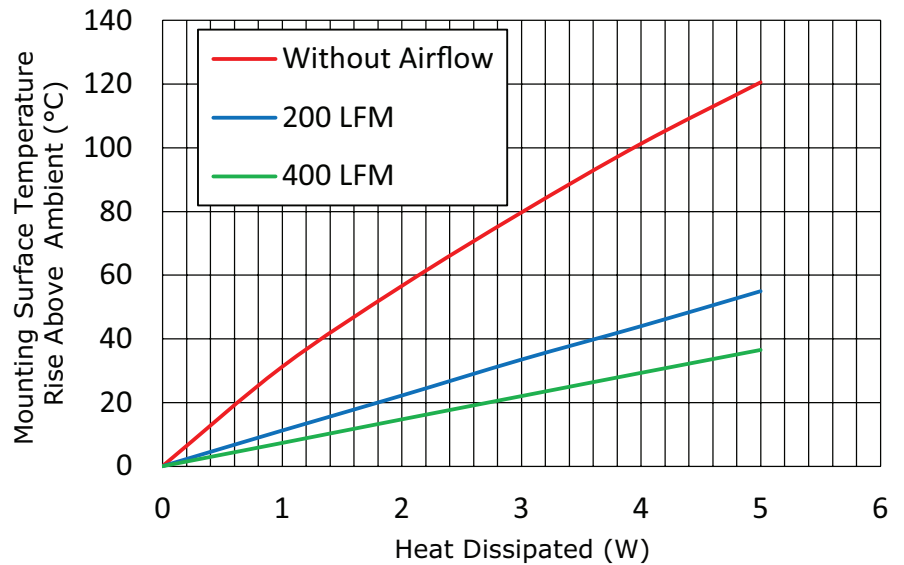

**MODEL:** HSS20-B20-NP | **DESCRIPTION:** HEAT SINK

**FEATURES**

- TO-220 or TO-218 package
- bolt on attachment
- aluminum alloy

**MODEL**

	thermal resistance <sup>1</sup>				power dissipation <sup>1</sup> @ 75°C ΔT, nat conv [W]
	@ 75°C ΔT, nat conv [°C/W]	@ 1 W, nat conv [°C/W]	@ 1 W, 200 LFM [°C/W]	@ 1 W, 400 LFM [°C/W]	
HSS20-B20-NP	26.40	31.2	11.2	7.3	2.84

Note: 1. See performance curves for full thermal resistance details.

**PERFORMANCE CURVES**

Power [W]	Heatsink Temperature Rise Above Ambient (ΔT = T <sub>hs</sub> - T <sub>a</sub> ) [°C]		
	Natural Conv.	200 LFM	400 LFM
0	0	0	0
1	31.2	11.2	7.3
2	56.6	22.2	14.7
3	79.7	33.5	22.0
4	101.3	44.0	29.3
5	120.6	55.0	36.5

T<sub>hs</sub>: "hot spot" temperature measured on the heatsink  
T<sub>a</sub>: ambient temperature