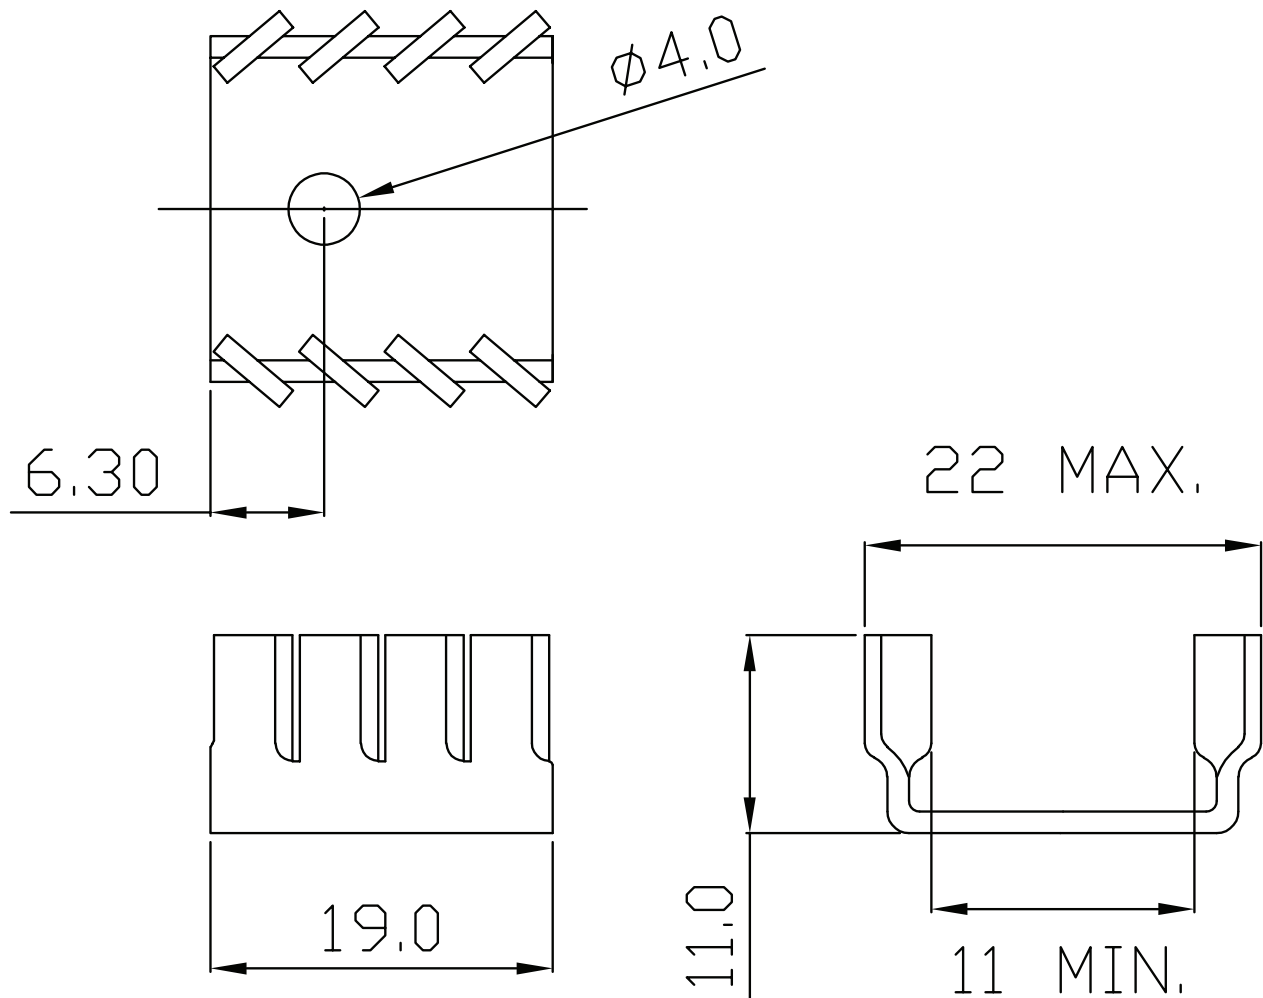

MECHANICAL DRAWING

units: mm
tolerance: ± 0.5 mm

MATERIAL	AL 1050
FINISH	black anodized
THICKNESS	1.5 mm
WEIGHT	2.9 g