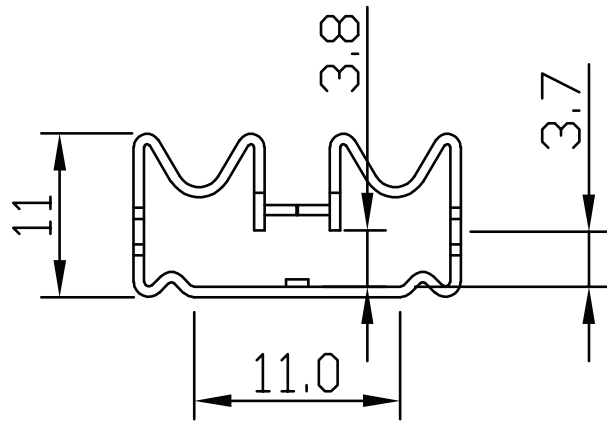

MODEL: HSS12-B20-P95 | **DESCRIPTION:** HEAT SINK

FEATURES

- TO-220 package
- solder pin
- aluminum alloy
- black anodized finish

MODEL

HSS12-B20-P95	thermal resistance ¹				power dissipation ¹
	@ 75°C ΔT, nat conv [°C/W]	@ 1 W, nat conv [°C/W]	@ 1 W, 200 LFM [°C/W]	@ 1 W, 400 LFM [°C/W]	@ 75°C ΔT, nat conv [W]
	27.37	32.8	10.9	8.6	2.74

Note: 1. See performance curves for full thermal resistance details.

PERFORMANCE CURVES

Power (W)	Heatsink Temperature Rise Above Ambient (ΔT = T _{hs} - T _a) [°C]		
	Natural Conv.	200 LFM	400 LFM
0	0	0	0
1	32.8	10.9	8.6
2	59.2	21.3	16.7
3	84.0	31.4	24.7
4	106.8	41.7	32.8
5	127.8	52.0	40.8

T_{hs}: "hot spot" temperature measured on the heatsink
T_a: ambient temperature

MECHANICAL DRAWING

units: mm
tolerance: ±0.25 mm

MATERIAL	AL 5052
FINISH	black anodized
THICKNESS	0.8 mm
PIN MATERIAL	AL 5052
PIN PLATING	2-3 μm tin
WEIGHT	2.9 g