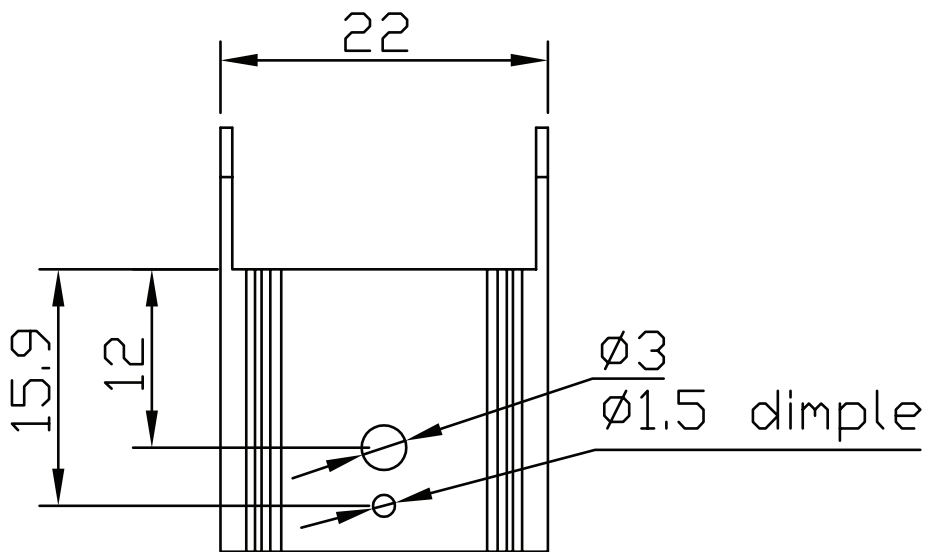

MODEL: HSS12-B20-P95 | **DESCRIPTION:** HEAT SINK

FEATURES

- TO-220 package
- solder pin
- aluminum alloy
- black anodized finish

MODEL

HSS12-B20-P95	thermal resistance ¹				power dissipation ¹
	@ 75°C ΔT, nat conv [°C/W]	@ 1 W, nat conv [°C/W]	@ 1 W, 200 LFM [°C/W]	@ 1 W, 400 LFM [°C/W]	@ 75°C ΔT, nat conv [W]
	27.37	32.8	10.9	8.6	2.74

Note: 1. See performance curves for full thermal resistance details.

PERFORMANCE CURVES

Power (W)	Heatsink Temperature Rise Above Ambient (ΔT = T _{hs} - T _a) [°C]		
	Natural Conv.	200 LFM	400 LFM
0	0	0	0
1	32.8	10.9	8.6
2	59.2	21.3	16.7
3	84.0	31.4	24.7
4	106.8	41.7	32.8
5	127.8	52.0	40.8

T_{hs}: "hot spot" temperature measured on the heatsink
T_a: ambient temperature

MECHANICAL DRAWING

units: mm
tolerance: ±0.25 mm

MATERIAL	AL 5052
FINISH	black anodized
THICKNESS	0.8 mm
PIN MATERIAL	AL 5052
PIN PLATING	2-3 μm tin
WEIGHT	2.9 g