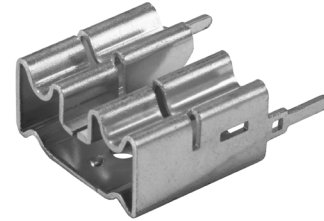

MODEL: HSS12-B20-P95 | **DESCRIPTION:** HEAT SINK

FEATURES

- TO-220 package
- solder pin
- aluminum alloy
- black anodized finish

MODEL

HSS12-B20-P95	thermal resistance ¹				power dissipation ¹
	@ 75°C ΔT, nat conv [°C/W]	@ 1 W, nat conv [°C/W]	@ 1 W, 200 LFM [°C/W]	@ 1 W, 400 LFM [°C/W]	@ 75°C ΔT, nat conv [W]
	27.37	32.8	10.9	8.6	2.74

T_{hs}: "hot spot" temperature measured on the heatsink
T_a: ambient temperature

MECHANICAL DRAWING

units: mm
tolerance: ±0.25 mm

MATERIAL	AL 5052
FINISH	black anodized
THICKNESS	0.8 mm
PIN MATERIAL	AL 5052
PIN PLATING	2-3 μm tin
WEIGHT	2.9 g