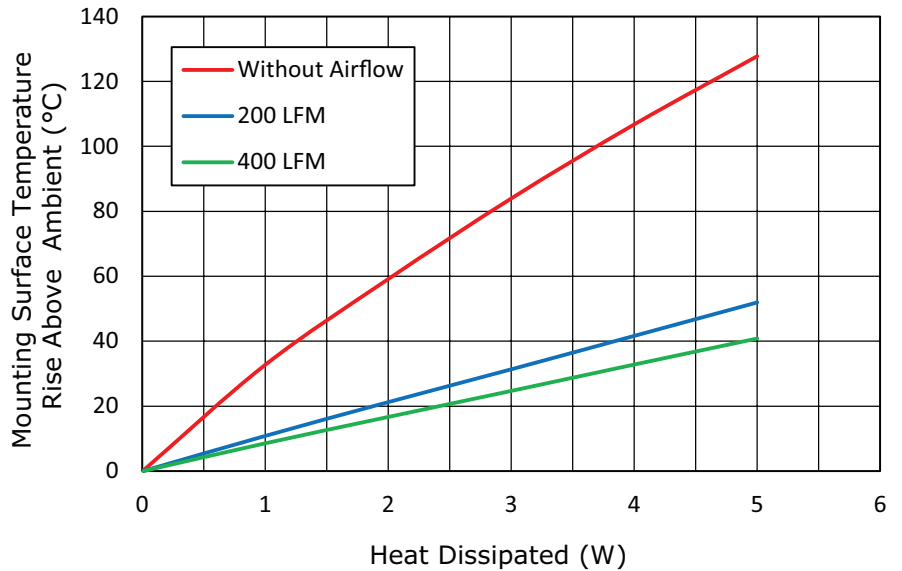

PERFORMANCE CURVES

Power (W)	Heatsink Temperature Rise Above Ambient (ΔT = T_{hs} - T_a) [°C]		
	Natural Conv.	200 LFM	400 LFM
0	0	0	0
1	32.8	10.9	8.6
2	59.2	21.3	16.7
3	84.0	31.4	24.7
4	106.8	41.7	32.8
5	127.8	52.0	40.8

T_{hs}: "hot spot" temperature measured on the heatsink
T_a: ambient temperature