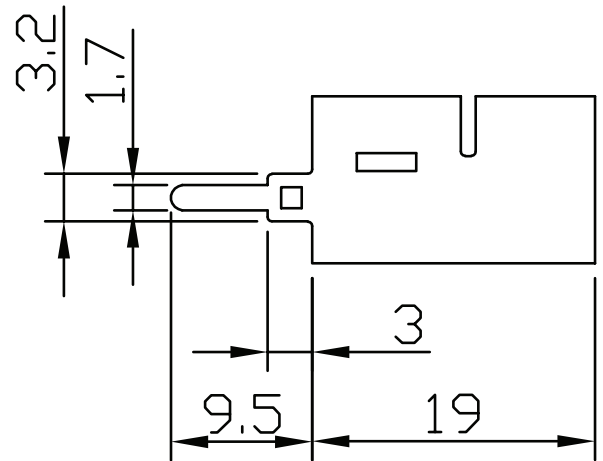

MODEL: HSS12-B20-P95 | **DESCRIPTION:** HEAT SINK

FEATURES

- TO-220 package
- solder pin
- aluminum alloy
- black anodized finish

MODEL

HSS12-B20-P95	thermal resistance ¹				power dissipation ¹
	@ 75°C ΔT, nat conv [°C/W]	@ 1 W, nat conv [°C/W]	@ 1 W, 200 LFM [°C/W]	@ 1 W, 400 LFM [°C/W]	@ 75°C ΔT, nat conv [W]
	27.37	32.8	10.9	8.6	2.74

Note: 1. See performance curves for full thermal resistance details.

PERFORMANCE CURVES

Power (W)	Heatsink Temperature Rise Above Ambient (ΔT = T _{hs} - T _a) [°C]		
	Natural Conv.	200 LFM	400 LFM
0	0	0	0
1	32.8	10.9	8.6
2	59.2	21.3	16.7
3	84.0	31.4	24.7
4	106.8	41.7	32.8
5	127.8	52.0	40.8

T_{hs}: "hot spot" temperature measured on the heatsink
T_a: ambient temperature

MECHANICAL DRAWING

units: mm
tolerance: ±0.25 mm

MATERIAL	AL 5052
FINISH	black anodized
THICKNESS	0.8 mm
PIN MATERIAL	AL 5052
PIN PLATING	2-3 μm tin
WEIGHT	2.9 g