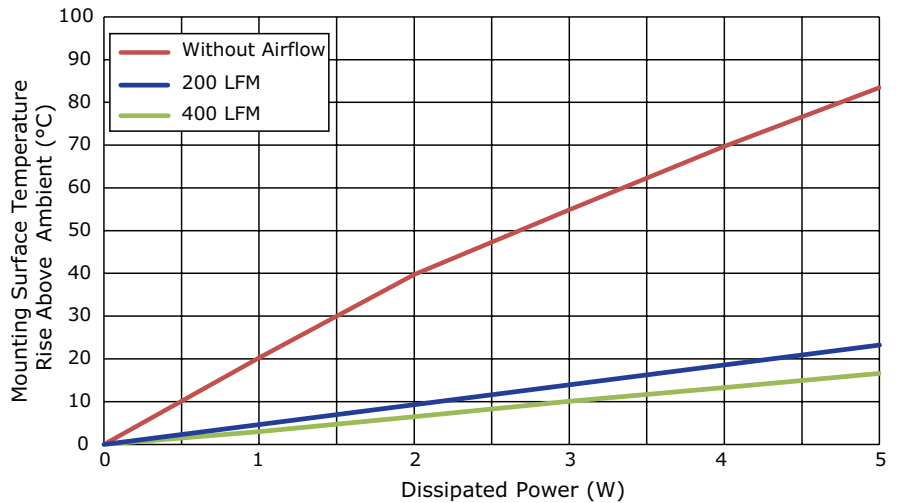

PERFORMANCE CURVES

Power (W)	Heatsink Temperature Rise Above Ambient (ΔT = T_{hs} - T_a) [°C]		
	Natural Conv.	200 LFM	400 LFM
0	0	0	0
1	20.24	4.51	2.98
2	39.74	9.11	6.46
3	54.87	13.92	10.06
4	69.73	18.51	13.29
5	83.44	23.25	16.59

T_{hs}: "hot spot" temperature measured on the heatsink
T_a: ambient temperature