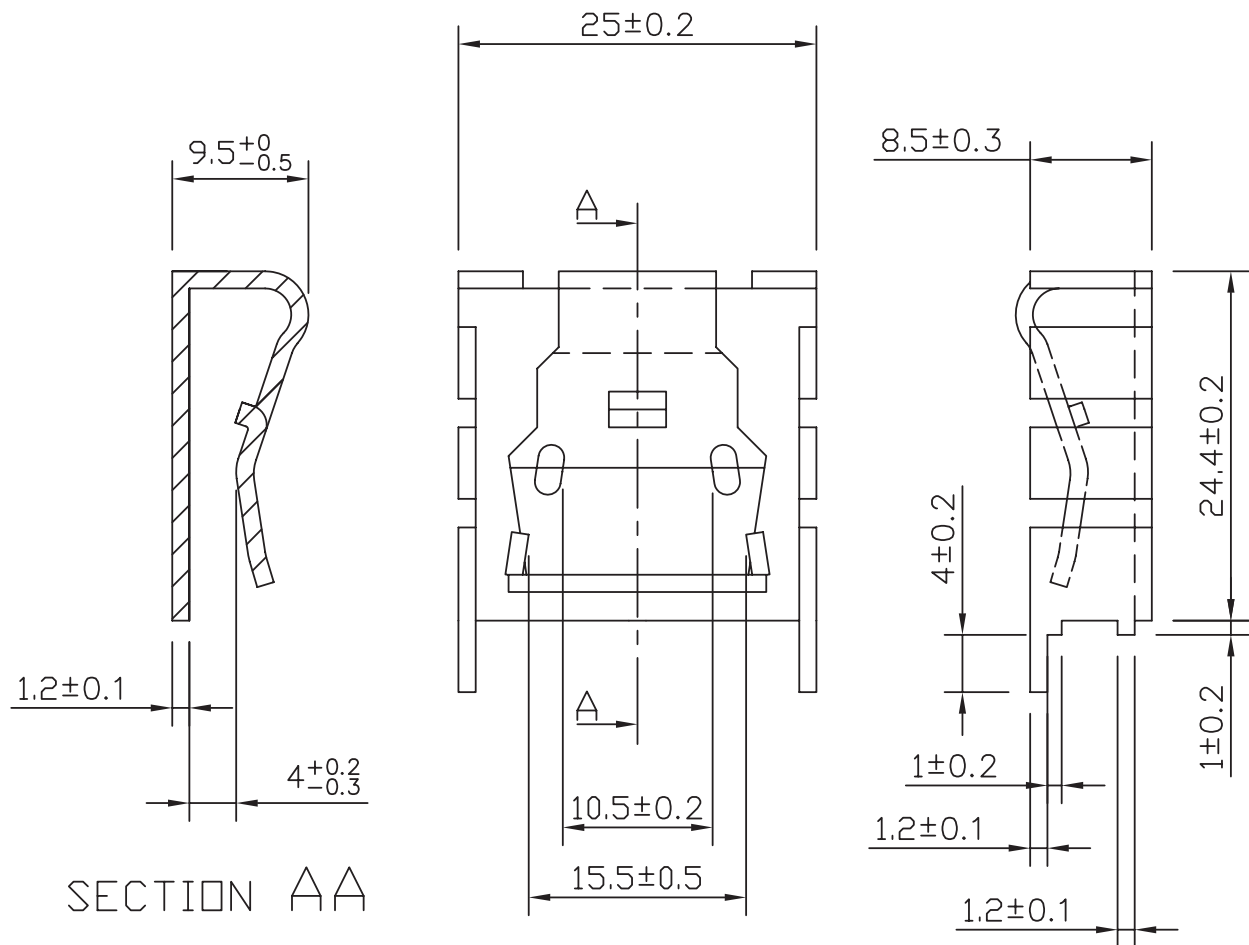

MODEL: HSS-B20-NP-14 | **DESCRIPTION:** HEAT SINK

FEATURES

- TO-220 package
- clip for easy component attachment
- slim profile
- black anodized finish

MODEL

	thermal resistance ¹				power dissipation ¹ @ 75°C ΔT, nat conv [W]
	@ 75°C ΔT, nat conv [°C/W]	@ 1 W, nat conv [°C/W]	@ 1 W, 200 LFM [°C/W]	@ 1 W, 400 LFM [°C/W]	
HSS-B20-NP-14	17.05	20.24	4.51	2.98	4.40

Note: 1. See performance curves for full thermal resistance details.

PERFORMANCE CURVES

Power (W)	Heatsink Temperature Rise Above Ambient (ΔT = T _{hs} - T _a) [°C]		
	Natural Conv.	200 LFM	400 LFM
0	0	0	0
1	20.24	4.51	2.98
2	39.74	9.11	6.46
3	54.87	13.92	10.06
4	69.73	18.51	13.29
5	83.44	23.25	16.59

T_{hs}: "hot spot" temperature measured on the heatsink
T_a: ambient temperature

MECHANICAL DRAWING

units: mm
tolerance: ± 0.5 mm

MATERIAL	AL5052
FINISH	black anodized
THICKNESS	1.2 mm
WEIGHT	4.2 g

REVISION HISTORY