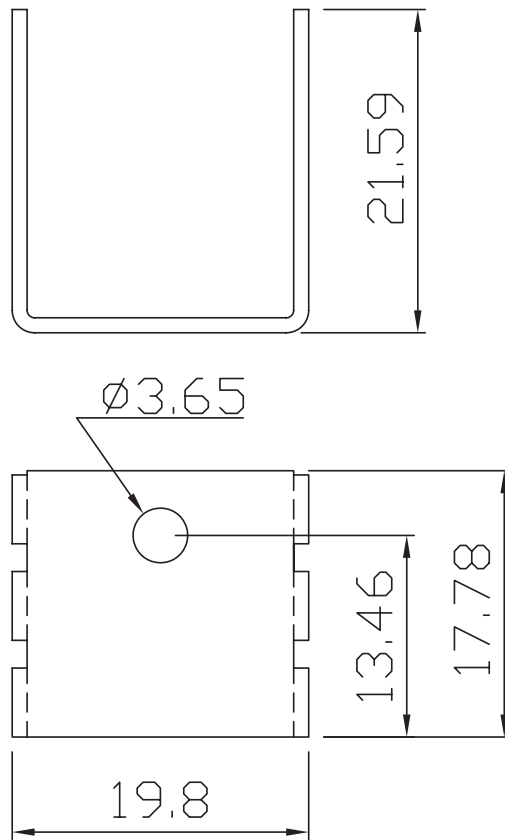

MODEL: HSS-B20-NP-11 | **DESCRIPTION:** HEAT SINK

FEATURES

- TO-220 package
- round hole for component attachment
- black anodized finish
- aluminum

MODEL

HSS-B20-NP-11	thermal resistance ¹				power dissipation ¹ @ 75°C ΔT, nat conv [W]
	@ 75°C ΔT, nat conv [°C/W]	@ 1 W, nat conv [°C/W]	@ 1 W, 200 LFM [°C/W]	@ 1 W, 400 LFM [°C/W]	
	17.05	22.64	6.86	5.08	4.40

Note: 1. See performance curves for full thermal resistance details.

PERFORMANCE CURVES

Power (W)	Heatsink Temperature Rise Above Ambient (ΔT = T _{hs} - T _a) [°C]		
	Natural Conv.	200 LFM	400 LFM
0	0	0	0
1	22.64	6.86	5.08
2	39.83	14.30	10.75
3	55.63	21.31	16.28
4	69.75	28.40	21.66
5	83.29	35.60	27.37

T_{hs}: "hot spot" temperature measured on the heatsink
T_a: ambient temperature

MECHANICAL DRAWING

units: mm
tolerance: ± 0.5 mm

MATERIAL	AL1050
FINISH	black anodized
THICKNESS	1.0 mm
WEIGHT	2.4 g

REVISION HISTORY