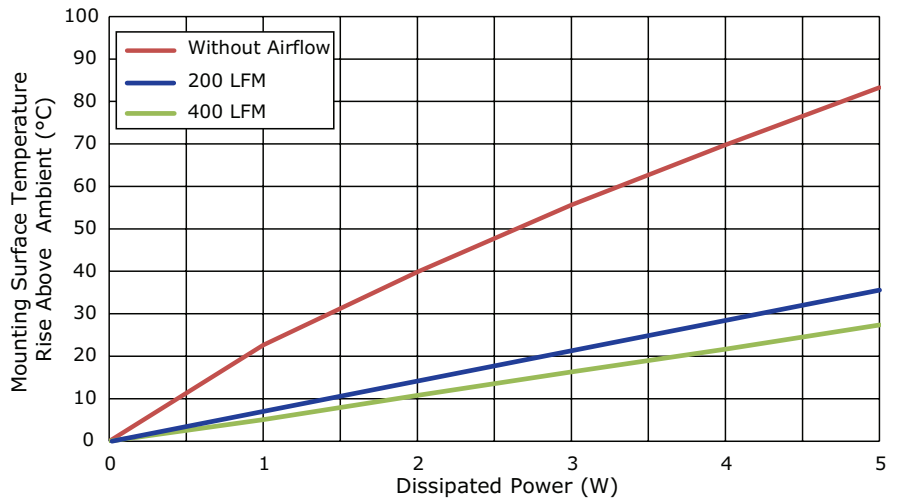

MODEL: HSS-B20-NP-11 | **DESCRIPTION:** HEAT SINK

FEATURES

- TO-220 package
- round hole for component attachment
- black anodized finish
- aluminum

MODEL

HSS-B20-NP-11	thermal resistance¹				power dissipation¹ @ 75°C ΔT, nat conv [W]
	@ 75°C ΔT, nat conv [°C/W]	@ 1 W, nat conv [°C/W]	@ 1 W, 200 LFM [°C/W]	@ 1 W, 400 LFM [°C/W]	
	17.05	22.64	6.86	5.08	4.40

Note: 1. See performance curves for full thermal resistance details.

PERFORMANCE CURVES

Power (W)	Heatsink Temperature Rise Above Ambient (ΔT = T_{hs} - T_a) [°C]		
	Natural Conv.	200 LFM	400 LFM
0	0	0	0
1	22.64	6.86	5.08
2	39.83	14.30	10.75
3	55.63	21.31	16.28
4	69.75	28.40	21.66
5	83.29	35.60	27.37

T_{hs}: "hot spot" temperature measured on the heatsink
T_a: ambient temperature