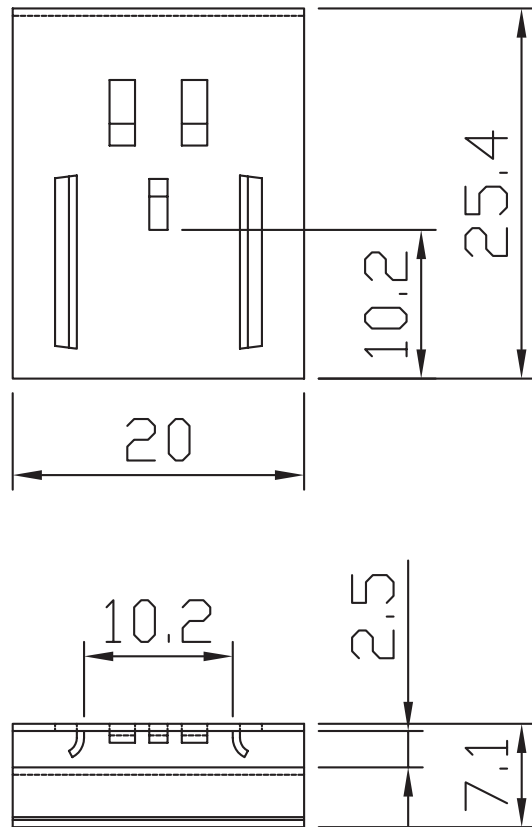

MODEL: HSS-B20-NP-03 | **DESCRIPTION:** HEAT SINK

FEATURES

- TO-220 package
- clip for easy component attachment
- slim profile
- black anodized finish

MODEL

HSS-B20-NP-03	thermal resistance ¹				power dissipation ¹
	@ 75°C ΔT, nat conv [°C/W]	@ 1 W, nat conv [°C/W]	@ 1 W, 200 LFM [°C/W]	@ 1 W, 400 LFM [°C/W]	@ 75°C ΔT, nat conv [W]
	20.83	22.14	7.45	5.76	3.60

Note: 1. See performance curves for full thermal resistance details.

PERFORMANCE CURVES

Power (W)	Heatsink Temperature Rise Above Ambient (ΔT = T _{hs} - T _a) [°C]		
	Natural Conv.	200 LFM	400 LFM
0	0	0	0
1	22.14	7.45	5.76
2	44.04	14.81	11.46
3	64.31	22.07	17.07
4	82.72	29.35	22.44
5	97.49	36.44	28.27

T_{hs}: "hot spot" temperature measured on the heatsink
T_a: ambient temperature

MECHANICAL DRAWING

units: mm
tolerance: ± 0.5 mm

MATERIAL	AL5052
FINISH	black anodized
THICKNESS	0.8 mm
WEIGHT	2.3 g

REVISION HISTORY