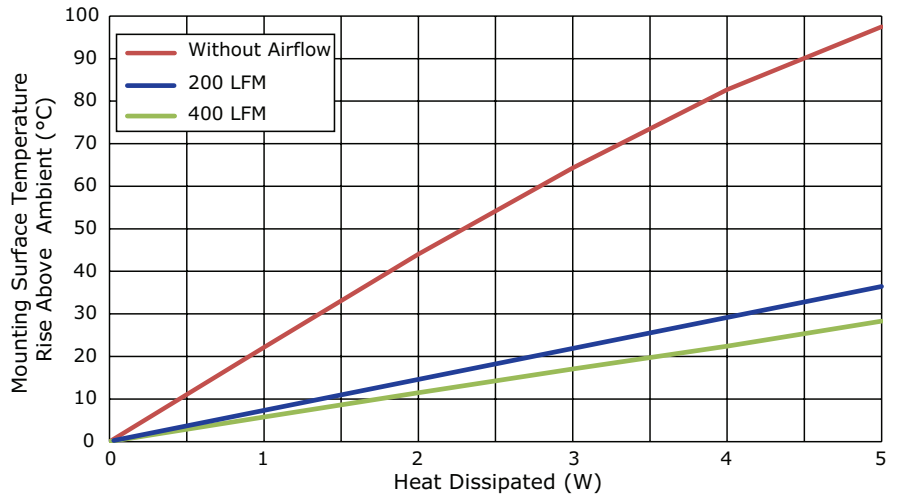

PERFORMANCE CURVES

Power (W)	Heatsink Temperature Rise Above Ambient (ΔT = T_{hs} - T_a) [°C]		
	Natural Conv.	200 LFM	400 LFM
0	0	0	0
1	22.14	7.45	5.76
2	44.04	14.81	11.46
3	64.31	22.07	17.07
4	82.72	29.35	22.44
5	97.49	36.44	28.27

T_{hs}: "hot spot" temperature measured on the heatsink
T_a: ambient temperature