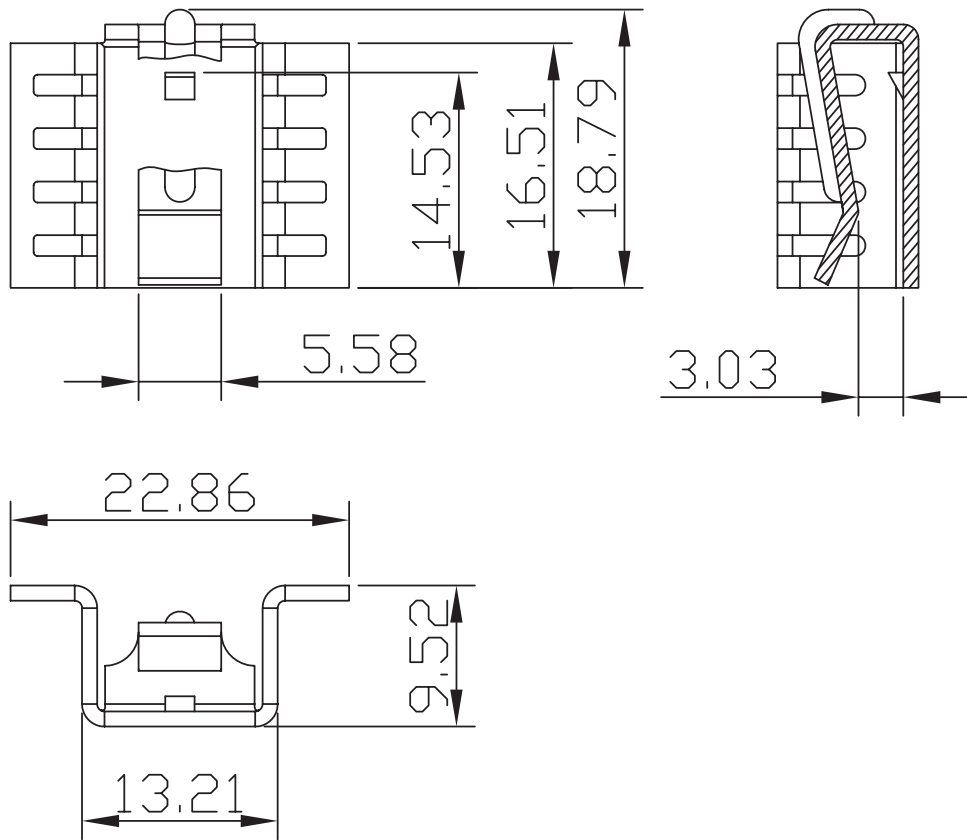

MODEL: HSS-B20-CP-01 | **DESCRIPTION:** HEAT SINK

FEATURES

- TO-220 package
- with clip for easy component attachment
- low profile design
- black anodized finish

MODEL

HSS-B20-CP-01	thermal resistance ¹				power dissipation ¹
	@ 75°C ΔT, nat conv [°C/W]	@ 1 W, nat conv [°C/W]	@ 1 W, 200 LFM [°C/W]	@ 1 W, 400 LFM [°C/W]	@ 75°C ΔT, nat conv [W]
	28.85	32.65	6.32	4.85	2.60

Note: 1. See performance curves for full thermal resistance details.

PERFORMANCE CURVES

Power (W)	Heatsink Temperature Rise Above Ambient (ΔT = Ths - Ta) [°C]		
	Natural Conv.	200 LFM	400 LFM
0	0	0	0
1	32.65	6.32	4.85
2	59.76	12.95	10.42
3	84.63	19.75	15.69
4	104.13	26.62	20.71
5	122.18	33.69	26.11

Ths: "hot spot" temperature measured on the heatsink
Ta: ambient temperature

MECHANICAL DRAWING

units: mm
tolerance: ±0.5 mm

MATERIAL	AL1050
FINISH	black anodized
THICKNESS	1.0 mm
WEIGHT	1.9 g

REVISION HISTORY