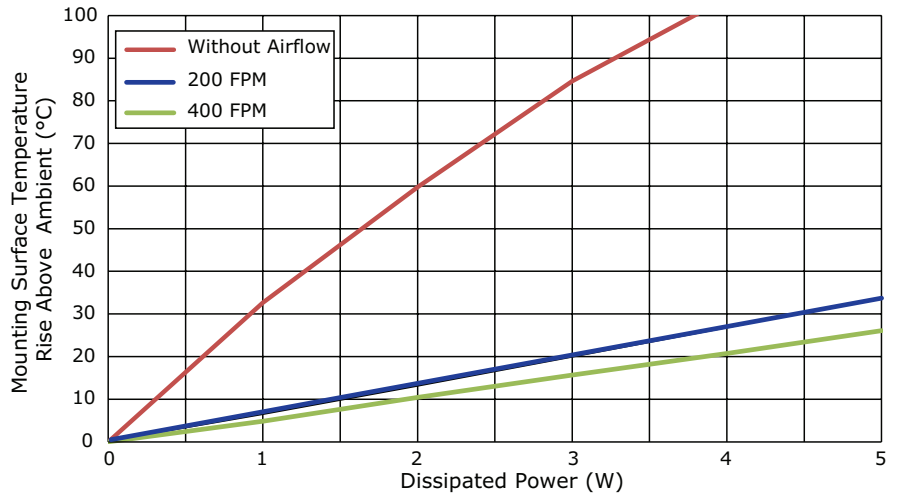

MODEL: HSS-B20-CP-01 | **DESCRIPTION:** HEAT SINK

FEATURES

- TO-220 package
- with clip for easy component attachment
- low profile design
- black anodized finish

MODEL

HSS-B20-CP-01	thermal resistance¹				power dissipation¹
	@ 75°C ΔT, nat conv [°C/W]	@ 1 W, nat conv [°C/W]	@ 1 W, 200 LFM [°C/W]	@ 1 W, 400 LFM [°C/W]	@ 75°C ΔT, nat conv [W]
	28.85	32.65	6.32	4.85	2.60

Note: 1. See performance curves for full thermal resistance details.

PERFORMANCE CURVES

Power (W)	Heatsink Temperature Rise Above Ambient (ΔT = Ths - Ta) [°C]		
	Natural Conv.	200 LFM	400 LFM
0	0	0	0
1	32.65	6.32	4.85
2	59.76	12.95	10.42
3	84.63	19.75	15.69
4	104.13	26.62	20.71
5	122.18	33.69	26.11

Ths: "hot spot" temperature measured on the heatsink
Ta: ambient temperature