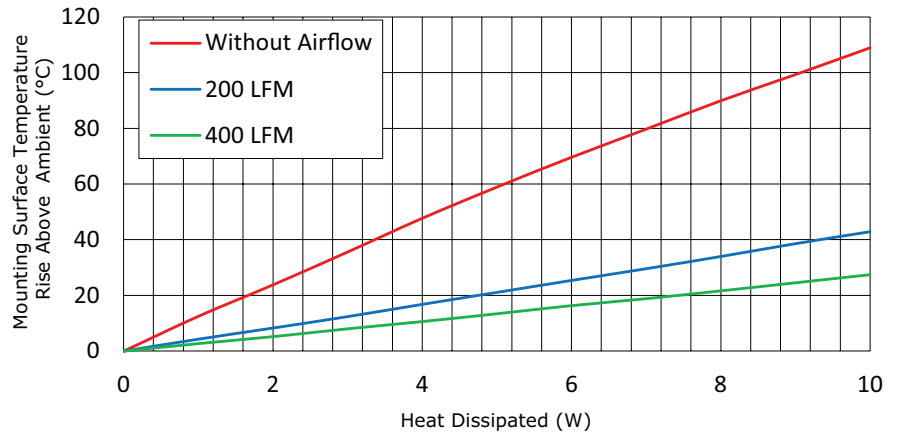

**MODEL:** HSE13-254225P | **DESCRIPTION:** HEAT SINK

**FEATURES**

- TO-220 package
- bolt on attachment
- pins for secure PCB attachment
- aluminum alloy

**MODEL**

HSE13-254225P	thermal resistance <sup>1</sup>				power dissipation <sup>1</sup>
	@ 75°C ΔT, nat conv [°C/W]	@ 1 W, nat conv [°C/W]	@ 1 W, 200 LFM [°C/W]	@ 1 W, 400 LFM [°C/W]	@ 75°C ΔT, nat conv [W]
	11.47	12.5	4.3	2.7	6.54

Note: 1. See performance curves for full thermal resistance details.

**PERFORMANCE CURVES**

Power (W)	Heatsink Temperature Rise Above Ambient (ΔT = Ths - Ta) [°C]		
	Natural Conv.	200 LFM	400 LFM
0	0	0	0
1	12.5	4.3	2.7
2	23.8	8.3	5.2
3	35.6	12.4	8.0
4	47.7	16.8	10.6
5	58.9	21.1	13.4
6	69.6	25.4	16.3
7	79.7	29.6	18.8
8	89.9	34.0	21.6
9	99.3	38.6	24.5
10	108.9	42.9	27.4

Ths: "hot spot" temperature measured on the heatsink  
Ta: ambient temperature