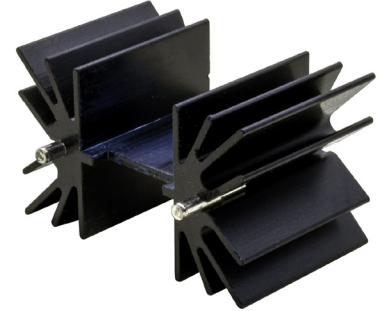

**MODEL:** HSE13-254225P | **DESCRIPTION:** HEAT SINK

**FEATURES**

- TO-220 package
- bolt on attachment
- pins for secure PCB attachment
- aluminum alloy

**MODEL**

HSE13-254225P	thermal resistance <sup>1</sup>				power dissipation <sup>1</sup>
	@ 75°C ΔT, nat conv [°C/W]	@ 1 W, nat conv [°C/W]	@ 1 W, 200 LFM [°C/W]	@ 1 W, 400 LFM [°C/W]	@ 75°C ΔT, nat conv [W]
	11.47	12.5	4.3	2.7	6.54