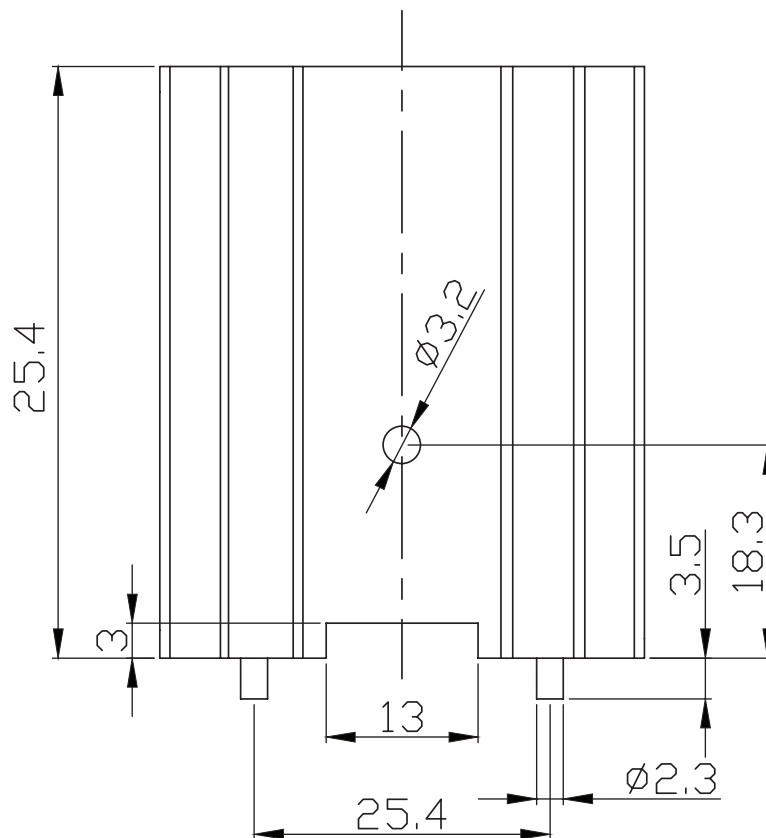

**MODEL:** HSE13-254225P | **DESCRIPTION:** HEAT SINK

**FEATURES**

- TO-220 package
- bolt on attachment
- pins for secure PCB attachment
- aluminum alloy

**MODEL**

HSE13-254225P	thermal resistance <sup>1</sup>				power dissipation <sup>1</sup>
	@ 75°C ΔT, nat conv [°C/W]	@ 1 W, nat conv [°C/W]	@ 1 W, 200 LFM [°C/W]	@ 1 W, 400 LFM [°C/W]	@ 75°C ΔT, nat conv [W]
	11.47	12.5	4.3	2.7	6.54

Note: 1. See performance curves for full thermal resistance details.

**PERFORMANCE CURVES**

Power (W)	Heatsink Temperature Rise Above Ambient (ΔT = Ths - Ta) [°C]		
	Natural Conv.	200 LFM	400 LFM
0	0	0	0
1	12.5	4.3	2.7
2	23.8	8.3	5.2
3	35.6	12.4	8.0
4	47.7	16.8	10.6
5	58.9	21.1	13.4
6	69.6	25.4	16.3
7	79.7	29.6	18.8
8	89.9	34.0	21.6
9	99.3	38.6	24.5
10	108.9	42.9	27.4

## MECHANICAL DRAWING

units: mm  
tolerance:  $\pm 0.50$  mm

MATERIAL	AL 6063-T5
FINISH	black anodized
PIN MATERIAL	steel
PIN PLATING	2-3 $\mu\text{m}$ tin
WEIGHT	19.3 g