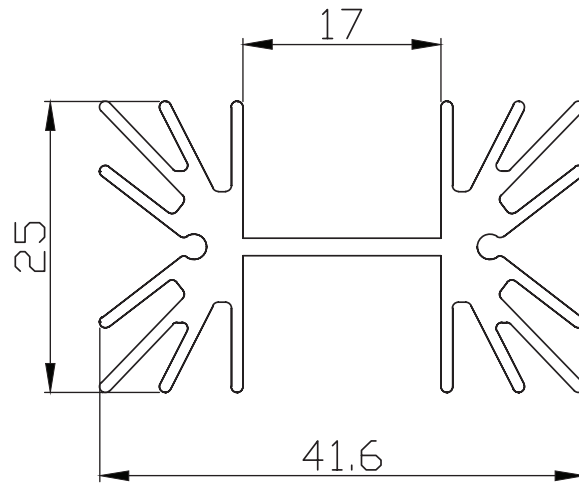

**MODEL:** HSE13-254225P | **DESCRIPTION:** HEAT SINK

**FEATURES**

- TO-220 package
- bolt on attachment
- pins for secure PCB attachment
- aluminum alloy

**MODEL**

HSE13-254225P	thermal resistance <sup>1</sup>				power dissipation <sup>1</sup>
	@ 75°C ΔT, nat conv [°C/W]	@ 1 W, nat conv [°C/W]	@ 1 W, 200 LFM [°C/W]	@ 1 W, 400 LFM [°C/W]	@ 75°C ΔT, nat conv [W]
	11.47	12.5	4.3	2.7	6.54

Note: 1. See performance curves for full thermal resistance details.

**PERFORMANCE CURVES**

Power (W)	Heatsink Temperature Rise Above Ambient (ΔT = Ths - Ta) [°C]		
	Natural Conv.	200 LFM	400 LFM
0	0	0	0
1	12.5	4.3	2.7
2	23.8	8.3	5.2
3	35.6	12.4	8.0
4	47.7	16.8	10.6
5	58.9	21.1	13.4
6	69.6	25.4	16.3
7	79.7	29.6	18.8
8	89.9	34.0	21.6
9	99.3	38.6	24.5
10	108.9	42.9	27.4

## MECHANICAL DRAWING

units: mm  
tolerance:  $\pm 0.50$  mm

MATERIAL	AL 6063-T5
FINISH	black anodized
PIN MATERIAL	steel
PIN PLATING	2-3 $\mu\text{m}$ tin
WEIGHT	19.3 g